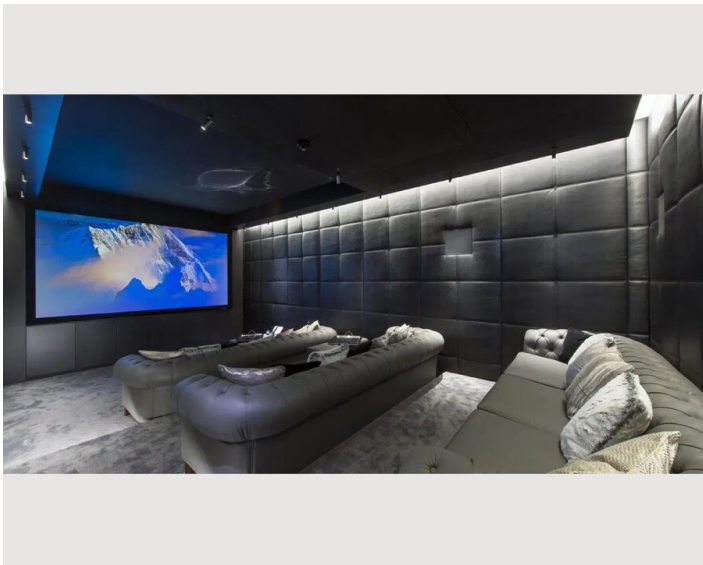

Informationen

- Rauchen erlaubt
- Privater Eingang
- Regelmäßige Reinigung kostenlos
- Schreibtisch/Arbeitsplatz
- Haustiere auf Anfrage

Bildergalerie