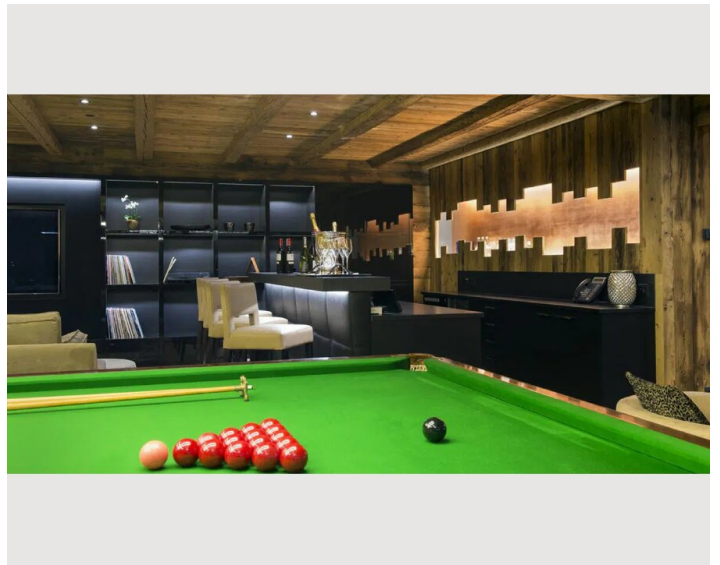

Informationen

- Rauchen erlaubt
- Privater Eingang
- Regelmäßige Reinigung kostenlos
- Schreibtisch/Arbeitsplatz
- Haustiere auf Anfrage

Bildergalerie