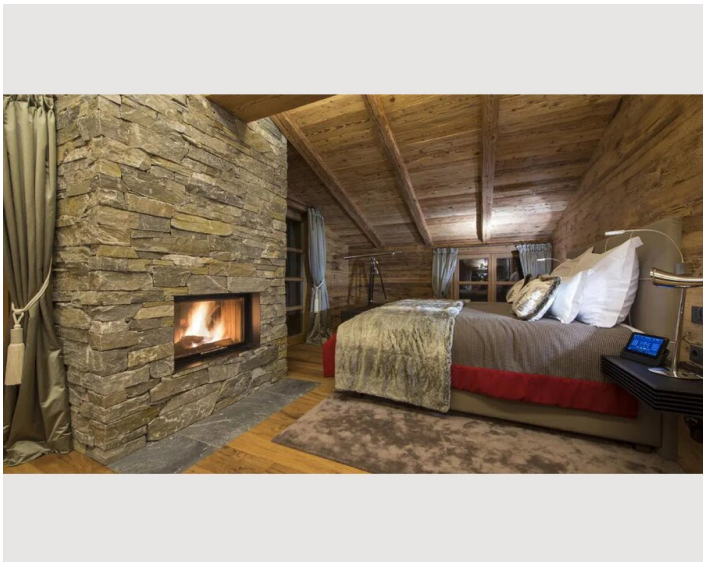

Informationen

- Rauchen erlaubt
- Privater Eingang
- Regelmäßige Reinigung kostenlos
- Schreibtisch/Arbeitsplatz
- Haustiere auf Anfrage

Bildergalerie