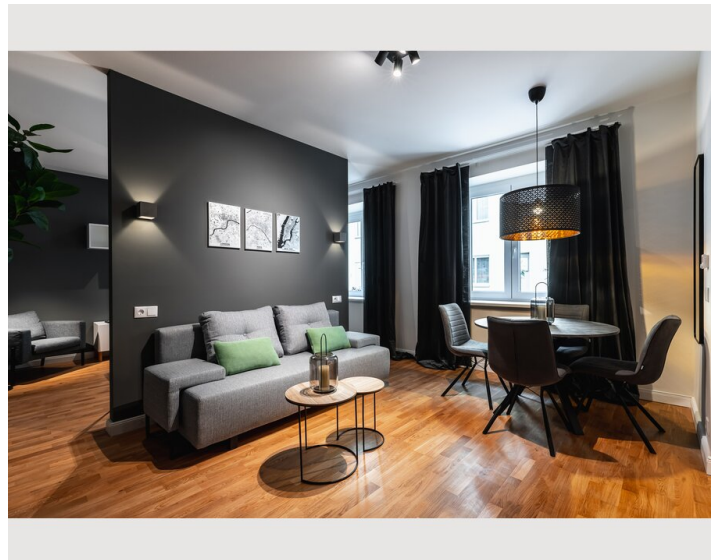

Informationen

- Für Kinder geeignet
- Haustiere auf Anfrage
- Rauchen verboten

Bildergalerie