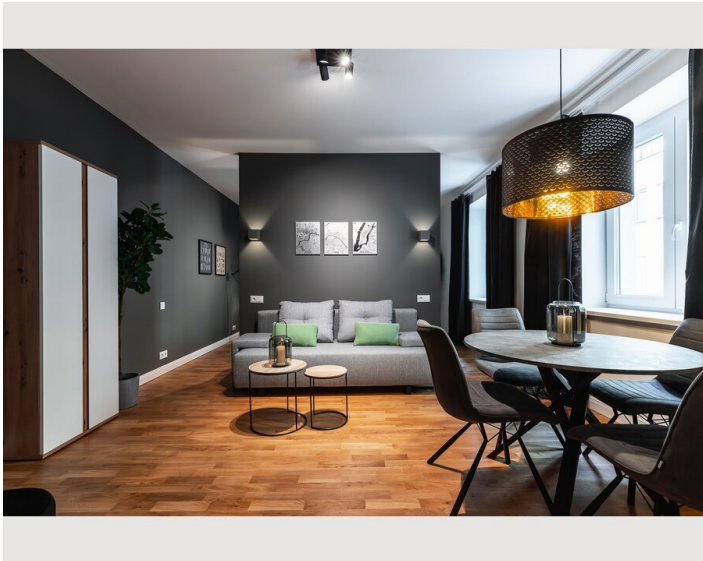

Informationen

- Für Kinder geeignet
- Haustiere auf Anfrage
- Rauchen verboten

Bildergalerie