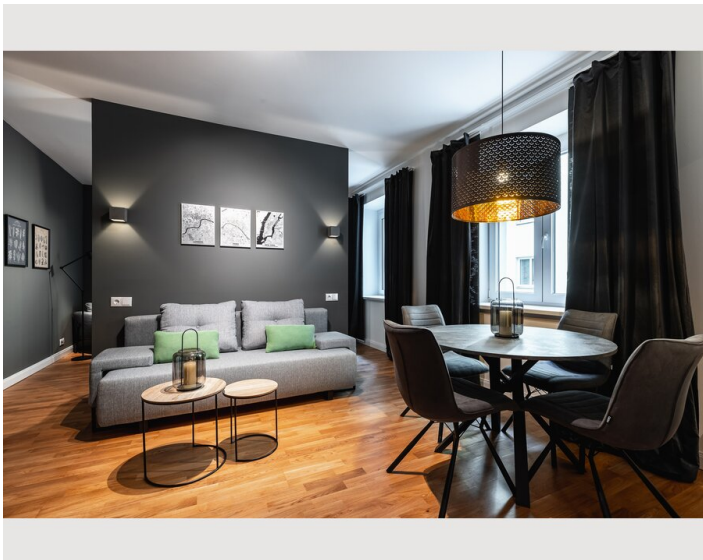

Informationen

- Für Kinder geeignet
- Haustiere auf Anfrage
- Rauchen verboten

Bildergalerie