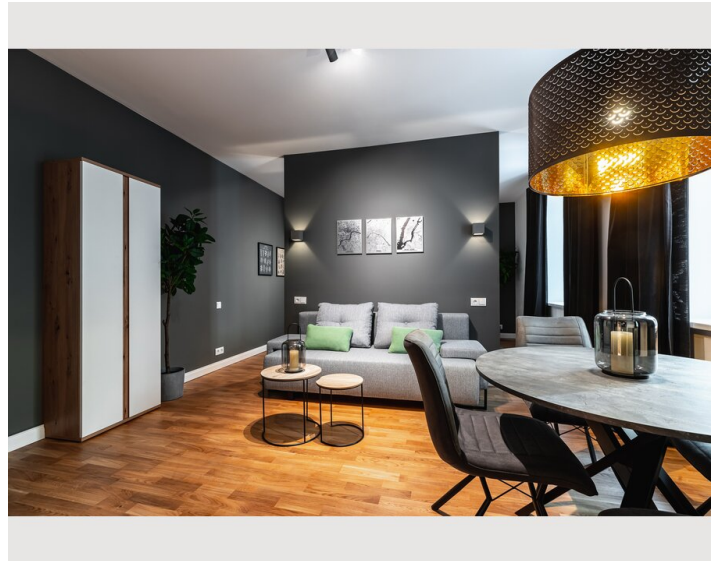

Informationen

- Für Kinder geeignet
- Haustiere auf Anfrage
- Rauchen verboten

Bildergalerie