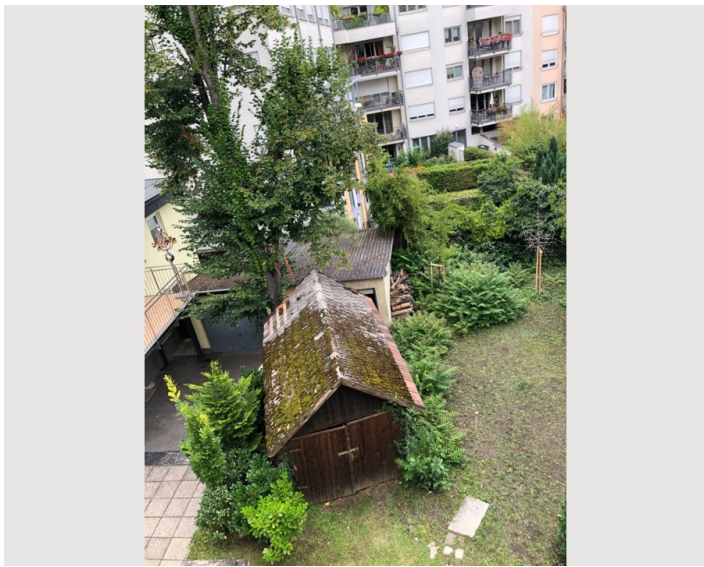

Infrastructure

203 Meter Fussweg

224 Meter Fussweg

228 Meter Fussweg

Atelier Lomani is addressed in Staudgasse 46 in the 18. district of Vienna. We are a 6 minute walk from the Metro station Michlbeuern-AKH (U6) & 1-6 minutes away from the trams (number 40-42).

By tram in 15 minutes to the inner city of Vienna (Schottentor / Votivkirche):

- corner Hildebrandgasse / Kreuzgasse - line 42 (100m - 1 minute walk)
- corner Währingerstrasse/Martinstrasse - line 40/41 (4-5 minutes walk)

There is a tobacco shop in a 160m walk, the next pharmacy in a 297m walk.