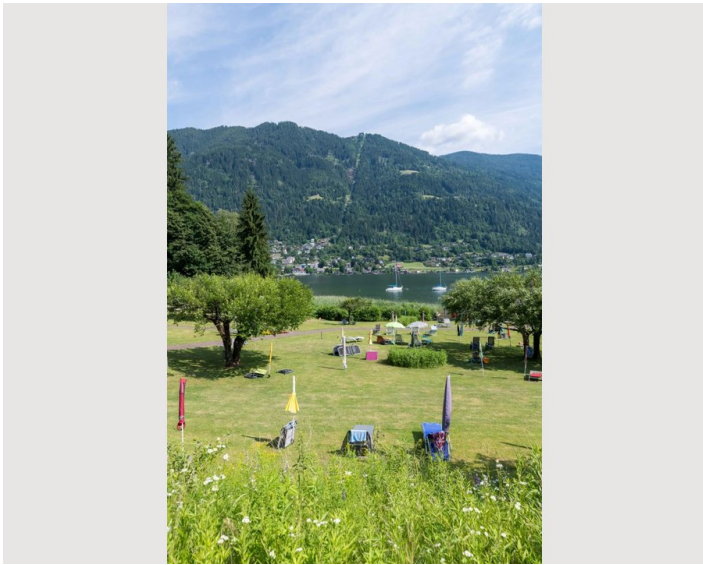

STUDIO APARTMENT, 9500 VILLACH

Loft Villach

Object number: JOZ02

[View and rent online](#)

A pleasant, youthful apartment directly on the shore of Lake Ossiach with its own beach? If this is how you imagine your vacation, then we have the perfect place for you!

The beach is especially quiet and spacious, and for your full comfort you will be provided sunbeds ! The kids can play in the sandbox.

We look forward to having you!

Domi&Levi

Equipment & Features

Basic equipment

Picture gallery

Location