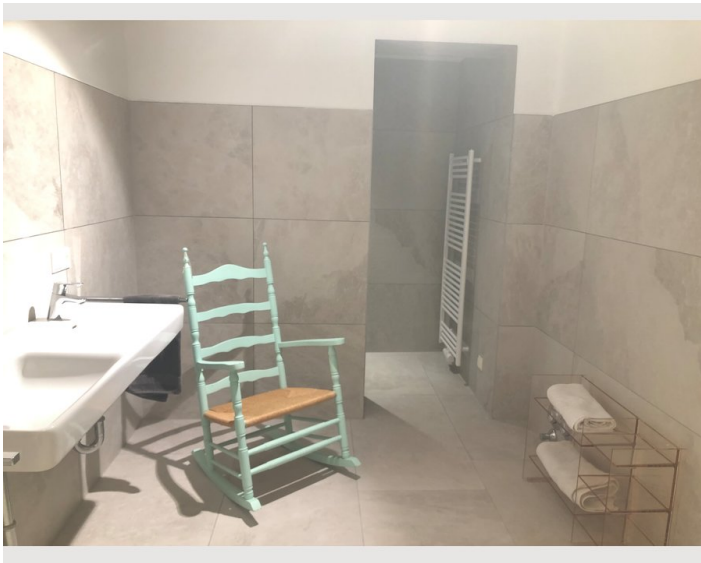

Infrastructure

Supermarket Mini M : 5 minutes on foot, bus stop : 3 minutes on foot
Pharmacy 4 minutes by car in Axams