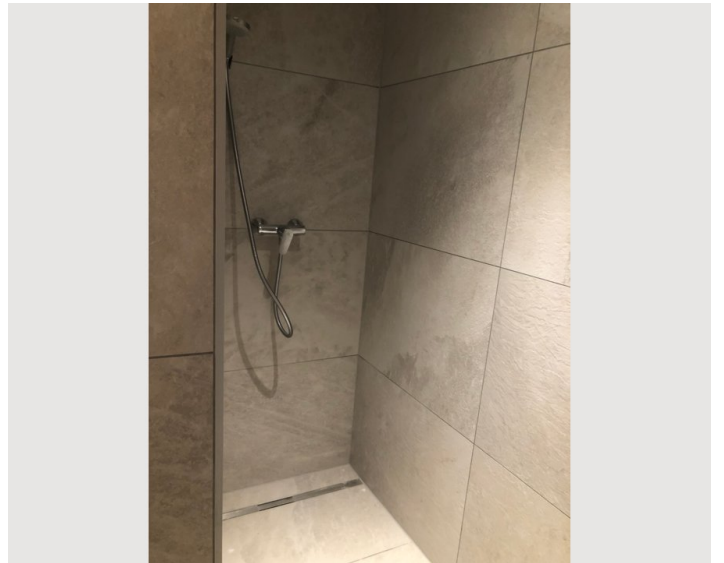

Infrastructure

Supermarket Mini M : 5 minutes on foot, bus stop : 3 minutes on foot
Pharmacy 4 minutes by car in Axams