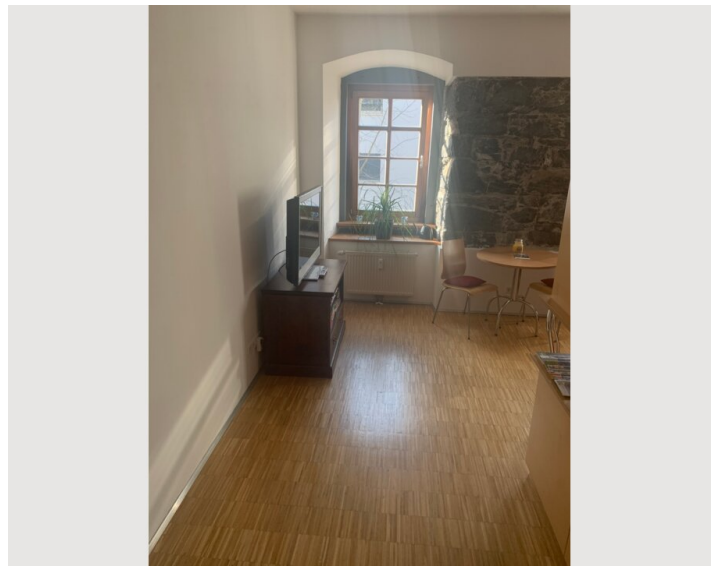

Infrastructure

2 min

5 min

10 min

The center of the city is a short walk and there are good bus and train connections to all of Europe.