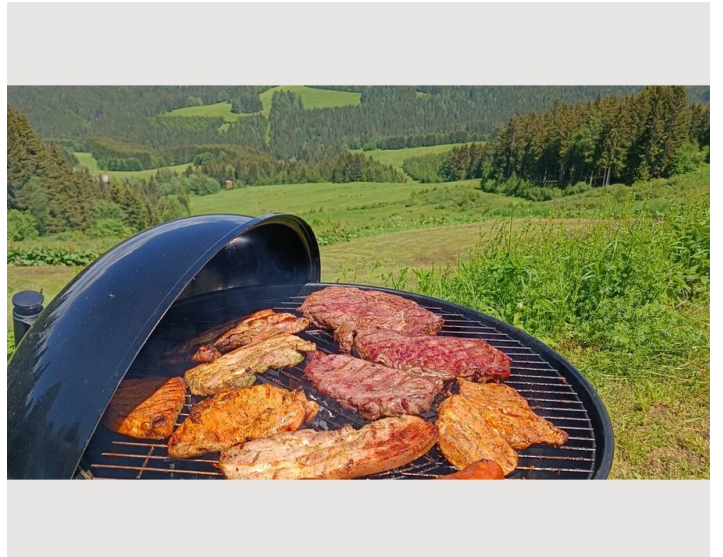

Picture gallery

Infrastructure

 11 minutes by car

 11 minutes by car

11 minutes by car to Pack, train station, shops, a few minutes' walk to the beautiful Hebalensee, hiking trails right outside the front door