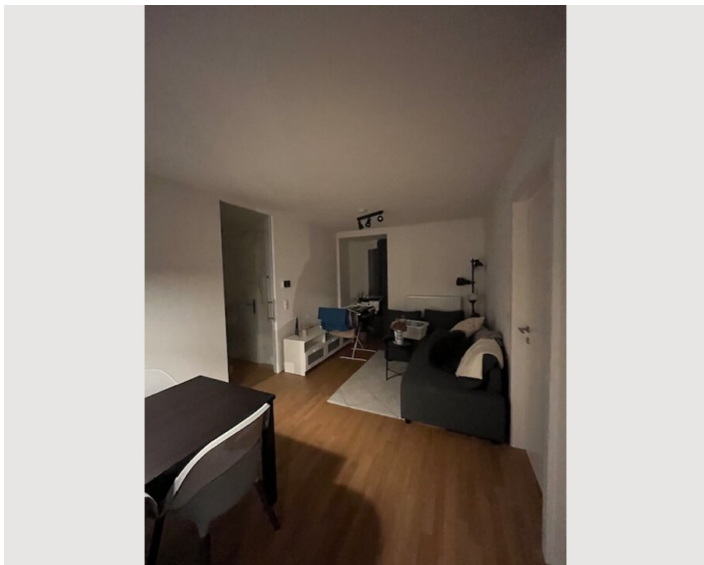

Infrastructure

- Billa, 3 minutes
- Hofer 8 minutes
- Tram 1 perfect for a Sightseeingtour
- Bus 4A, 12 min Karlsplatz or 3min U3 Rochusgasse
- Prater, 6 min by Bus or 20 min by feet
- Rochusmarket 12min by feet or 3min by Bus
- Stephansplatz 20min by tram
- 30min, 15min at the Landstraße from there with the City Airport Train 15minutes to the Airport

The Apartement has a perfect location, your in less than 2 minutes in the Praterpark. In 20 in your in the center of Vienne at the Stephans Cathedral. You have perfect connection to the local transportation like bus or tram.