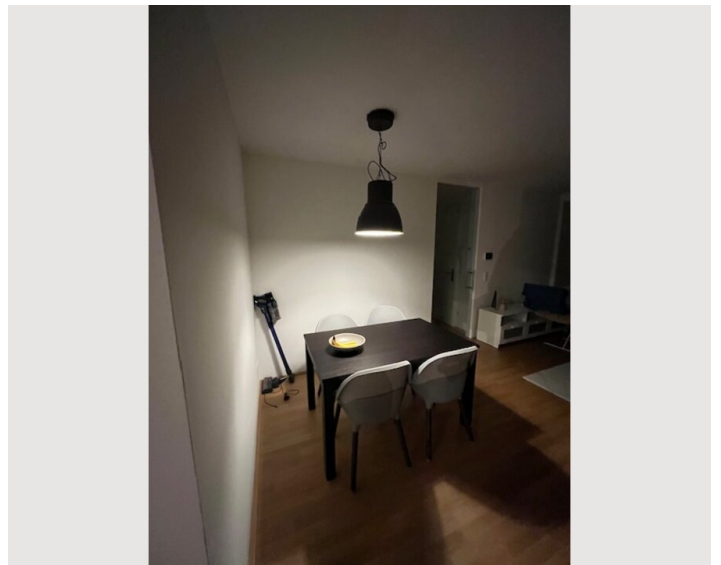

Infrastructure

- Billa, 3 minutes
- Hofer 8 minutes
- Tram 1 perfect for a Sightseeingtour
- Bus 4A, 12 min Karlsplatz or 3min U3 Rochusgasse
- Prater, 6 min by Bus or 20 min by feet
- Rochusmarket 12min by feet or 3min by Bus
- Stephansplatz 20min by tram
- 30min, 15min at the Landstraße from there with the City Airport Train 15minutes to the Airport

The Apartement has a perfect location, your in less than 2 minutes in the Praterpark. In 20 in your in the center of Vienne at the Stephans Cathedral. You have perfect connection to the local transportation like bus or tram.