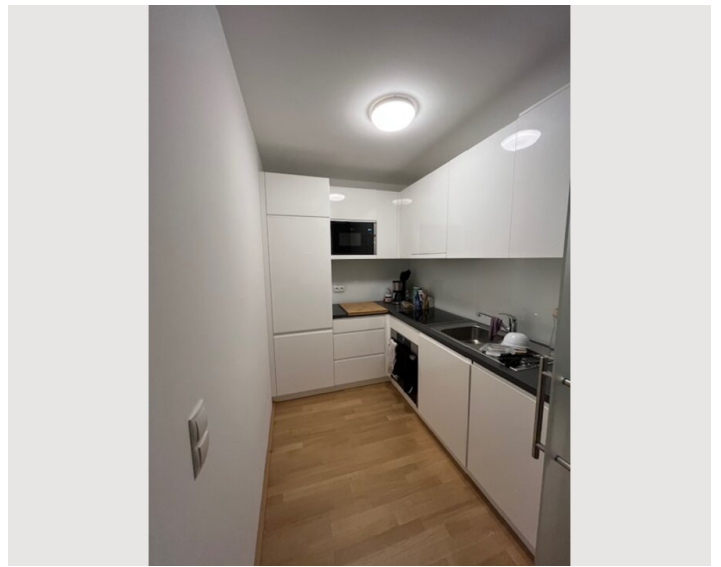

Infrastructure

- Billa, 3 minutes
- Hofer 8 minutes
- Tram 1 perfect for a Sightseeingtour
- Bus 4A, 12 min Karlsplatz or 3min U3 Rochusgasse
- Prater, 6 min by Bus or 20 min by feet
- Rochusmarket 12min by feet or 3min by Bus
- Stephansplatz 20min by tram
- 30min, 15min at the Landstraße from there with the City Airport Train 15minutes to the Airport

The Apartement has a perfect location, your in less than 2 minutes in the Praterpark. In 20 in your in the center of Vienne at the Stephans Cathedral. You have perfect connection to the local transportation like bus or tram.