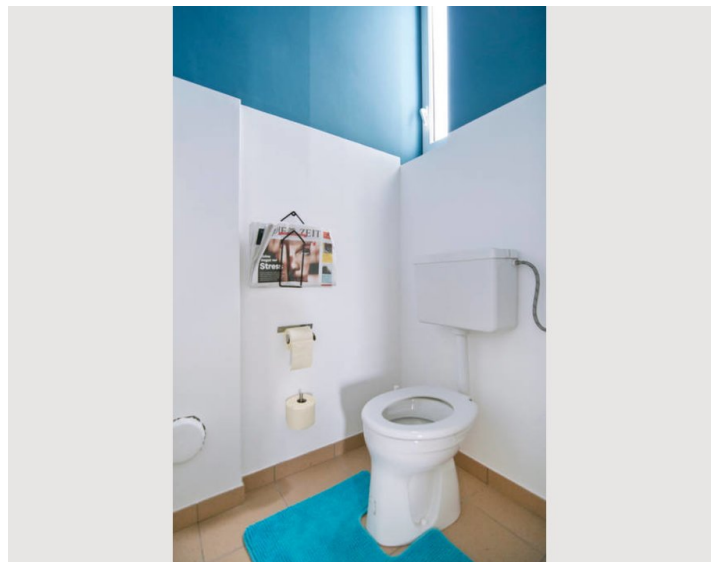

Informations

- Suitable for children
- Short-term parking zone subject to a charge
- Private entrance
- Regular cleaning at extra cost
- Smoking not allowed
- Desk/Workplace
- Pets forbidden

Picture gallery