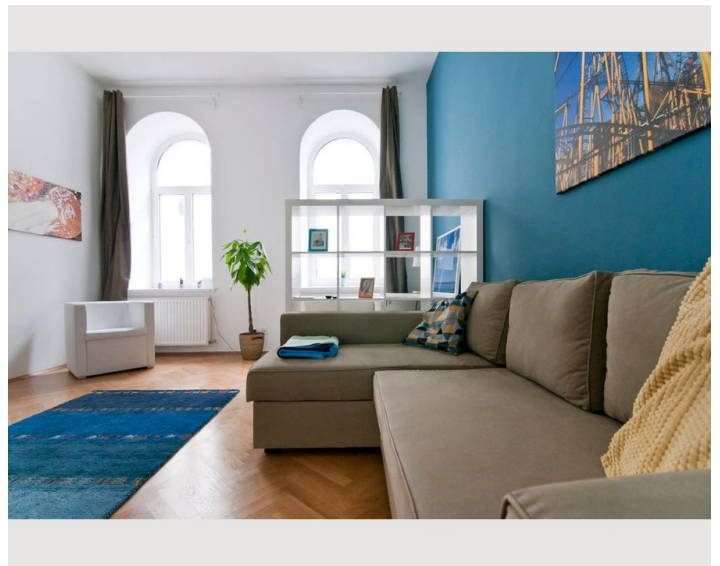

Informations

- Suitable for children
- Short-term parking zone subject to a charge
- Private entrance
- Regular cleaning at extra cost
- Smoking not allowed
- Desk/Workplace
- Pets forbidden

Picture gallery