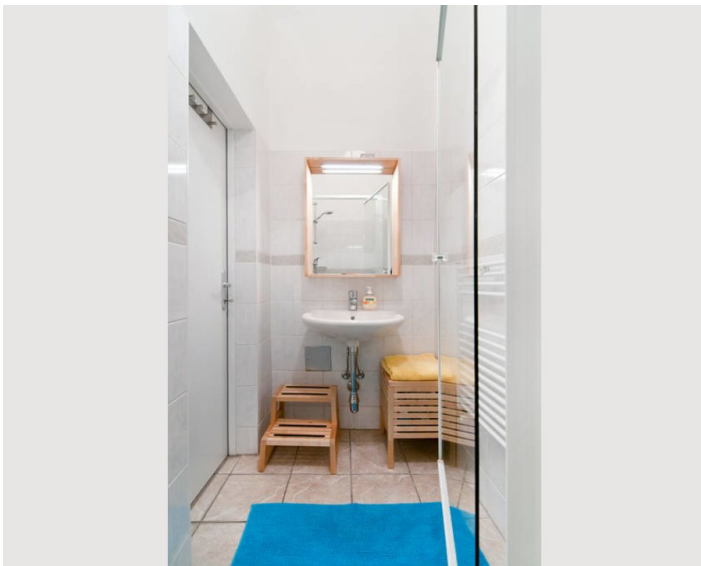

Informations

- Suitable for children
- Short-term parking zone subject to a charge
- Private entrance
- Regular cleaning at extra cost
- Smoking not allowed
- Desk/Workplace
- Pets forbidden

Picture gallery