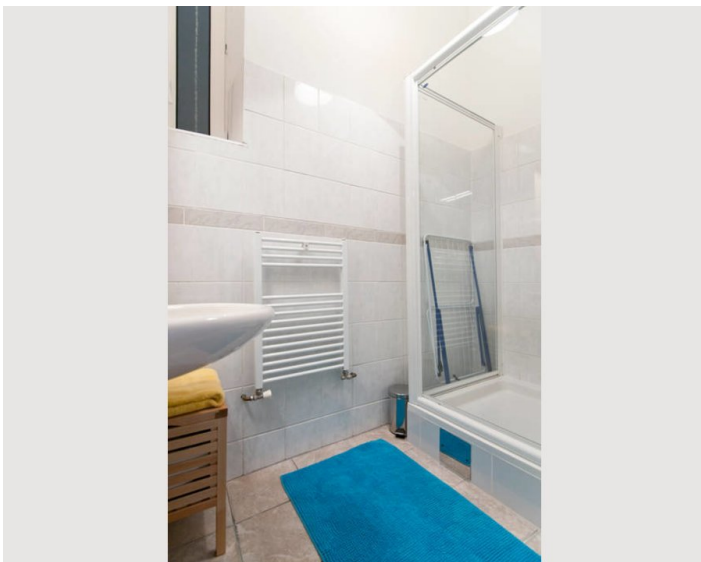

Informations

- Suitable for children
- Short-term parking zone subject to a charge
- Private entrance
- Regular cleaning at extra cost
- Smoking not allowed
- Desk/Workplace
- Pets forbidden

Picture gallery