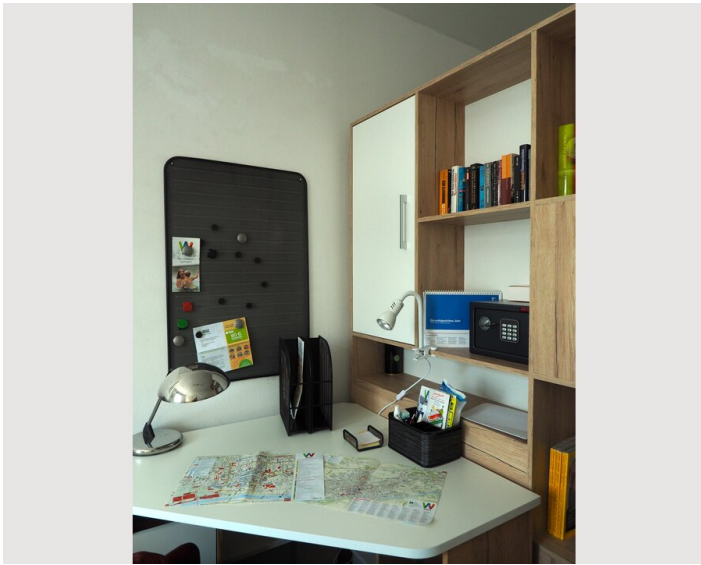

Infrastructure

across the street

30min driving distance

15 min walking

in citycenter

200m

All shopping facilities in the city center. Cycling at Traun river 200m possible. To highway 10 min driving