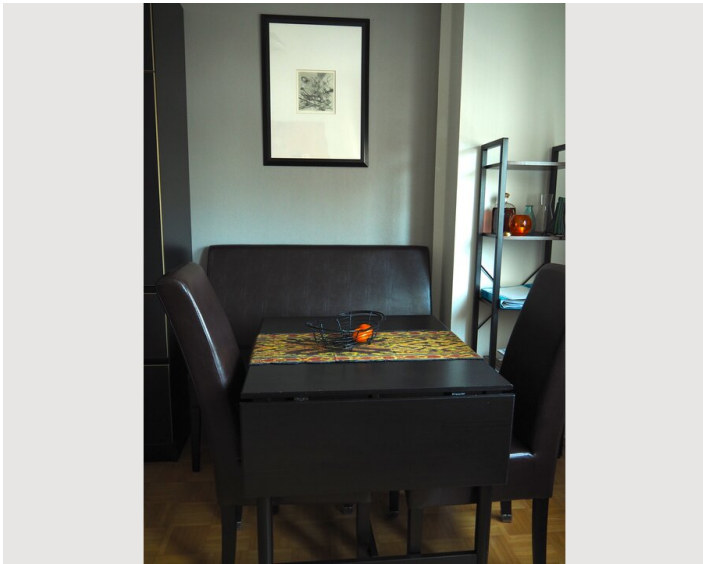

Picture gallery