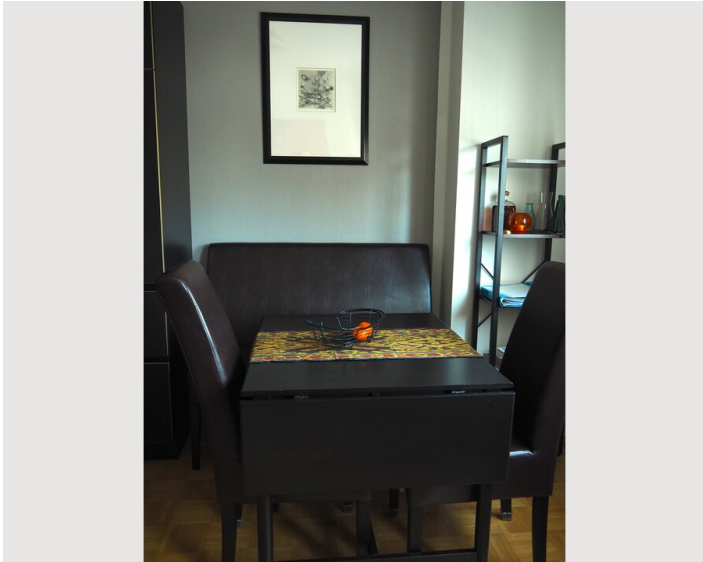

Picture gallery