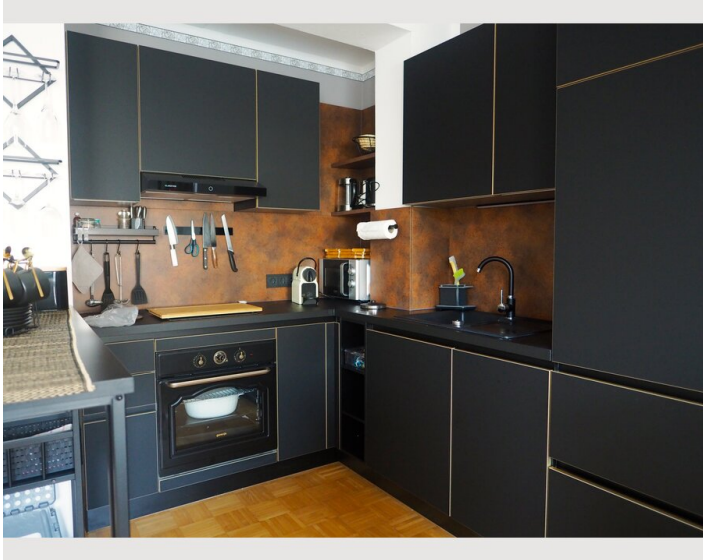

Picture gallery