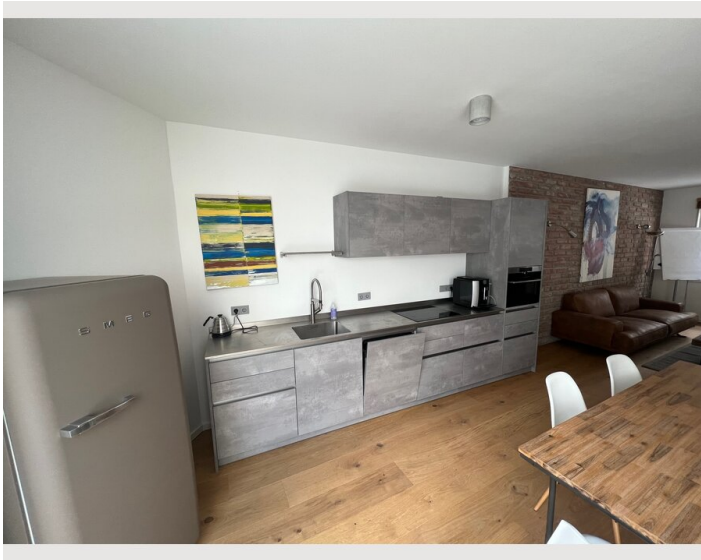

Informations

- Smoking not allowed
- Private entrance
- Regular cleaning at extra cost
- Desk/Workplace
- Pets forbidden

Additional services

All prices are gross per month - billing is done directly with the lessor.

Picture gallery