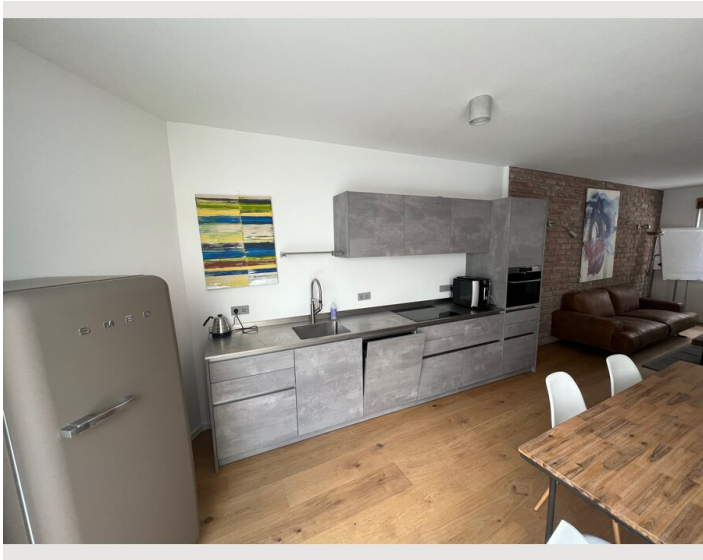

Informations

- Smoking not allowed
- Private entrance
- Regular cleaning at extra cost
- Desk/Workplace
- Pets forbidden

Additional services

All prices are gross per month - billing is done directly with the lessor.

Picture gallery