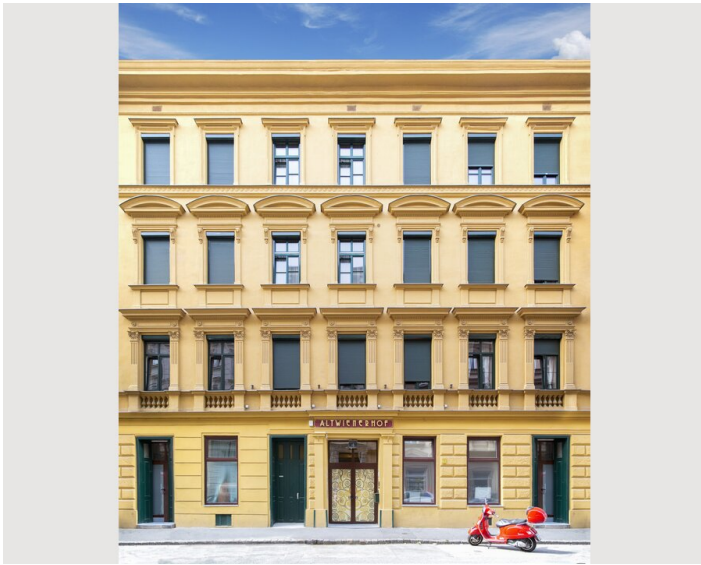

Infrastructure

Bus 57A, 2 minutes away

Spar, Lidl, dm , 4 minutes away

Metro, 2 minutes away

We are really close to a metro, bus and tramway station.

The bus: one direction to Schönbrunn Palace the other direction to Hofburg Palace (old center)

Tramway : direct connection to Main Railway Station

Metro : well, everywhere in Vienna

Spar, Lidl and dm are walking distance