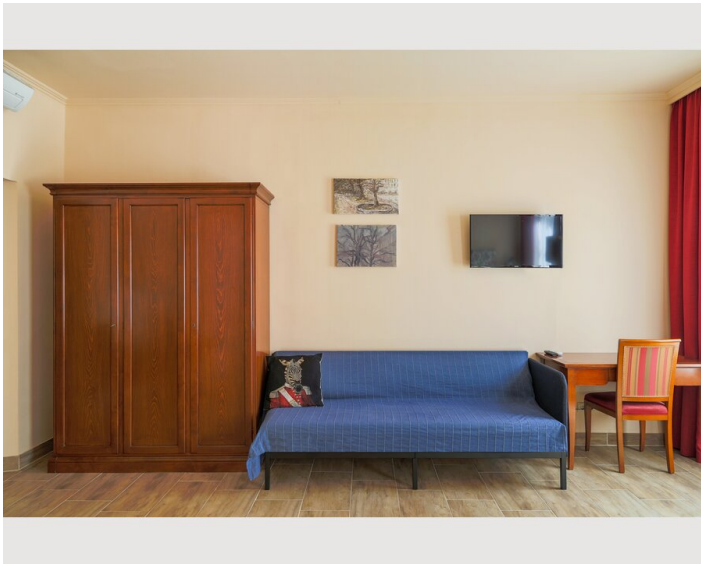

Infrastructure

Bus 57A, 2 minutes away

Spar, Lidl, dm , 4 minutes away

Metro, 2 minutes away

We are really close to a metro, bus and tramway station.

The bus: one direction to Schönbrunn Palace the other direction to Hofburg Palace (old center)

Tramway : direct connection to Main Railway Station

Metro : well, everywhere in Vienna

Spar, Lidl and dm are walking distance