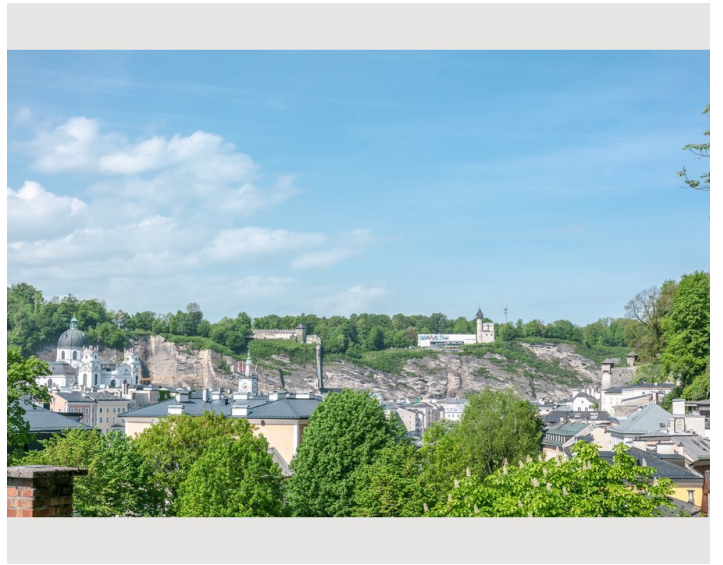

STUDIO APARTMENT, 5020 SALZBURG

POP ART Apartment

Object number: POP ART

[View and rent online](#)

Offering a sun terrace, APT. STONE-LODGE is located in Salzburg, 200 m from Kapuzinerberg & Capuchin Monastery. Salzburg Cathedral is 400 m away. Free WiFi is provided throughout the property.

Picture gallery

Infrastructure

📍 100m

🚶 4,1km

Offering a sun terrace, APT. STONE-LODGE is situated in Salzburg, 200 m from Kapuzinerberg & Capuchin Monastery. Salzburg Cathedral is 400 m away. Free WiFi is provided throughout the property.