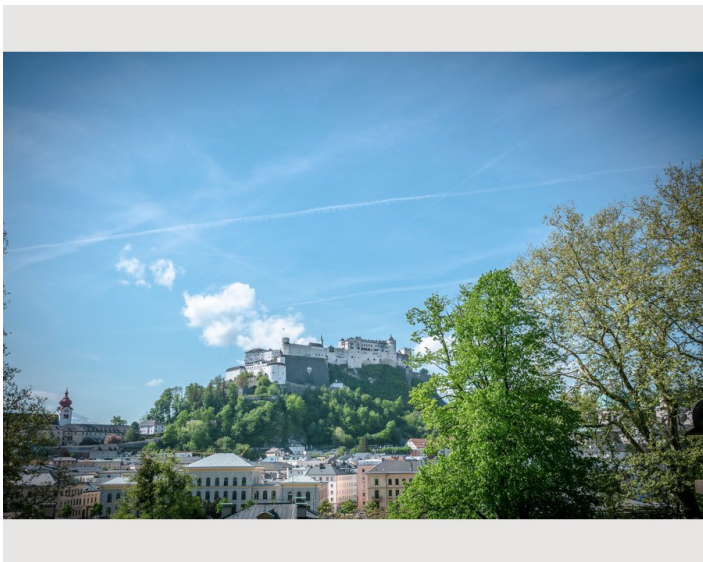

STUDIO APARTMENT, 5020 SALZBURG

POP ART Apartment

Object number: POP ART

[View and rent online](#)

Offering a sun terrace, APT. STONE-LODGE is located in Salzburg, 200 m from Kapuzinerberg & Capuchin Monastery. Salzburg Cathedral is 400 m away. Free WiFi is provided throughout the property.

Picture gallery

Infrastructure

📍 100m

🚶 4,1km

Offering a sun terrace, APT. STONE-LODGE is situated in Salzburg, 200 m from Kapuzinerberg & Capuchin Monastery. Salzburg Cathedral is 400 m away. Free WiFi is provided throughout the property.