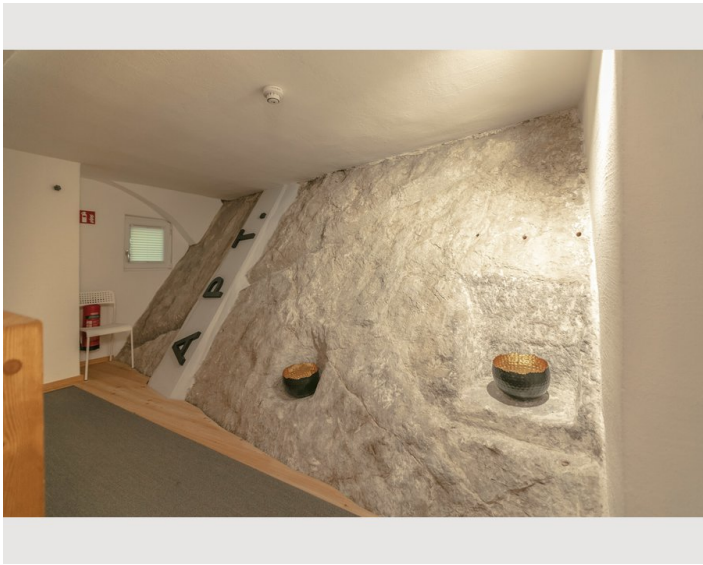

Picture gallery

Infrastructure

📍 100m

🚶 4,1km

Offering a sun terrace, APT. STONE-LODGE is situated in Salzburg, 200 m from Kapuzinerberg & Capuchin Monastery. Salzburg Cathedral is 400 m away. Free WiFi is provided throughout the property.