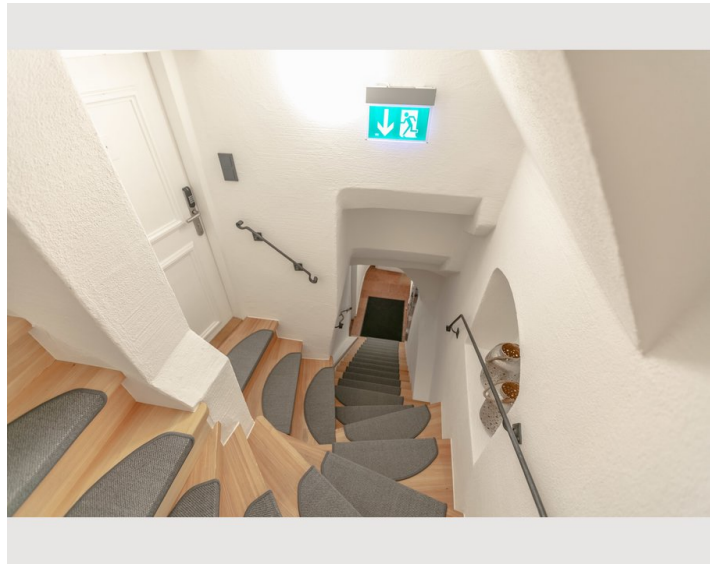

The accommodation is lovingly furnished with a boxspring double bed, a table with 3 chairs and a coffee table with coffee table. The compact kitchen is equipped with a hob and a coffee machine. The bathroom has a shower, toilet and vanity.

Picture gallery

Infrastructure

📍 100m

🚶 4,1km

Offering a sun terrace, APT. STONE-LODGE is situated in Salzburg, 200 m from Kapuzinerberg & Capuchin Monastery. Salzburg Cathedral is 400 m away. Free WiFi is provided throughout the property.