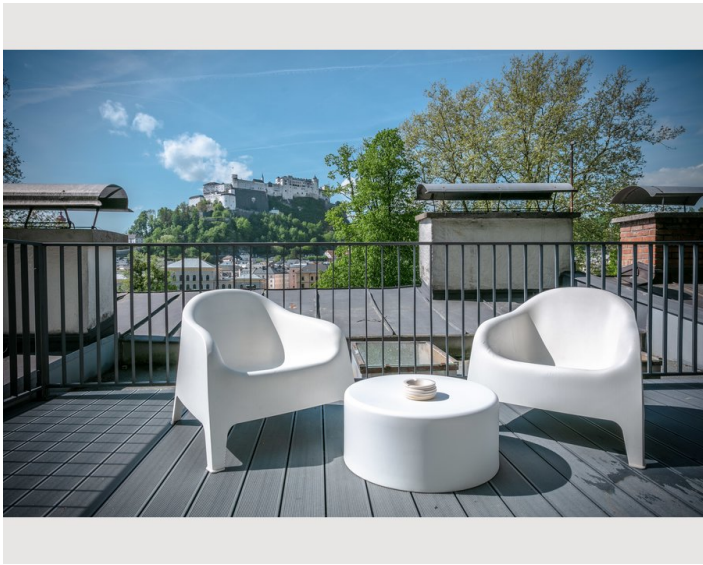

Picture gallery

Infrastructure

📍 100m

🚶 4,1km

Offering a sun terrace, APT. STONE-LODGE is situated in Salzburg, 200 m from Kapuzinerberg & Capuchin Monastery. Salzburg Cathedral is 400 m away. Free WiFi is provided throughout the property.