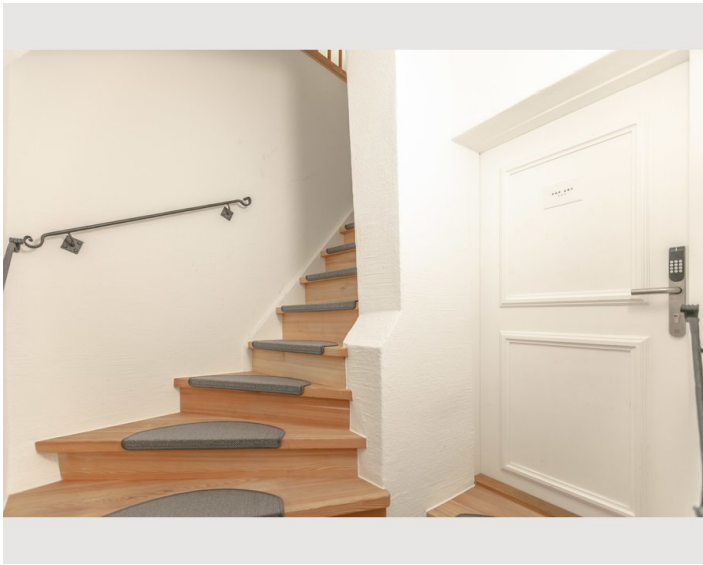

The accommodation is lovingly furnished with a boxspring double bed, a table with 3 chairs and a coffee table with coffee table. The compact kitchen is equipped with a hob and a coffee machine. The bathroom has a shower, toilet and vanity.

Picture gallery

Infrastructure

📍 100m

🚶 4,1km

Offering a sun terrace, APT. STONE-LODGE is situated in Salzburg, 200 m from Kapuzinerberg & Capuchin Monastery. Salzburg Cathedral is 400 m away. Free WiFi is provided throughout the property.