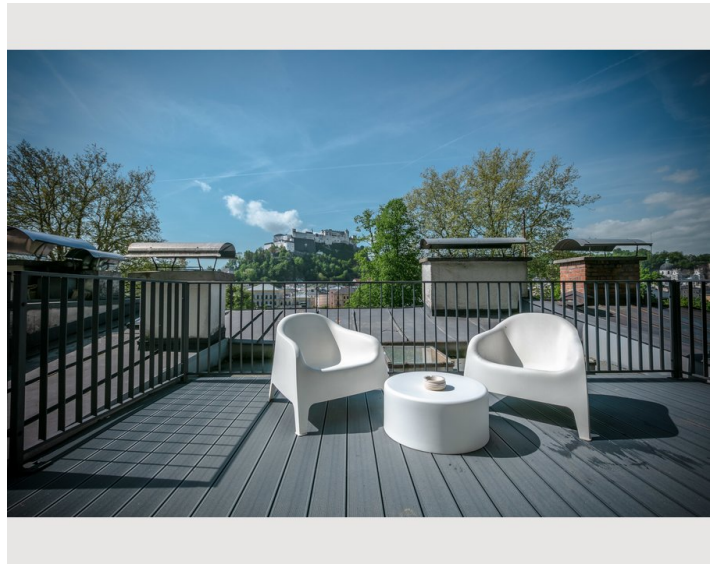

Picture gallery

Infrastructure

📍 100m

🚶 4,1km

Offering a sun terrace, APT. STONE-LODGE is situated in Salzburg, 200 m from Kapuzinerberg & Capuchin Monastery. Salzburg Cathedral is 400 m away. Free WiFi is provided throughout the property.