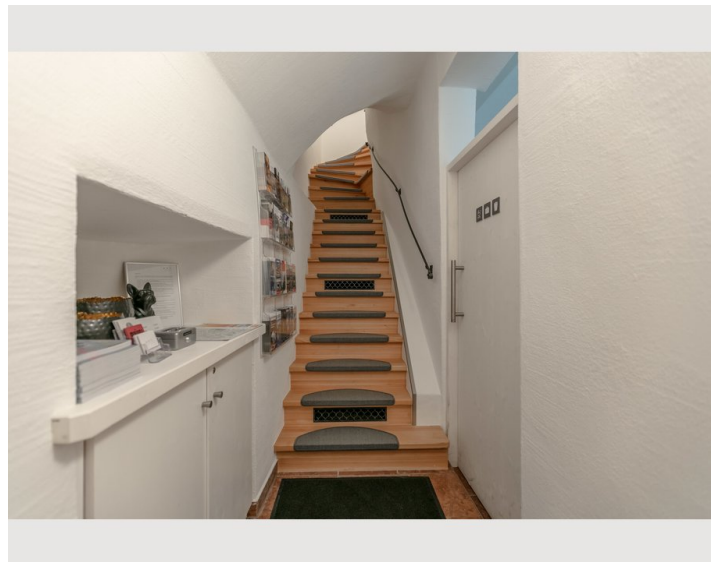

The accommodation is lovingly furnished with a boxspring double bed, a table with 3 chairs and a coffee table with coffee table. The compact kitchen is equipped with a hob and a coffee machine. The bathroom has a shower, toilet and vanity.

Picture gallery

Infrastructure

📍 100m

🚶 4,1km

Offering a sun terrace, APT. STONE-LODGE is situated in Salzburg, 200 m from Kapuzinerberg & Capuchin Monastery. Salzburg Cathedral is 400 m away. Free WiFi is provided throughout the property.