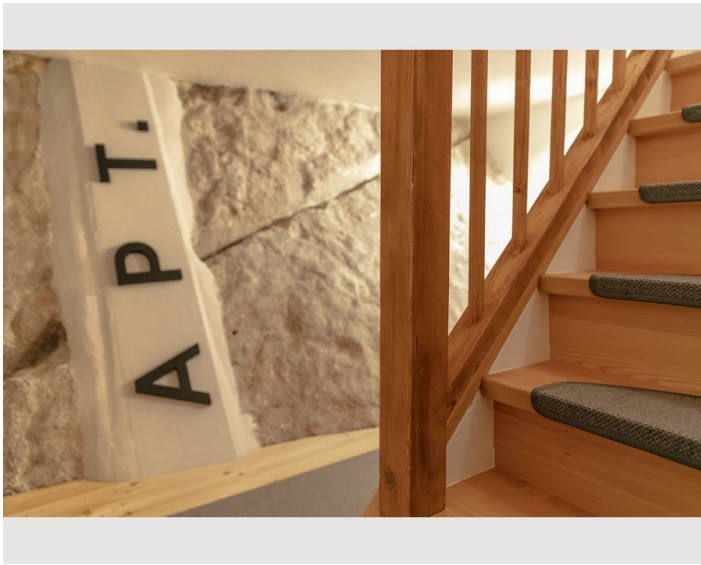

Picture gallery

Infrastructure

📍 100m

🚶 4,1km

Offering a sun terrace, APT. STONE-LODGE is situated in Salzburg, 200 m from Kapuzinerberg & Capuchin Monastery. Salzburg Cathedral is 400 m away. Free WiFi is provided throughout the property.