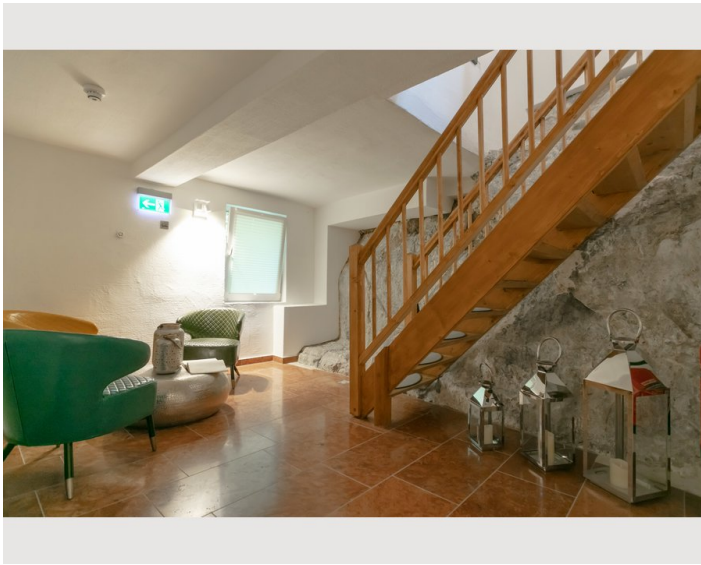

The accommodation is lovingly furnished with a boxspring double bed, a table with 3 chairs and a coffee table with coffee table. The compact kitchen is equipped with a hob and a coffee machine. The bathroom has a shower, toilet and vanity.

Picture gallery

Infrastructure

📍 100m

🚶 4,1km

Offering a sun terrace, APT. STONE-LODGE is situated in Salzburg, 200 m from Kapuzinerberg & Capuchin Monastery. Salzburg Cathedral is 400 m away. Free WiFi is provided throughout the property.