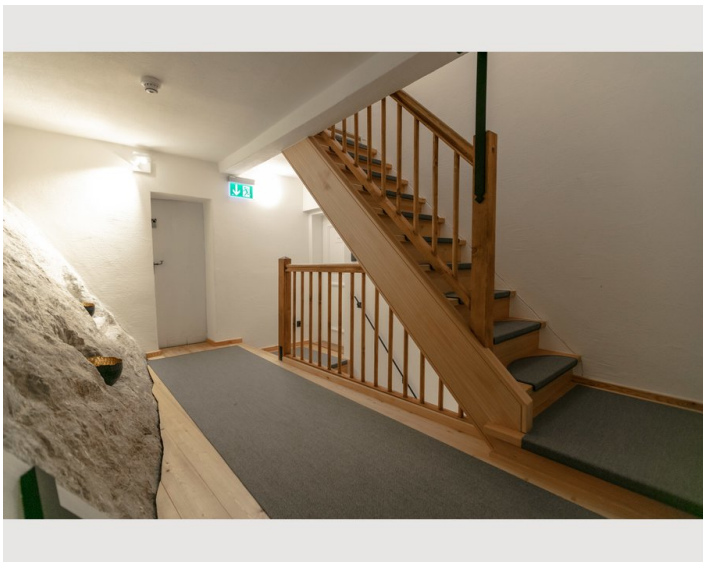

Picture gallery

Infrastructure

📍 100m

🚶 4,1km

Offering a sun terrace, APT. STONE-LODGE is situated in Salzburg, 200 m from Kapuzinerberg & Capuchin Monastery. Salzburg Cathedral is 400 m away. Free WiFi is provided throughout the property.