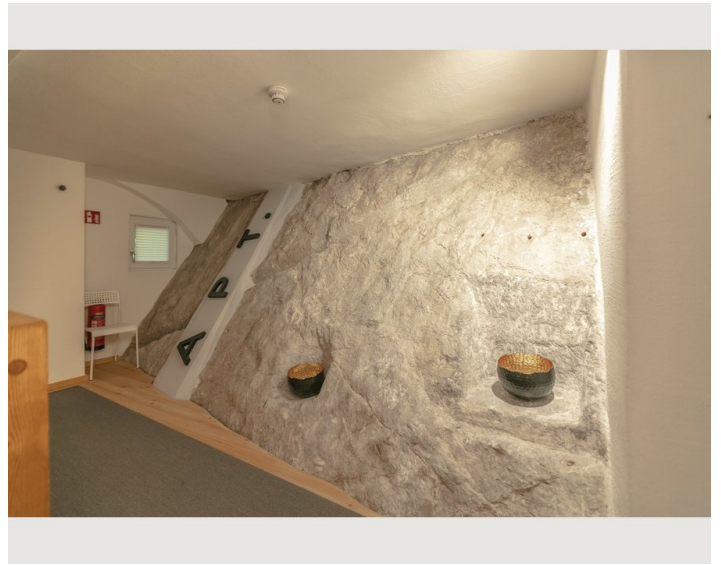

The SILVER APARTMENT with views of the fortress is approximately 25 m², located on the 2nd floor of the Stone Lodge, includes a box spring – double bed, a table with 3 chairs, a couch for taking off with coffee table. The compact fully equipped kitchen with hob and Cremesso coffee machine. The bathroom has a shower, toilet and vanity.

Picture gallery

Infrastructure

📍 100m

🚶 4,1km

Offering a sun terrace, APT. STONE-LODGE is situated in Salzburg, 200 m from Kapuzinerberg & Capuchin Monastery. Salzburg Cathedral is 400 m away. Free WiFi is provided throughout the property.