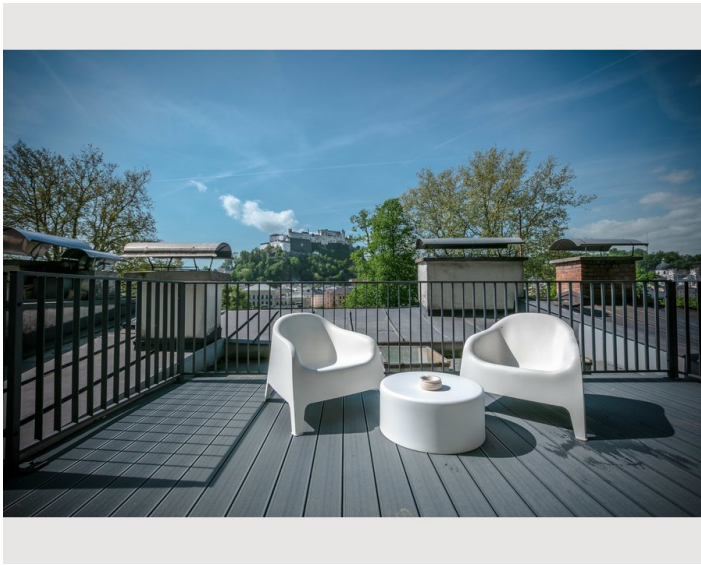

Picture gallery

Infrastructure

📍 100m

🚶 4,1km

Offering a sun terrace, APT. STONE-LODGE is situated in Salzburg, 200 m from Kapuzinerberg & Capuchin Monastery. Salzburg Cathedral is 400 m away. Free WiFi is provided throughout the property.