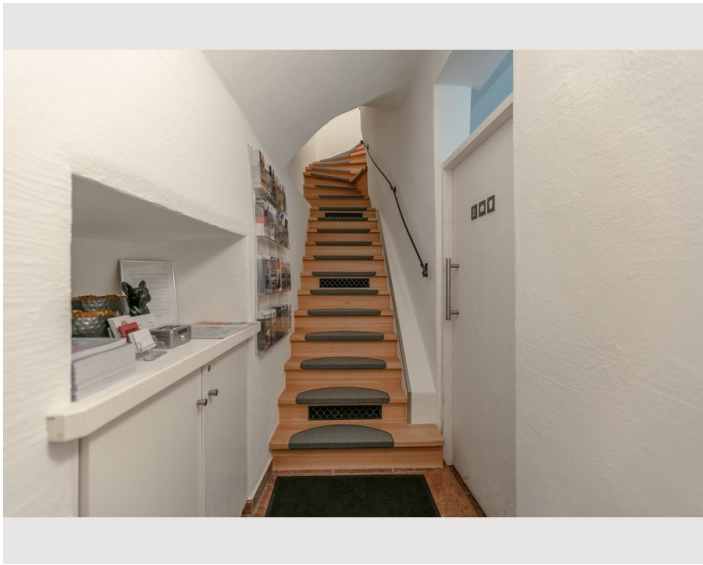

The SILVER APARTMENT with views of the fortress is approximately 25 m², located on the 2nd floor of the Stone Lodge, includes a box spring – double bed, a table with 3 chairs, a couch for taking off with coffee table. The compact fully equipped kitchen with hob and Cremesso coffee machine. The bathroom has a shower, toilet and vanity.

Picture gallery

Infrastructure

📍 100m

🚶 4,1km

Offering a sun terrace, APT. STONE-LODGE is situated in Salzburg, 200 m from Kapuzinerberg & Capuchin Monastery. Salzburg Cathedral is 400 m away. Free WiFi is provided throughout the property.