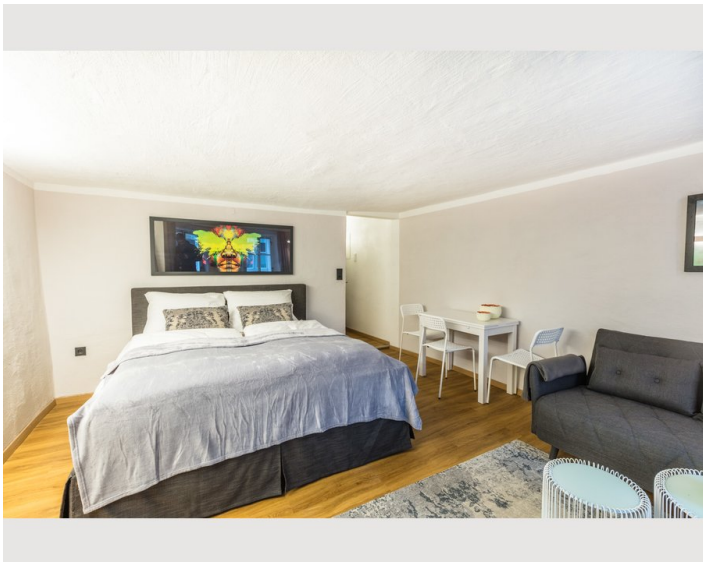

Informations

- Smoking not allowed
- Pets forbidden
- Bicycle room free of charge
- Short-term parking zone subject to a charge
- Regular cleaning at extra cost

Picture gallery