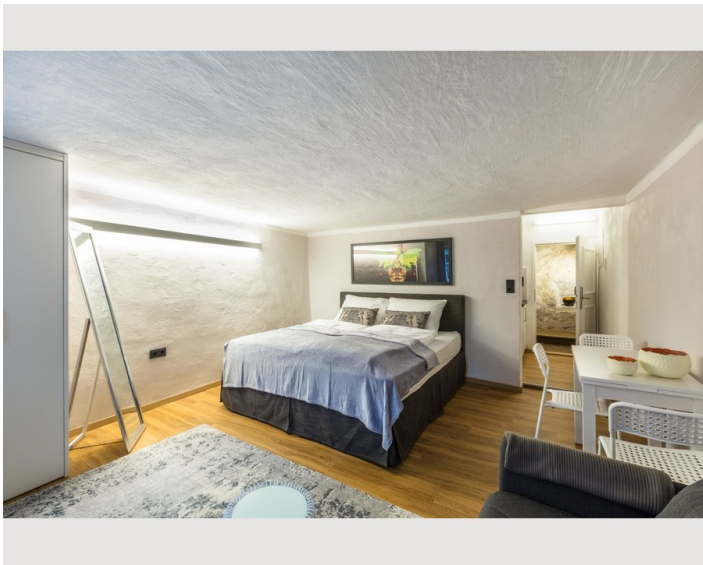

Informations

- Smoking not allowed
- Pets forbidden
- Bicycle room free of charge
- Short-term parking zone subject to a charge
- Regular cleaning at extra cost

Picture gallery