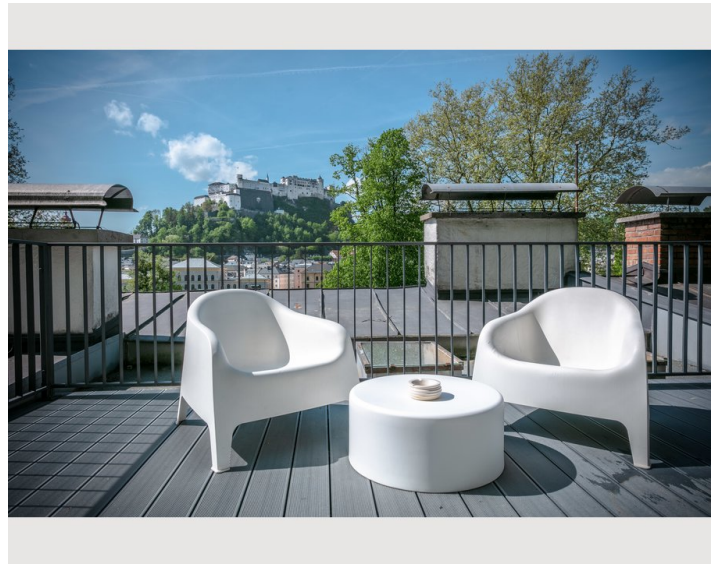

Picture gallery

Infrastructure

📍 100m

🚶 4,1km

Offering a sun terrace, APT. STONE-LODGE is situated in Salzburg, 200 m from Kapuzinerberg & Capuchin Monastery. Salzburg Cathedral is 400 m away. Free WiFi is provided throughout the property.