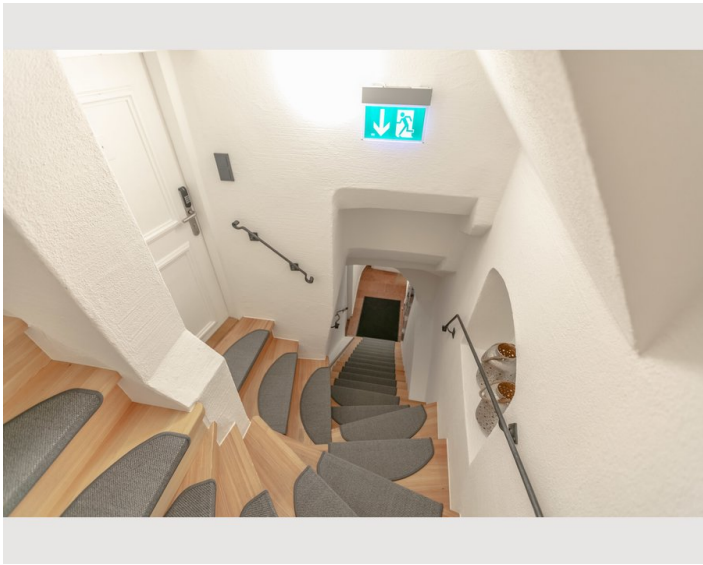

The SILVER APARTMENT with views of the fortress is approximately 25 m², located on the 2nd floor of the Stone Lodge, includes a box spring – double bed, a table with 3 chairs, a couch for taking off with coffee table. The compact fully equipped kitchen with hob and Cremesso coffee machine. The bathroom has a shower, toilet and vanity.

Picture gallery

Infrastructure

📍 100m

🚶 4,1km

Offering a sun terrace, APT. STONE-LODGE is situated in Salzburg, 200 m from Kapuzinerberg & Capuchin Monastery. Salzburg Cathedral is 400 m away. Free WiFi is provided throughout the property.

All units have a dining area. There is one roof top terrace that can be used commonly. All of the units offer a kitchen, some of them with dishwasher. Each unit features a private bathroom with free toiletries. Towels are available.