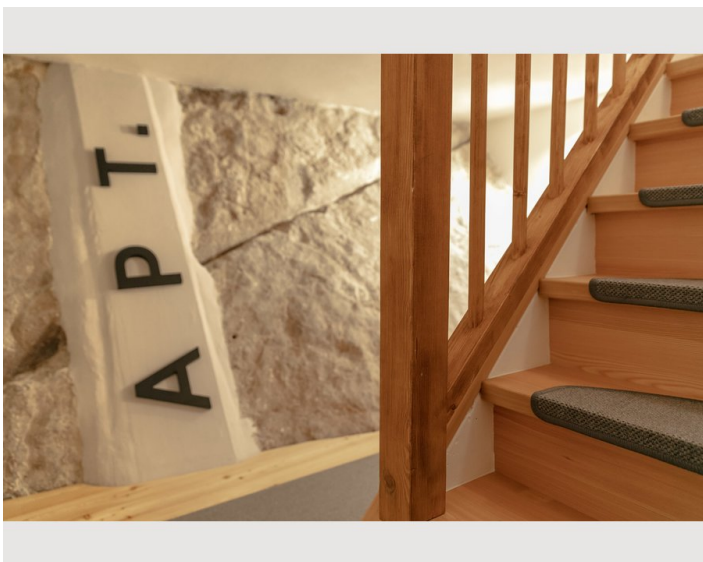

Picture gallery

Infrastructure

📍 100m

🚶 4,1km

Offering a sun terrace, APT. STONE-LODGE is situated in Salzburg, 200 m from Kapuzinerberg & Capuchin Monastery. Salzburg Cathedral is 400 m away. Free WiFi is provided throughout the property.