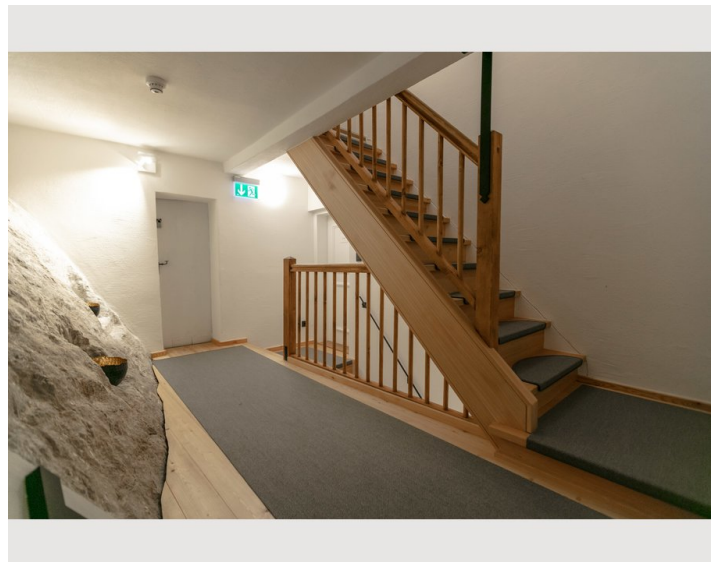

The SILVER APARTMENT with views of the fortress is approximately 25 m², located on the 2nd floor of the Stone Lodge, includes a box spring – double bed, a table with 3 chairs, a couch for taking off with coffee table. The compact fully equipped kitchen with hob and Cremesso coffee machine. The bathroom has a shower, toilet and vanity.

Picture gallery

Infrastructure

📍 100m

🚶 4,1km

Offering a sun terrace, APT. STONE-LODGE is situated in Salzburg, 200 m from Kapuzinerberg & Capuchin Monastery. Salzburg Cathedral is 400 m away. Free WiFi is provided throughout the property.