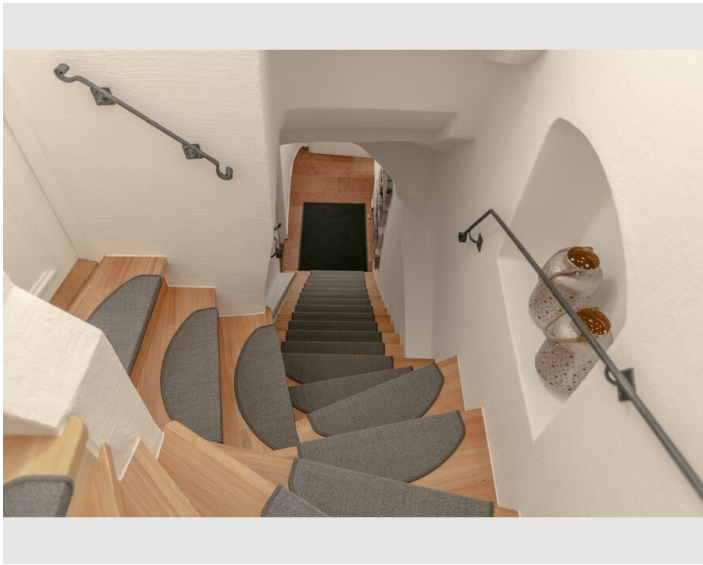

Descripton of accommodation

The GREEN APARTMENT is an exclusive studio with a unique flair.

At about 33m² you can enjoy the view of the fortress or a pleasant shower directly in front of the stone of the Kapuzinerberg. The studio has a 9 m² bathroom with heated shower, toilet and a vanity. The combined living-bedroom offers a boxspring – double bed, a table with two armchairs and a reading chair with floor lamp. The compact kitchen is fully equipped with a microwave grill, refrigerator, dishwasher, ceramic hob and Cremesso coffee machine.

Picture gallery

Infrastructure

© 100m

🚗 4,1km

Offering a sun terrace, APT. STONE-LODGE is situated in Salzburg, 200 m from Kapuzinerberg & Capuchin Monastery. Salzburg Cathedral is 400 m away. Free WiFi is provided throughout the property.