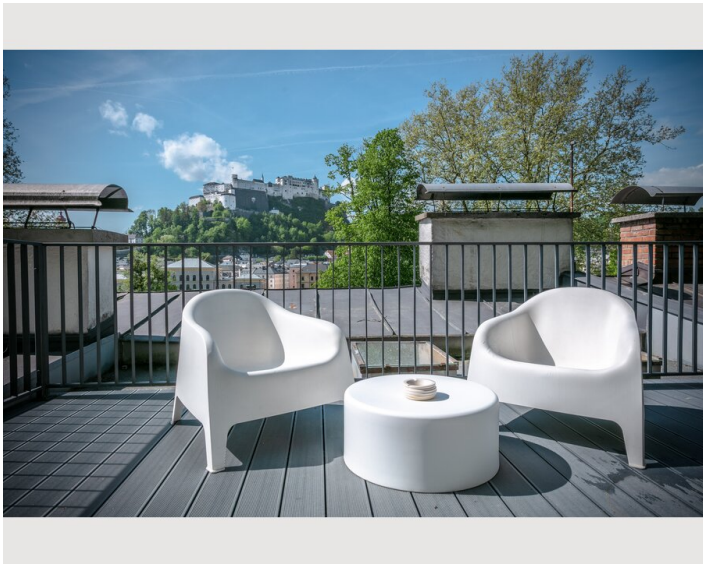

STUDIO APARTMENT, 5020 SALZBURG

GREEN Apartment

Object number: GREEN

[View and rent online](#)

Offering a sun terrace, APT. STONE-LODGE is located in Salzburg, 200 m from Kapuzinerberg & Capuchin Monastery. Salzburg Cathedral is 400 m away. Free WiFi is provided throughout the property.

Descripton of accommodation

The GREEN APARTMENT is an exclusive studio with a unique flair.

At about 33m² you can enjoy the view of the fortress or a pleasant shower directly in front of the stone of the Kapuzinerberg. The studio has a 9 m² bathroom with heated shower, toilet and a vanity. The combined living-bedroom offers a boxspring – double bed, a table with two armchairs and a reading chair with floor lamp. The compact kitchen is fully equipped with a microwave grill, refrigerator, dishwasher, ceramic hob and Cremesso coffee machine.

Picture gallery

Infrastructure

© 100m

🚗 4,1km

Offering a sun terrace, APT. STONE-LODGE is situated in Salzburg, 200 m from Kapuzinerberg & Capuchin Monastery. Salzburg Cathedral is 400 m away. Free WiFi is provided throughout the property.