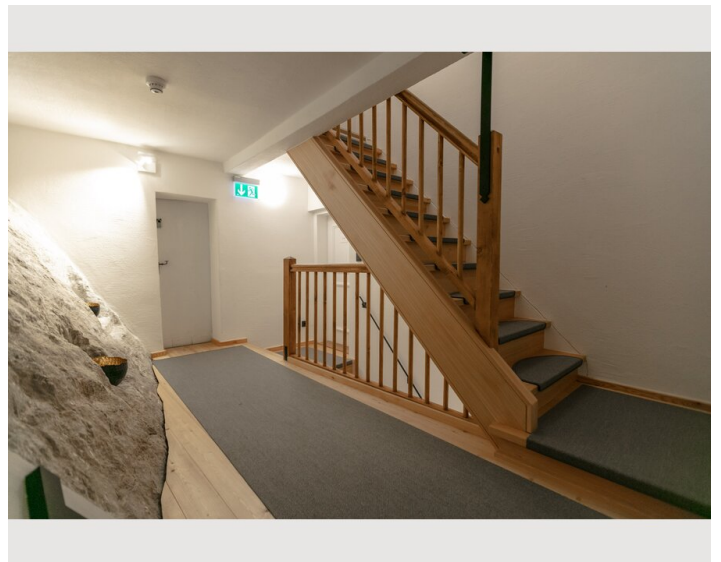

STUDIO APARTMENT, 5020 SALZBURG

GREEN Apartment

Object number: GREEN

[View and rent online](#)

Offering a sun terrace, APT. STONE-LODGE is located in Salzburg, 200 m from Kapuzinerberg & Capuchin Monastery. Salzburg Cathedral is 400 m away. Free WiFi is provided throughout the property.

Descripton of accommodation

The GREEN APARTMENT is an exclusive studio with a unique flair.

At about 33m² you can enjoy the view of the fortress or a pleasant shower directly in front of the stone of the Kapuzinerberg. The studio has a 9 m² bathroom with heated shower, toilet and a vanity. The combined living-bedroom offers a boxspring – double bed, a table with two armchairs and a reading chair with floor lamp. The compact kitchen is fully equipped with a microwave grill, refrigerator, dishwasher, ceramic hob and Cremesso coffee machine.

Picture gallery

Infrastructure

© 100m

🚗 4,1km

Offering a sun terrace, APT. STONE-LODGE is situated in Salzburg, 200 m from Kapuzinerberg & Capuchin Monastery. Salzburg Cathedral is 400 m away. Free WiFi is provided throughout the property.