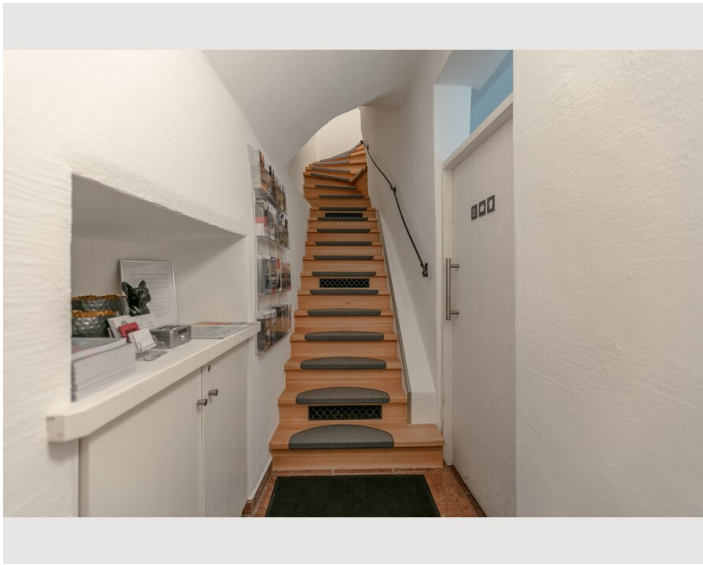

Descripton of accommodation

The GREEN APARTMENT is an exclusive studio with a unique flair.

At about 33m² you can enjoy the view of the fortress or a pleasant shower directly in front of the stone of the Kapuzinerberg. The studio has a 9 m² bathroom with heated shower, toilet and a vanity. The combined living-bedroom offers a boxspring – double bed, a table with two armchairs and a reading chair with floor lamp. The compact kitchen is fully equipped with a microwave grill, refrigerator, dishwasher, ceramic hob and Cremesso coffee machine.

Picture gallery

Infrastructure

© 100m

🚗 4,1km

Offering a sun terrace, APT. STONE-LODGE is situated in Salzburg, 200 m from Kapuzinerberg & Capuchin Monastery. Salzburg Cathedral is 400 m away. Free WiFi is provided throughout the property.