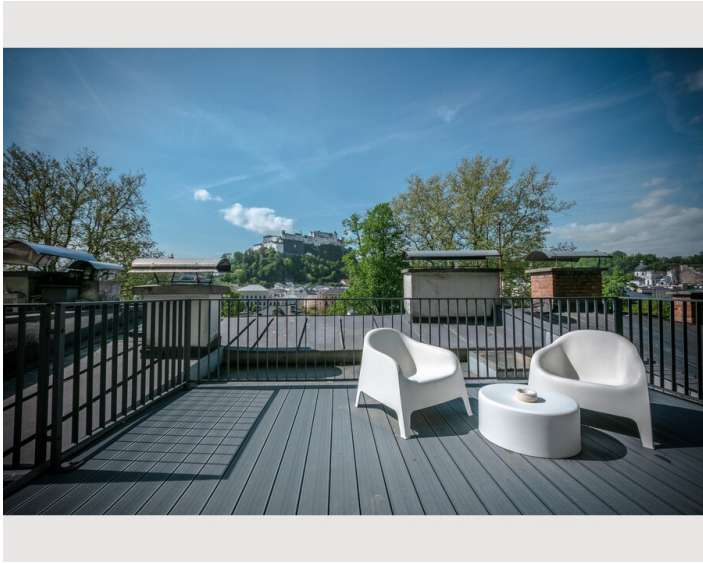

STUDIO APARTMENT, 5020 SALZBURG

GREEN Apartment

Object number: GREEN

[View and rent online](#)

Offering a sun terrace, APT. STONE-LODGE is located in Salzburg, 200 m from Kapuzinerberg & Capuchin Monastery. Salzburg Cathedral is 400 m away. Free WiFi is provided throughout the property.

Descripton of accommodation

The GREEN APARTMENT is an exclusive studio with a unique flair.

At about 33m² you can enjoy the view of the fortress or a pleasant shower directly in front of the stone of the Kapuzinerberg. The studio has a 9 m² bathroom with heated shower, toilet and a vanity. The combined living-bedroom offers a boxspring – double bed, a table with two armchairs and a reading chair with floor lamp. The compact kitchen is fully equipped with a microwave grill, refrigerator, dishwasher, ceramic hob and Cremesso coffee machine.

Picture gallery

Infrastructure

© 100m

🚗 4,1km

Offering a sun terrace, APT. STONE-LODGE is situated in Salzburg, 200 m from Kapuzinerberg & Capuchin Monastery. Salzburg Cathedral is 400 m away. Free WiFi is provided throughout the property.