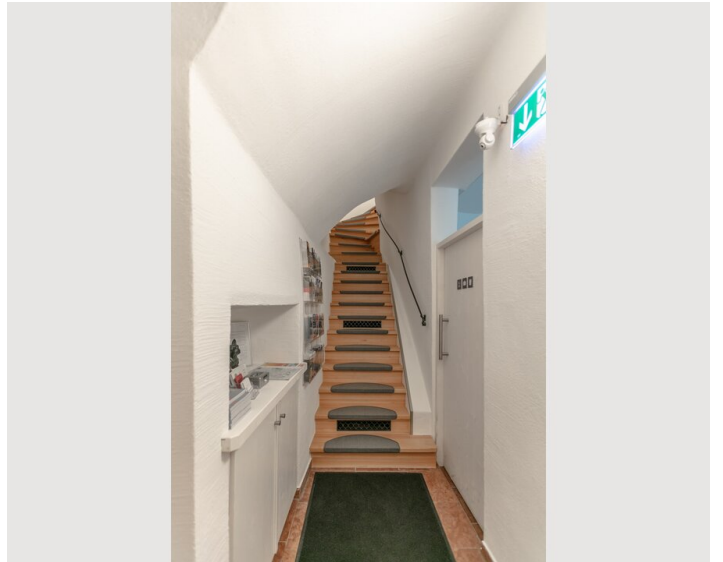

STUDIO APARTMENT, 5020 SALZBURG

GREEN Apartment

Object number: GREEN

[View and rent online](#)

Offering a sun terrace, APT. STONE-LODGE is located in Salzburg, 200 m from Kapuzinerberg & Capuchin Monastery. Salzburg Cathedral is 400 m away. Free WiFi is provided throughout the property.

Descripton of accommodation

The GREEN APARTMENT is an exclusive studio with a unique flair.

At about 33m² you can enjoy the view of the fortress or a pleasant shower directly in front of the stone of the Kapuzinerberg. The studio has a 9 m² bathroom with heated shower, toilet and a vanity. The combined living-bedroom offers a boxspring – double bed, a table with two armchairs and a reading chair with floor lamp. The compact kitchen is fully equipped with a microwave grill, refrigerator, dishwasher, ceramic hob and Cremesso coffee machine.

Picture gallery

Infrastructure

© 100m

🚗 4,1km

Offering a sun terrace, APT. STONE-LODGE is situated in Salzburg, 200 m from Kapuzinerberg & Capuchin Monastery. Salzburg Cathedral is 400 m away. Free WiFi is provided throughout the property.