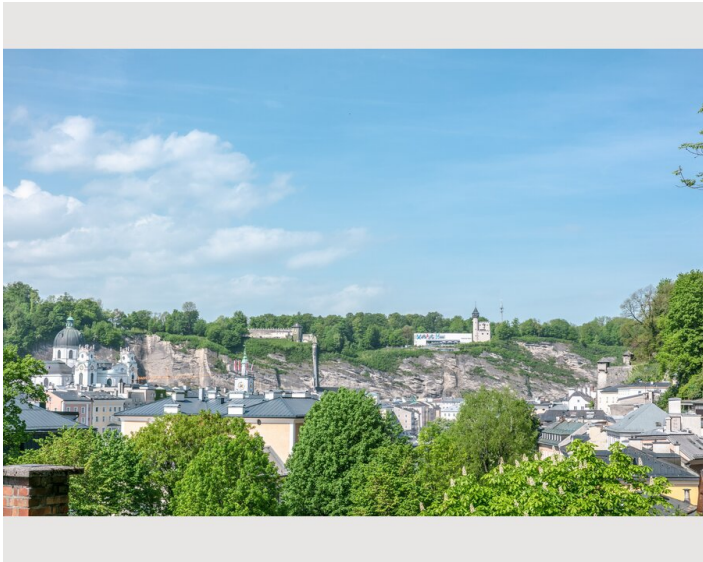

STUDIO APARTMENT, 5020 SALZBURG

GREEN Apartment

Object number: GREEN

[View and rent online](#)

Offering a sun terrace, APT. STONE-LODGE is located in Salzburg, 200 m from Kapuzinerberg & Capuchin Monastery. Salzburg Cathedral is 400 m away. Free WiFi is provided throughout the property.

Picture gallery

Infrastructure

© 100m

🚗 4,1km

Offering a sun terrace, APT. STONE-LODGE is situated in Salzburg, 200 m from Kapuzinerberg & Capuchin Monastery. Salzburg Cathedral is 400 m away. Free WiFi is provided throughout the property.