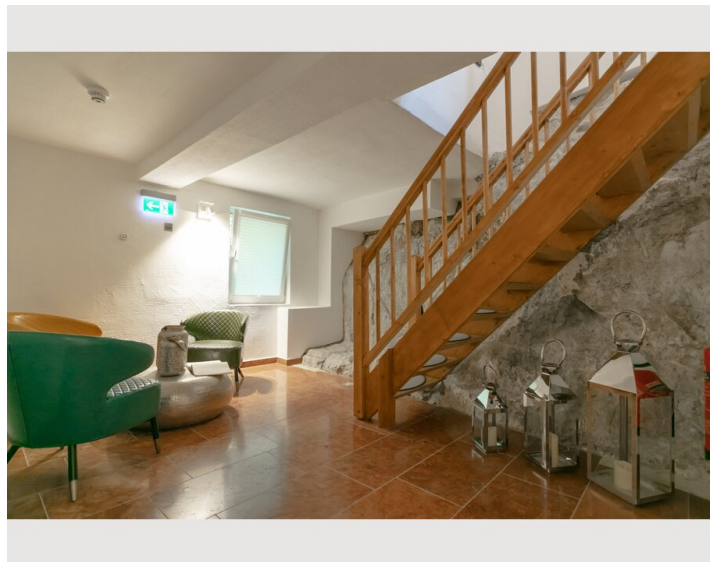

STUDIO APARTMENT, 5020 SALZBURG

GREEN Apartment

Object number: GREEN

[View and rent online](#)

Offering a sun terrace, APT. STONE-LODGE is located in Salzburg, 200 m from Kapuzinerberg & Capuchin Monastery. Salzburg Cathedral is 400 m away. Free WiFi is provided throughout the property.

Descripton of accommodation

The GREEN APARTMENT is an exclusive studio with a unique flair.

At about 33m² you can enjoy the view of the fortress or a pleasant shower directly in front of the stone of the Kapuzinerberg. The studio has a 9 m² bathroom with heated shower, toilet and a vanity. The combined living-bedroom offers a boxspring – double bed, a table with two armchairs and a reading chair with floor lamp. The compact kitchen is fully equipped with a microwave grill, refrigerator, dishwasher, ceramic hob and Cremesso coffee machine.

Picture gallery

Infrastructure

© 100m

🚗 4,1km

Offering a sun terrace, APT. STONE-LODGE is situated in Salzburg, 200 m from Kapuzinerberg & Capuchin Monastery. Salzburg Cathedral is 400 m away. Free WiFi is provided throughout the property.

All units have a dining area. There is one roof top terrace that can be used commonly. All of the units offer a kitchen, some of them with dishwasher. Each unit features a private bathroom with free toiletries. Towels are available.