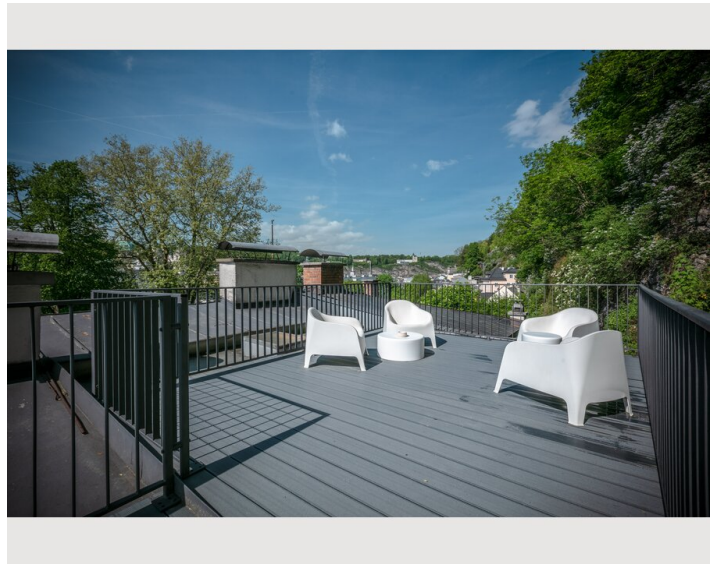

STUDIO APARTMENT, 5020 SALZBURG

GREEN Apartment

Object number: GREEN

[View and rent online](#)

Offering a sun terrace, APT. STONE-LODGE is located in Salzburg, 200 m from Kapuzinerberg & Capuchin Monastery. Salzburg Cathedral is 400 m away. Free WiFi is provided throughout the property.

Descripton of accommodation

The GREEN APARTMENT is an exclusive studio with a unique flair.

At about 33m² you can enjoy the view of the fortress or a pleasant shower directly in front of the stone of the Kapuzinerberg. The studio has a 9 m² bathroom with heated shower, toilet and a vanity. The combined living-bedroom offers a boxspring – double bed, a table with two armchairs and a reading chair with floor lamp. The compact kitchen is fully equipped with a microwave grill, refrigerator, dishwasher, ceramic hob and Cremesso coffee machine.

Picture gallery

Infrastructure

© 100m

🚗 4,1km

Offering a sun terrace, APT. STONE-LODGE is situated in Salzburg, 200 m from Kapuzinerberg & Capuchin Monastery. Salzburg Cathedral is 400 m away. Free WiFi is provided throughout the property.