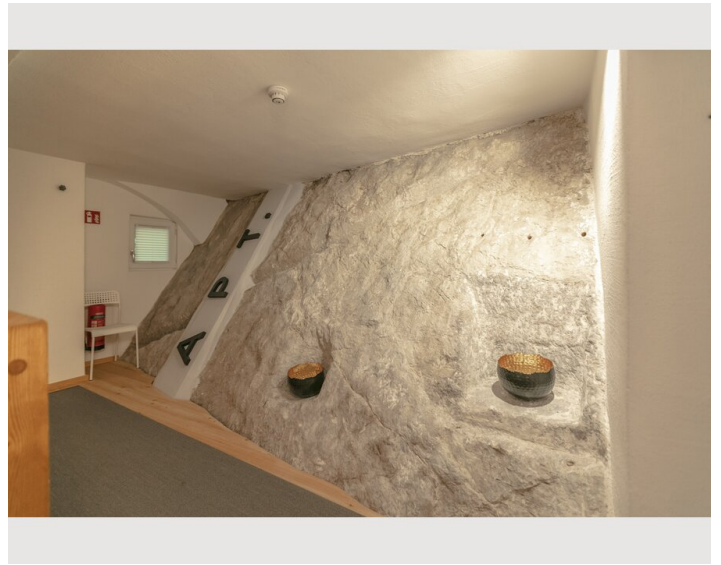

Descripton of accommodation

The GREEN APARTMENT is an exclusive studio with a unique flair.

At about 33m² you can enjoy the view of the fortress or a pleasant shower directly in front of the stone of the Kapuzinerberg. The studio has a 9 m² bathroom with heated shower, toilet and a vanity. The combined living-bedroom offers a boxspring – double bed, a table with two armchairs and a reading chair with floor lamp. The compact kitchen is fully equipped with a microwave grill, refrigerator, dishwasher, ceramic hob and Cremesso coffee machine.

Picture gallery

Infrastructure

© 100m

🚗 4,1km

Offering a sun terrace, APT. STONE-LODGE is situated in Salzburg, 200 m from Kapuzinerberg & Capuchin Monastery. Salzburg Cathedral is 400 m away. Free WiFi is provided throughout the property.