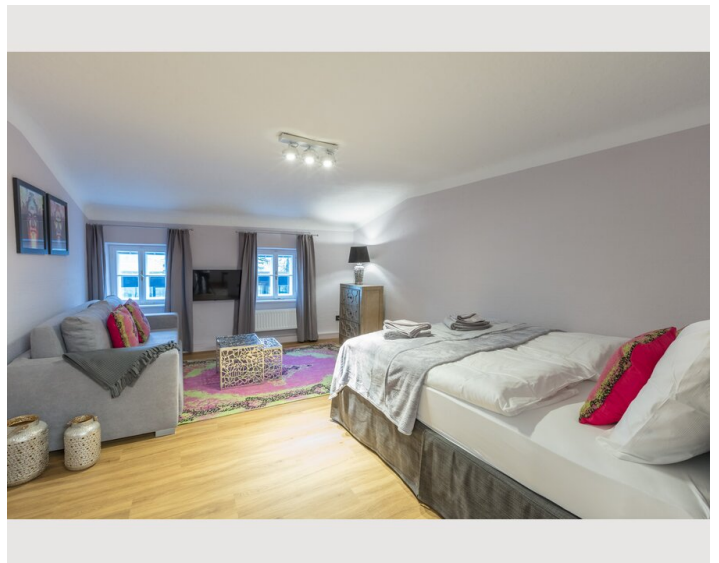

Picture gallery