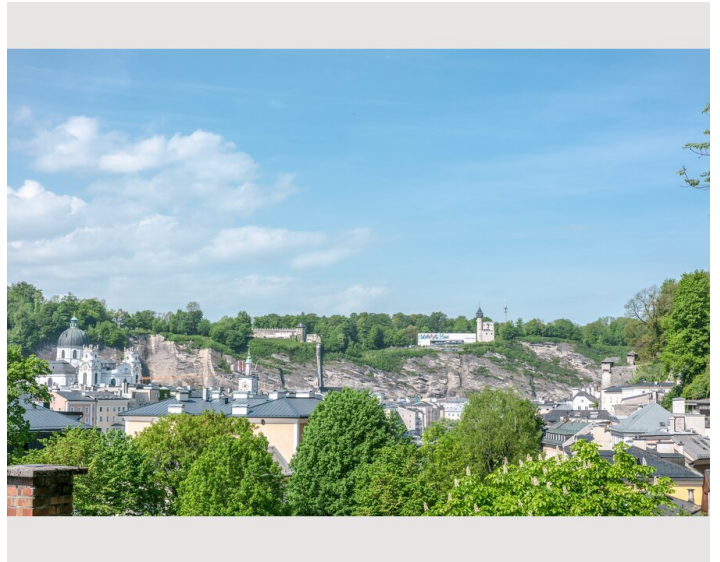

Offering a sun terrace, APT. STONE-LODGE is located in Salzburg, 200 m from Kapuzinerberg & Capuchin Monastery. Salzburg Cathedral is 400 m away. Free WiFi is provided throughout the property.

Living space

Picture gallery

Infrastructure

© 100m

🚗 4,1km

Offering a sun terrace, APT. STONE-LODGE is situated in Salzburg, 200 m from Kapuzinerberg & Capuchin Monastery. Salzburg Cathedral is 400 m away. Free WiFi is provided throughout the property.