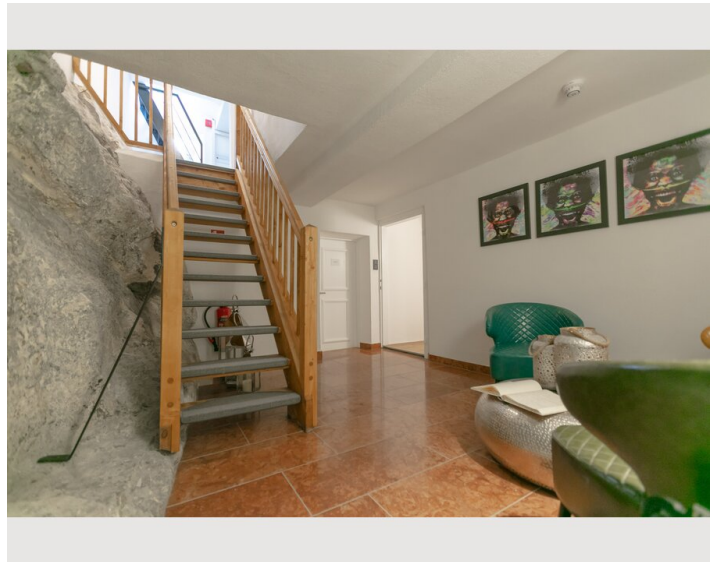

1x Single bed

Descripton of accommodation

The exclusive and spacious ROCKSTAR APARTMENT covers over 75m² – above the roofs of Salzburg.

Located on the 4th floor of the Stone Lodge, this premium suite offers plenty of space and some special goodies – such as a separate dining room, separate kitchen, two spacious living / sleeping areas, one more bedroom for one person and direct access to the rooftop terrace with breathtaking views over the Salzburg old town.

Picture gallery

Infrastructure

© 100m

🚗 4,1km

Offering a sun terrace, APT. STONE-LODGE is situated in Salzburg, 200 m from Kapuzinerberg & Capuchin Monastery. Salzburg Cathedral is 400 m away. Free WiFi is provided throughout the property.

All units have a dining area. There is one roof top terrace that can be used commonly. All of the units offer a kitchen, some of them with dishwasher. Each unit features a private bathroom with free toiletries. Towels are available.