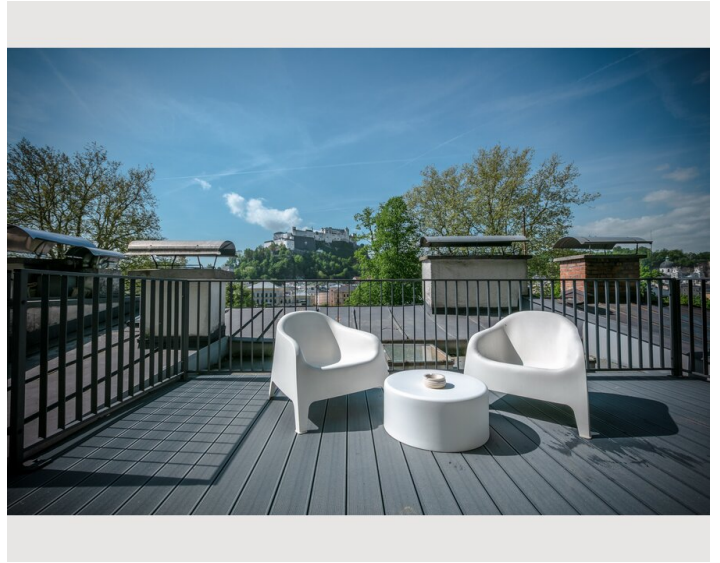

Picture gallery

Infrastructure

© 100m

🚗 4,1km

Offering a sun terrace, APT. STONE-LODGE is situated in Salzburg, 200 m from Kapuzinerberg & Capuchin Monastery. Salzburg Cathedral is 400 m away. Free WiFi is provided throughout the property.