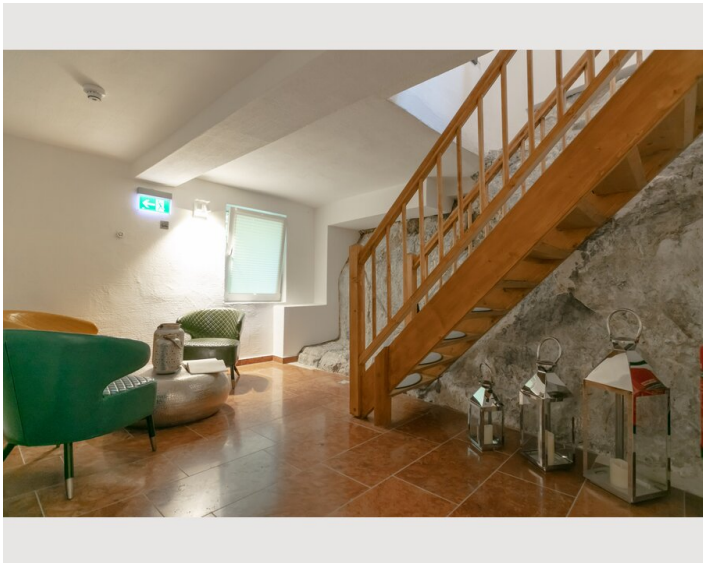

Offering a sun terrace, APT. STONE-LODGE is located in Salzburg, 200 m from Kapuzinerberg & Capuchin Monastery. Salzburg Cathedral is 400 m away. Free WiFi is provided throughout the property.

Living space

1x Single bed

Descripton of accommodation

The exclusive and spacious ROCKSTAR APARTMENT covers over 75m² – above the roofs of Salzburg.

Located on the 4th floor of the Stone Lodge, this premium suite offers plenty of space and some special goodies – such as a separate dining room, separate kitchen, two spacious living / sleeping areas, one more bedroom for one person and direct access to the rooftop terrace with breathtaking views over the Salzburg old town.

Picture gallery

Infrastructure

© 100m

🚗 4,1km

Offering a sun terrace, APT. STONE-LODGE is situated in Salzburg, 200 m from Kapuzinerberg & Capuchin Monastery. Salzburg Cathedral is 400 m away. Free WiFi is provided throughout the property.