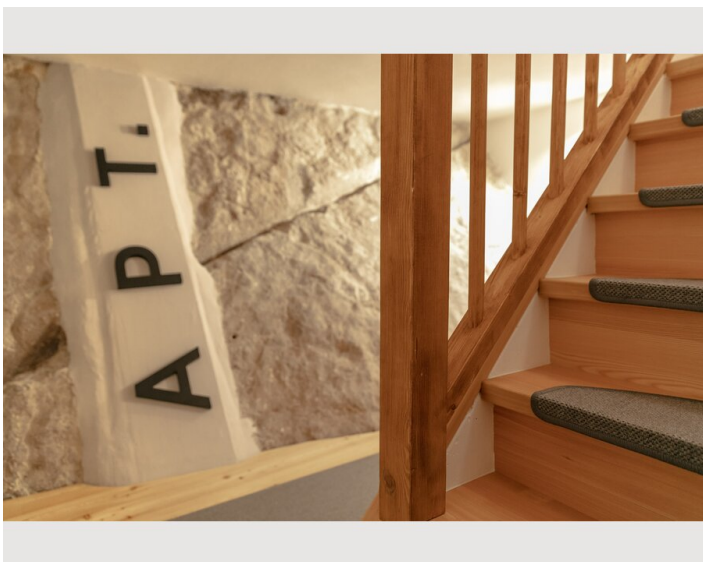

Offering a sun terrace, APT. STONE-LODGE is located in Salzburg, 200 m from Kapuzinerberg & Capuchin Monastery. Salzburg Cathedral is 400 m away. Free WiFi is provided throughout the property.

Living space

Picture gallery

Infrastructure

© 100m

🚗 4,1km

Offering a sun terrace, APT. STONE-LODGE is situated in Salzburg, 200 m from Kapuzinerberg & Capuchin Monastery. Salzburg Cathedral is 400 m away. Free WiFi is provided throughout the property.