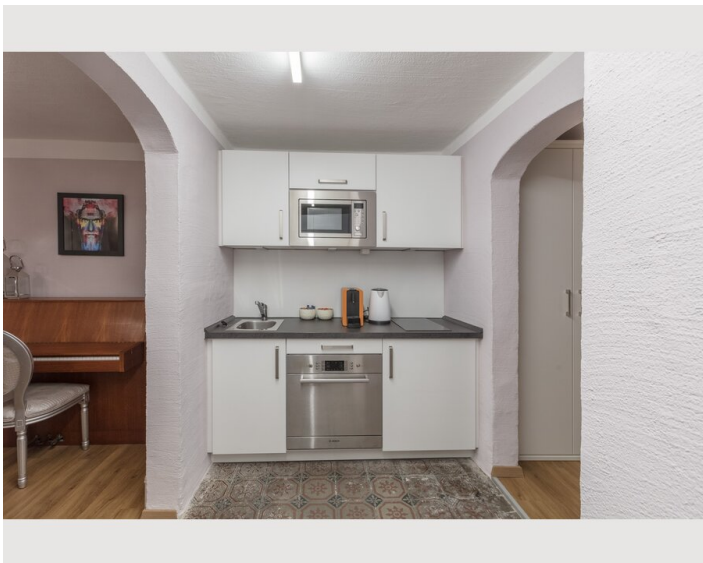

Picture gallery