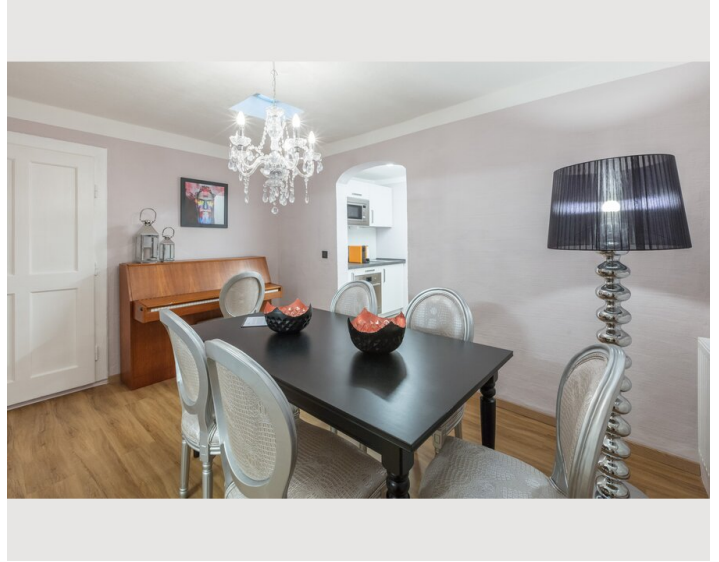

Picture gallery