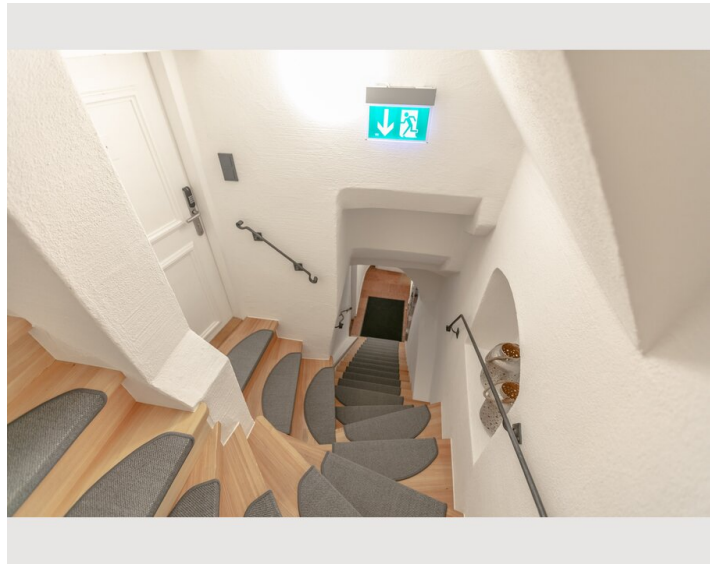

1x Single bed

Descripton of accommodation

The exclusive and spacious ROCKSTAR APARTMENT covers over 75m² – above the roofs of Salzburg.

Located on the 4th floor of the Stone Lodge, this premium suite offers plenty of space and some special goodies – such as a separate dining room, separate kitchen, two spacious living / sleeping areas, one more bedroom for one person and direct access to the rooftop terrace with breathtaking views over the Salzburg old town.

Picture gallery

Infrastructure

© 100m

🚗 4,1km

Offering a sun terrace, APT. STONE-LODGE is situated in Salzburg, 200 m from Kapuzinerberg & Capuchin Monastery. Salzburg Cathedral is 400 m away. Free WiFi is provided throughout the property.