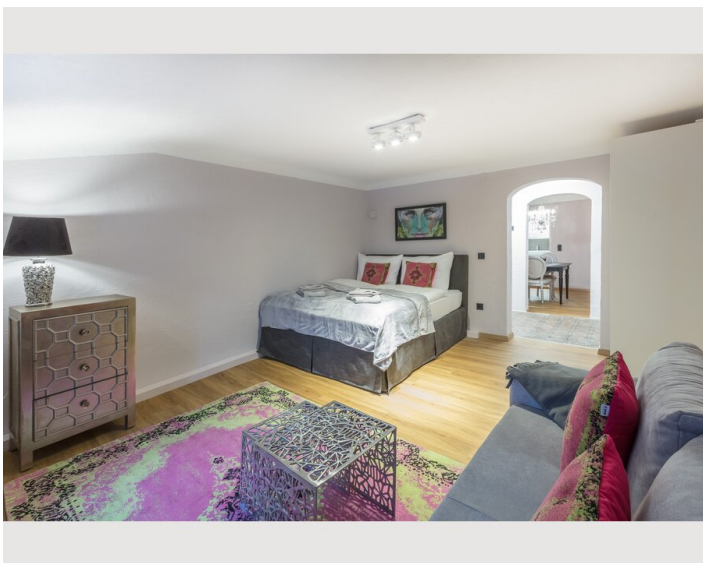

Picture gallery