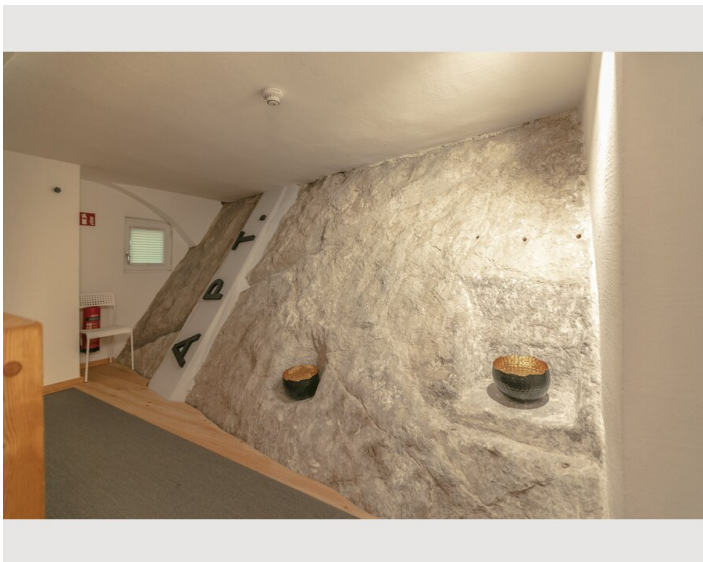

1x Single bed

Descripton of accommodation

The exclusive and spacious ROCKSTAR APARTMENT covers over 75m² – above the roofs of Salzburg.

Located on the 4th floor of the Stone Lodge, this premium suite offers plenty of space and some special goodies – such as a separate dining room, separate kitchen, two spacious living / sleeping areas, one more bedroom for one person and direct access to the rooftop terrace with breathtaking views over the Salzburg old town.

Picture gallery

Infrastructure

© 100m

🚗 4,1km

Offering a sun terrace, APT. STONE-LODGE is situated in Salzburg, 200 m from Kapuzinerberg & Capuchin Monastery. Salzburg Cathedral is 400 m away. Free WiFi is provided throughout the property.