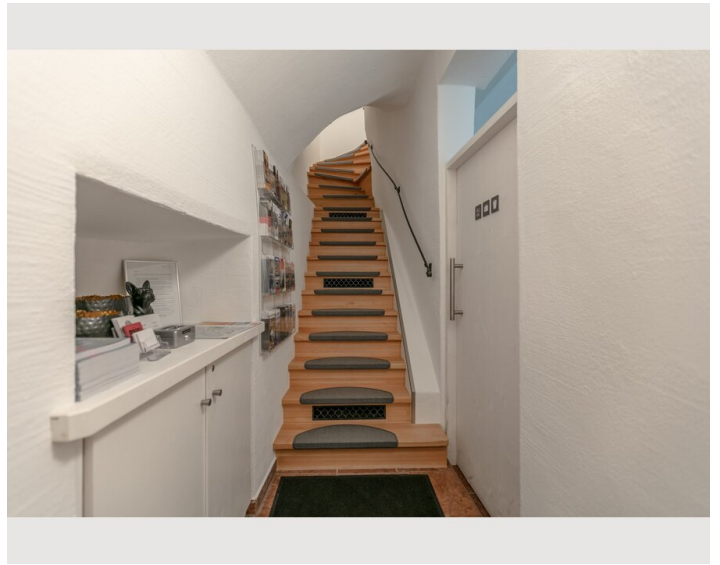

1x Single bed

Descripton of accommodation

The exclusive and spacious ROCKSTAR APARTMENT covers over 75m² – above the roofs of Salzburg.

Located on the 4th floor of the Stone Lodge, this premium suite offers plenty of space and some special goodies – such as a separate dining room, separate kitchen, two spacious living / sleeping areas, one more bedroom for one person and direct access to the rooftop terrace with breathtaking views over the Salzburg old town.

Picture gallery

Infrastructure

© 100m

🚗 4,1km

Offering a sun terrace, APT. STONE-LODGE is situated in Salzburg, 200 m from Kapuzinerberg & Capuchin Monastery. Salzburg Cathedral is 400 m away. Free WiFi is provided throughout the property.