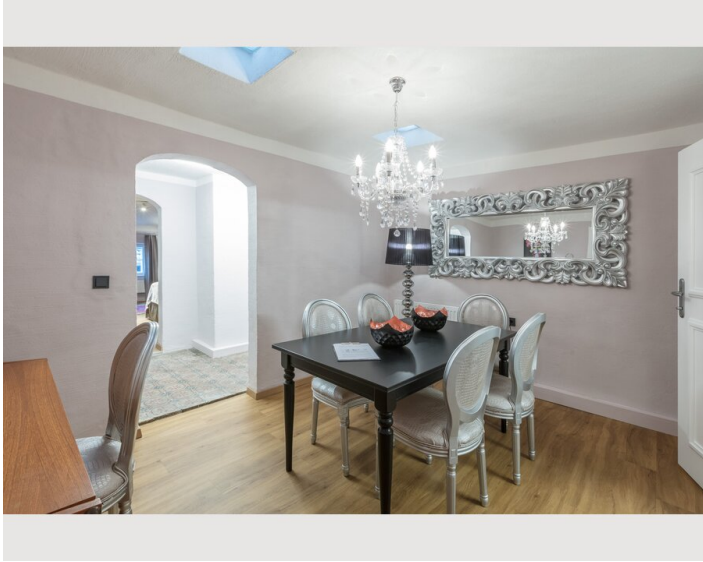

Picture gallery