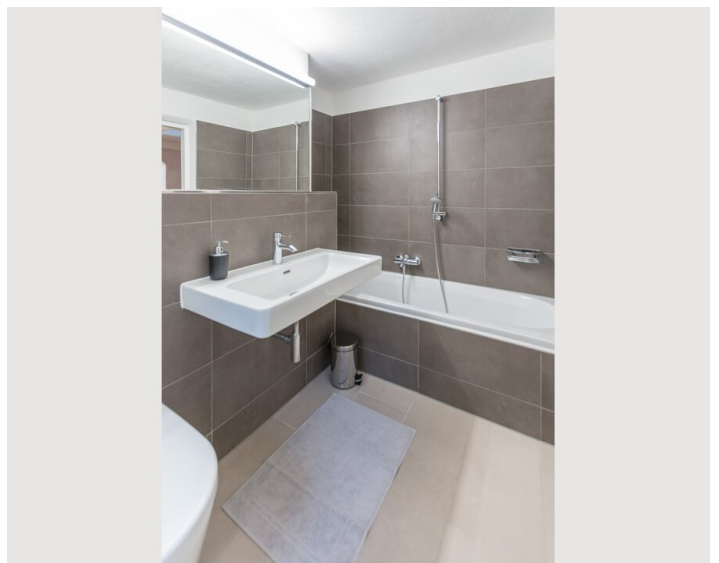

Picture gallery