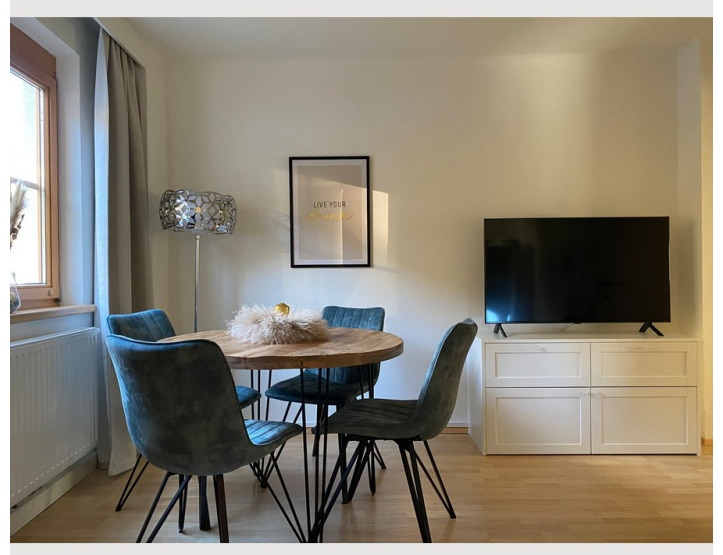

Infrastructure

Can be reached within five walking minutes

Can be reached within 10 driving minutes

Can be reached within 20 driving minutes

Can be reached within five walking minutes

Can be reached within 15 driving minutes

The apartment is perfectly located in the west of Innsbruck and can be reached easily by car, bus and plane. To start your adventures, the city center is in immediate vicinity and can be reached by bus or car in 15 minutes.