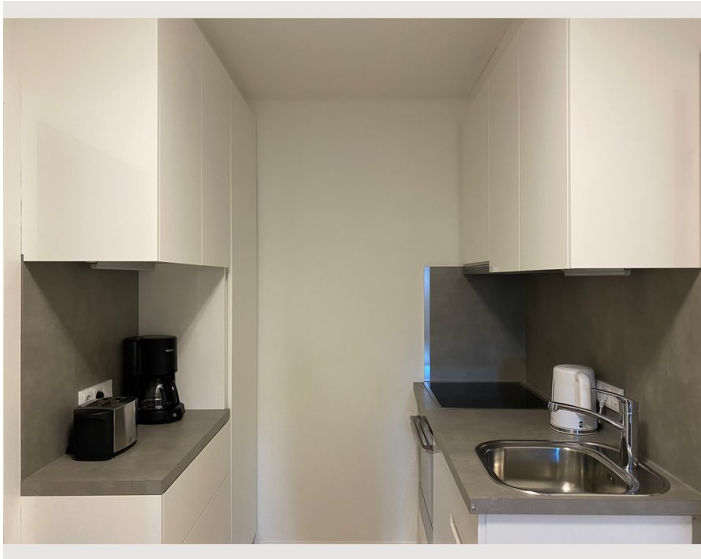

Infrastructure

Can be reached within five walking minutes

Can be reached within 10 driving minutes

Can be reached within 20 driving minutes

Can be reached within five walking minutes

Can be reached within 15 driving minutes

The apartment is perfectly located in the west of Innsbruck and can be reached easily by car, bus and plane. To start your adventures, the city center is in immediate vicinity and can be reached by bus or car in 15 minutes.