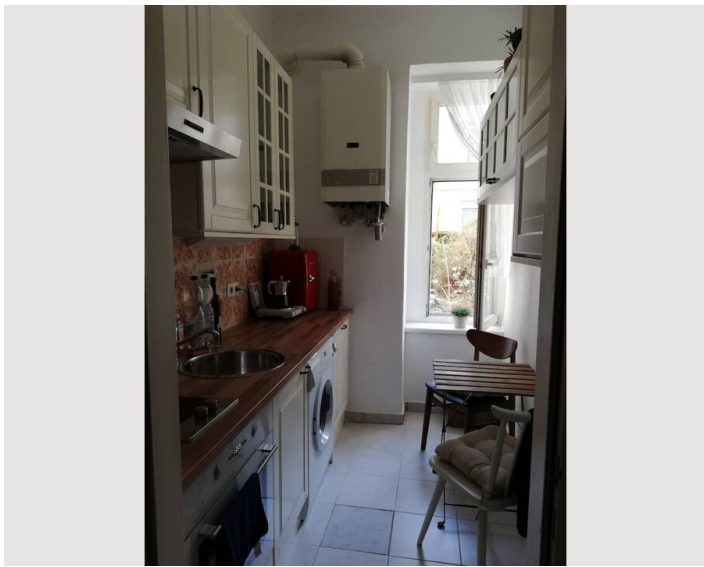

Infrastructure

The next supermarket (Billa Plus) is right across the street, the next drugstore is right next to it in the neighboring house. You can get to the tram (Tram 49) in 5 minutes and the U3 in about 10 minutes.