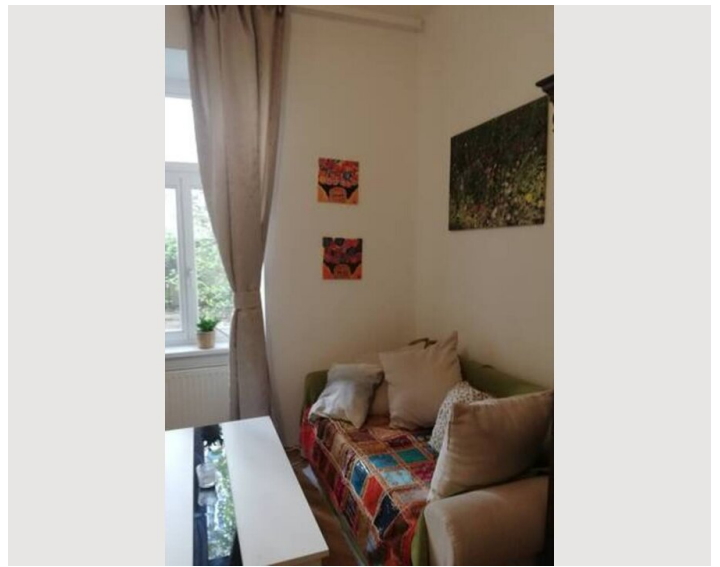

Infrastructure

The next supermarket (Billa Plus) is right across the street, the next drugstore is right next to it in the neighboring house. You can get to the tram (Tram 49) in 5 minutes and the U3 in about 10 minutes.