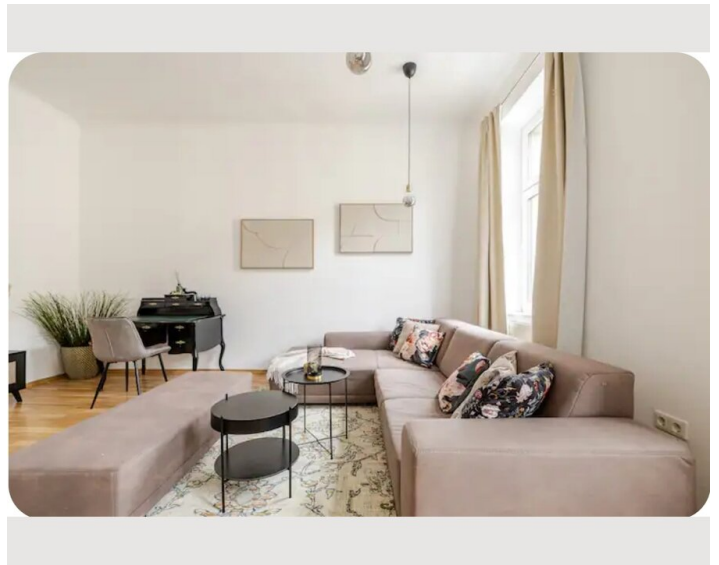

Informations

- Suitable for children
- Short-term parking zone subject to a charge
- Pets forbidden
- Smoking not allowed
- Private entrance
- Regular cleaning at extra cost

Picture gallery