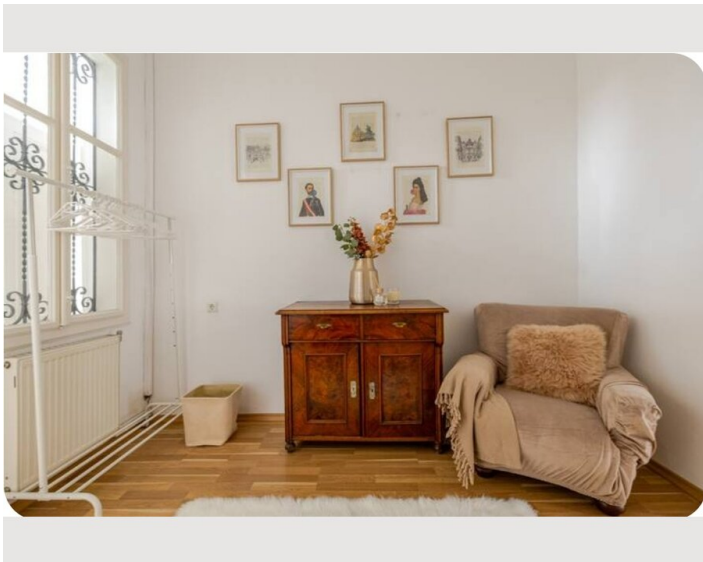

Informations

- Suitable for children
- Short-term parking zone subject to a charge
- Pets forbidden
- Smoking not allowed
- Private entrance
- Regular cleaning at extra cost

Picture gallery