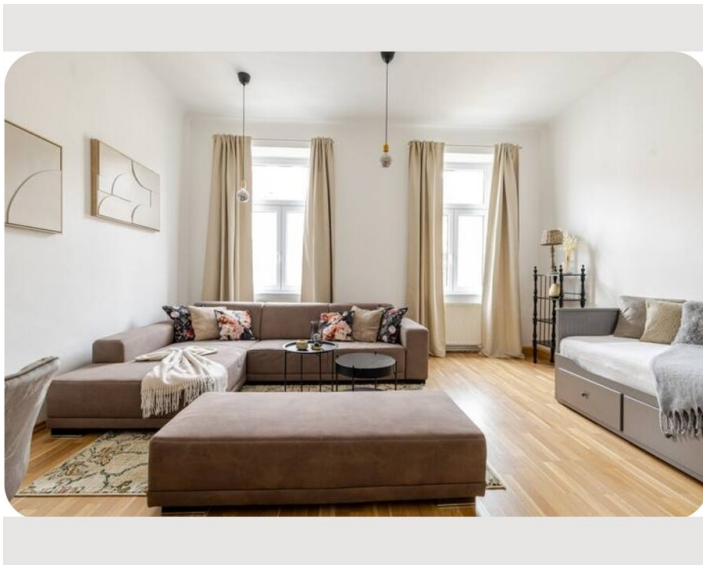

Informations

- Suitable for children
- Short-term parking zone subject to a charge
- Pets forbidden
- Smoking not allowed
- Private entrance
- Regular cleaning at extra cost

Picture gallery