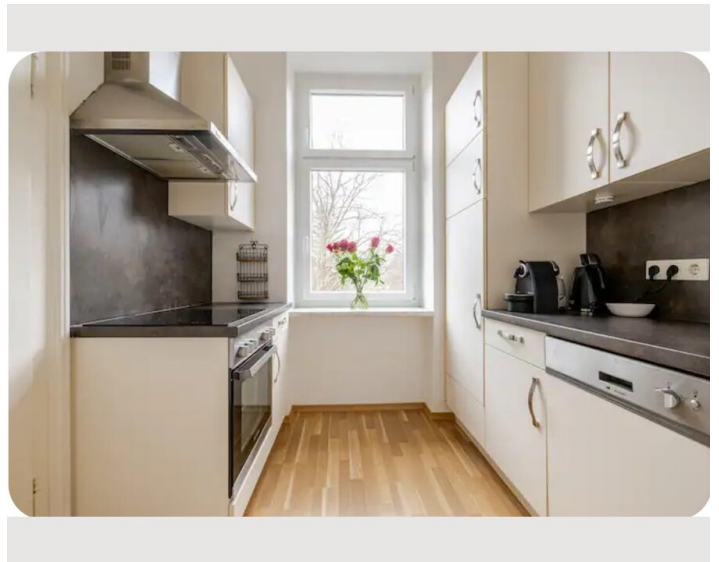

Informations

- Suitable for children
- Short-term parking zone subject to a charge
- Pets forbidden
- Smoking not allowed
- Private entrance
- Regular cleaning at extra cost

Picture gallery