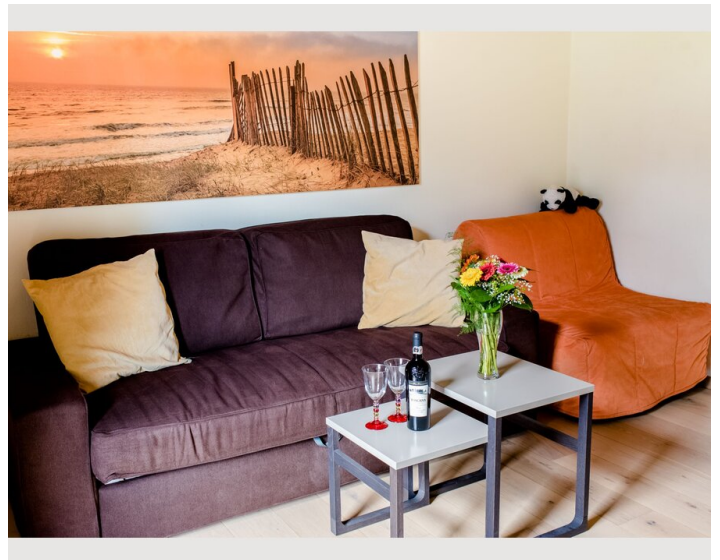

Informations

- Suitable for children
- Private entrance
- Regular cleaning at extra cost
- Smoking not allowed
- Pets forbidden
- Bicycle room free of charge

Picture gallery