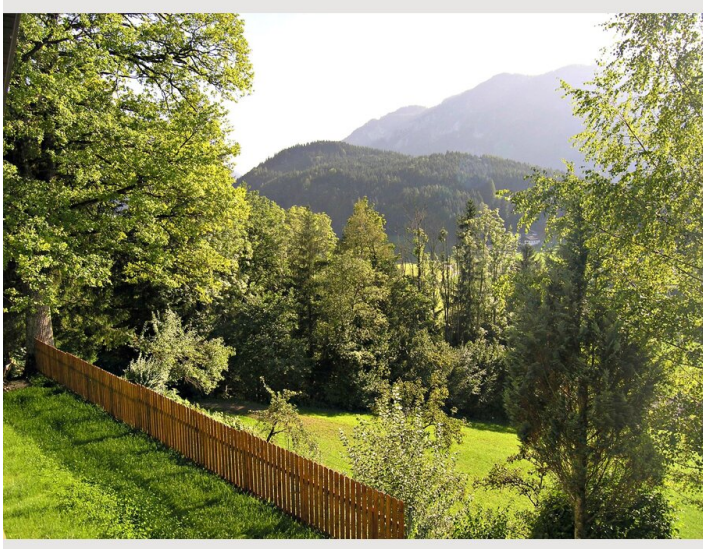

The heating of our entire Mountain View vacation home in Spital am Pyhrn is provided by an environmentally friendly air heating and photovoltaics, which do not consume any raw materials. You can use all our garden furniture (dining tables, chairs, loungers) in the communal garden. In summer you can enjoy the sun, in winter skiing on the Wurzeralm or hiking, biking, climbing, golfing... in the Pyhrn Priel region. The children's playground with slide and swing makes children's hearts beat faster.

Picture gallery

Location