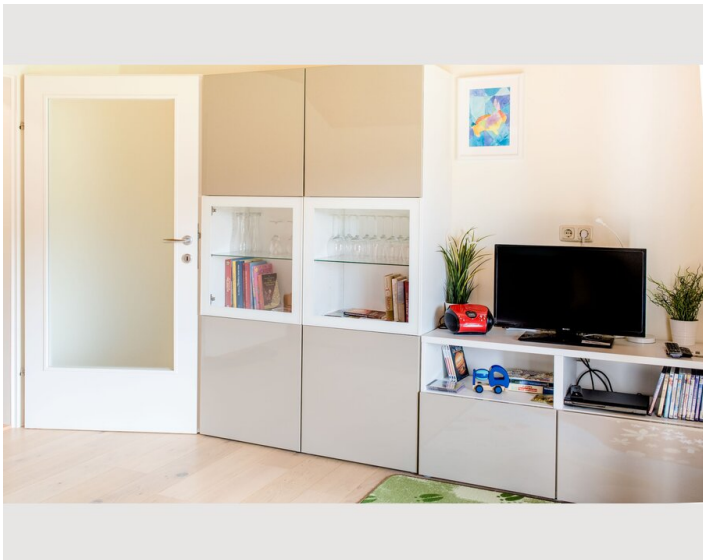

Informations

- Suitable for children
- Private entrance
- Regular cleaning at extra cost
- Smoking not allowed
- Pets forbidden
- Bicycle room free of charge

Picture gallery