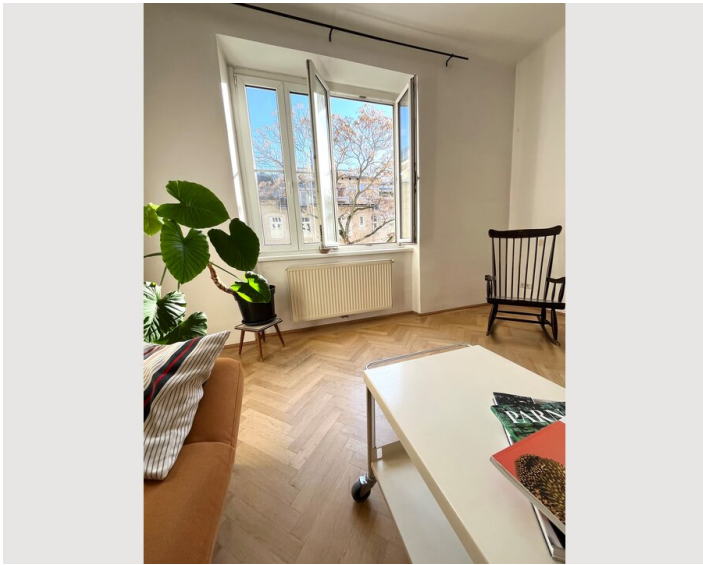

Infrastructure

Supermarkets, bakeries, cafes, restaurants, Naschmarkt, streetcar, bus, metro U1, U4 all within walking distance.