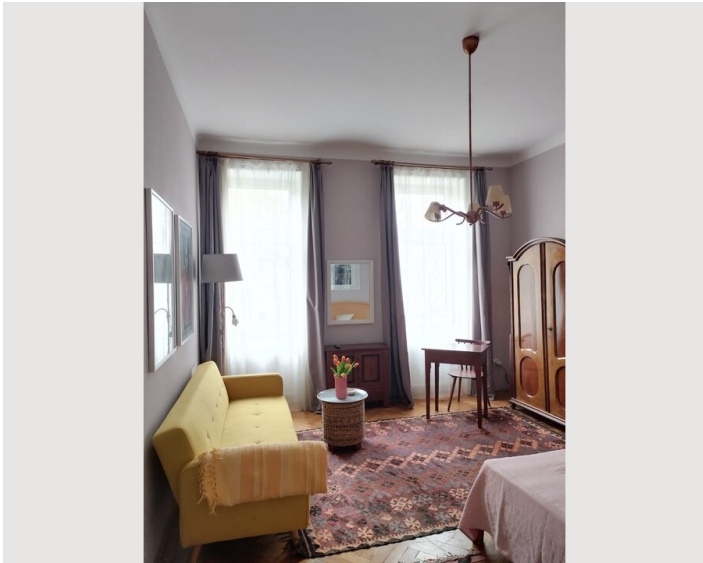

Informations

- Smoking not allowed
- Desk/Workplace
- Pets forbidden
- Short-term parking zone subject to a charge
- Private entrance

Picture gallery