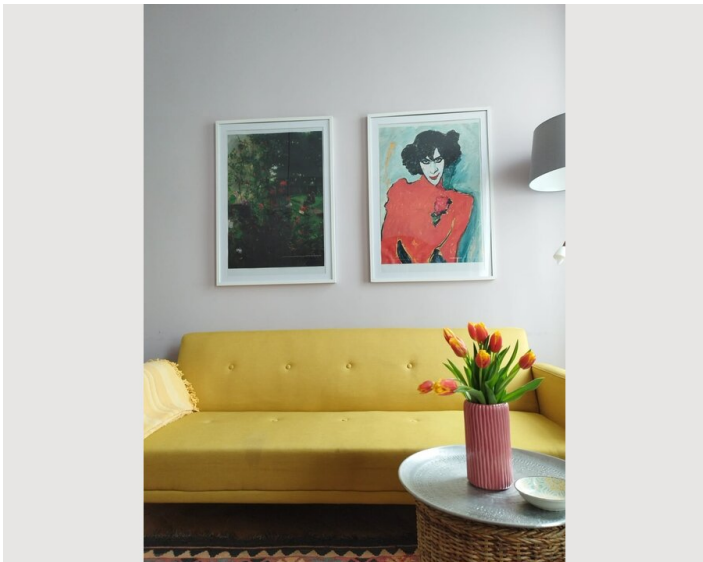

Informations

- Smoking not allowed
- Desk/Workplace
- Pets forbidden
- Short-term parking zone subject to a charge
- Private entrance

Picture gallery