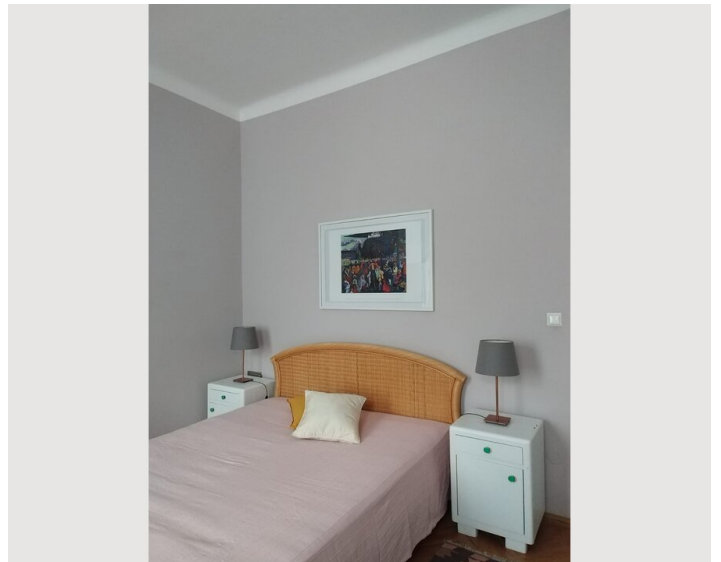

Informations

- Smoking not allowed
- Desk/Workplace
- Pets forbidden
- Short-term parking zone subject to a charge
- Private entrance

Picture gallery