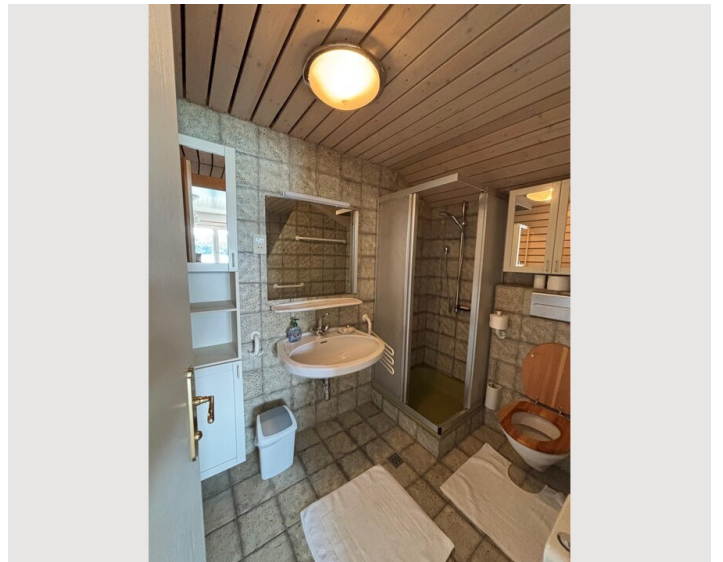

Additional services

All prices are gross per month - billing is done directly with the lessor.

Picture gallery