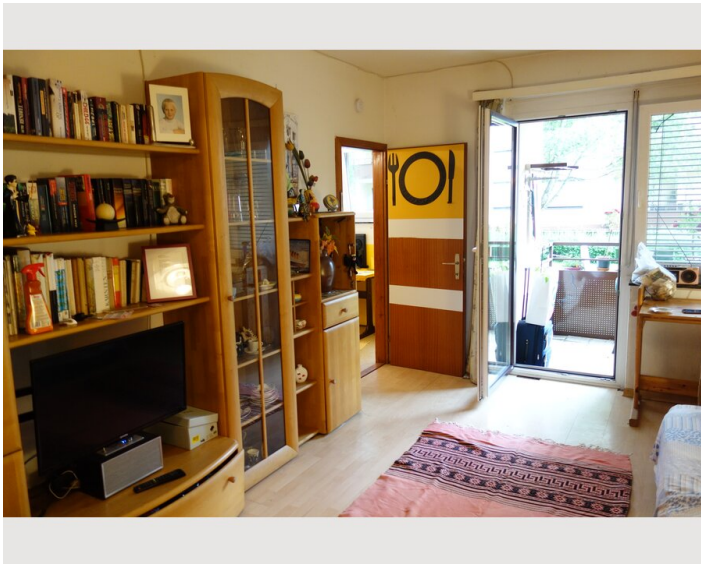

Infrastructure

busstop, a small grocery, drugstore, tobacco as well as restaurants and bakery are within 100 m, a'2 big supermarkets about 5 min. away