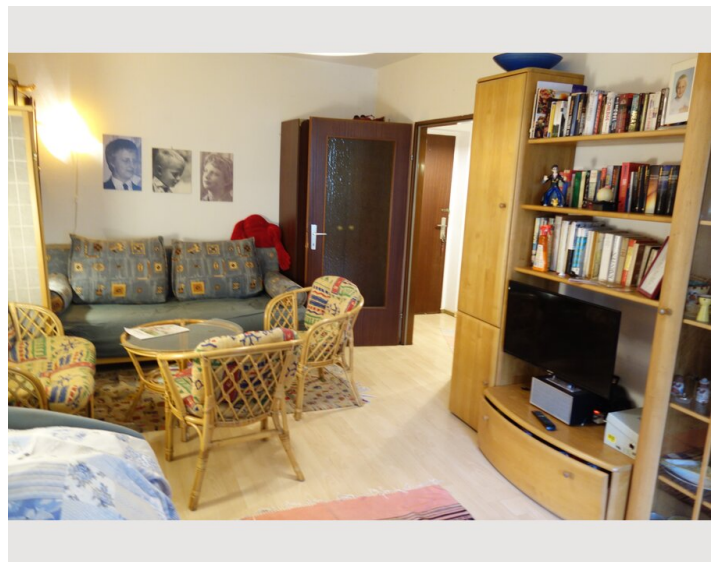

Informations

- Suitable for construction workers
- Smoking allowed
- Pets on request
- Bicycle room free of charge
- Suitable for children
- Desk/Workplace
- Regular cleaning at extra cost

Picture gallery