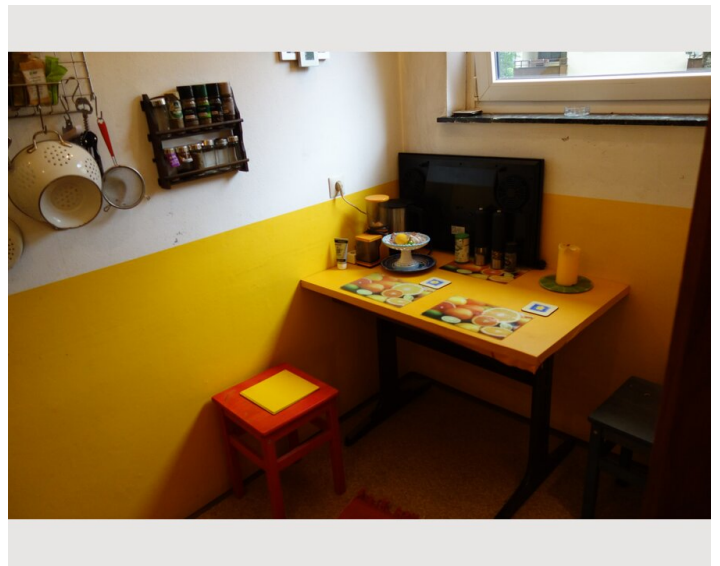

Informations

- Suitable for construction workers
- Smoking allowed
- Pets on request
- Bicycle room free of charge
- Suitable for children
- Desk/Workplace
- Regular cleaning at extra cost

Picture gallery