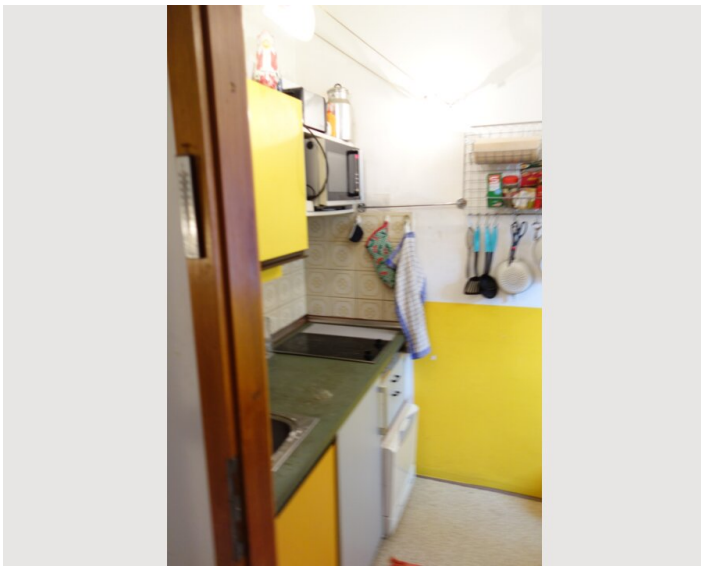

Informations

- Suitable for construction workers
- Smoking allowed
- Pets on request
- Bicycle room free of charge
- Suitable for children
- Desk/Workplace
- Regular cleaning at extra cost

Picture gallery