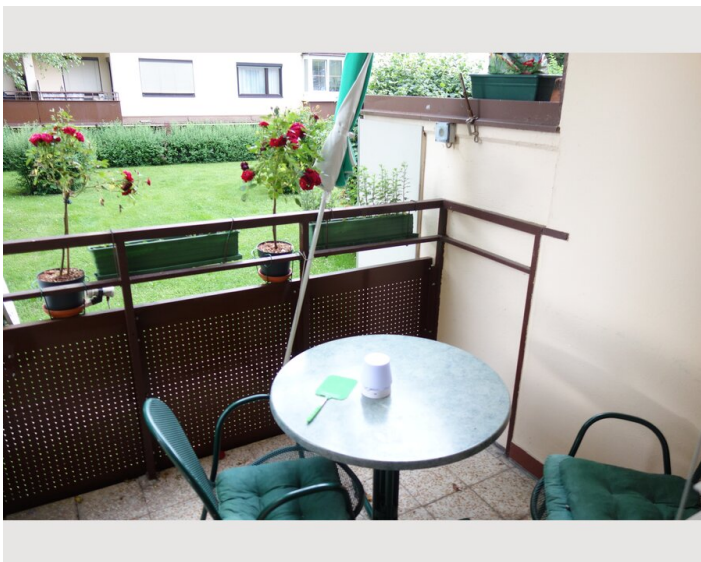

Informations

- Suitable for construction workers
- Smoking allowed
- Pets on request
- Bicycle room free of charge
- Suitable for children
- Desk/Workplace
- Regular cleaning at extra cost

Picture gallery