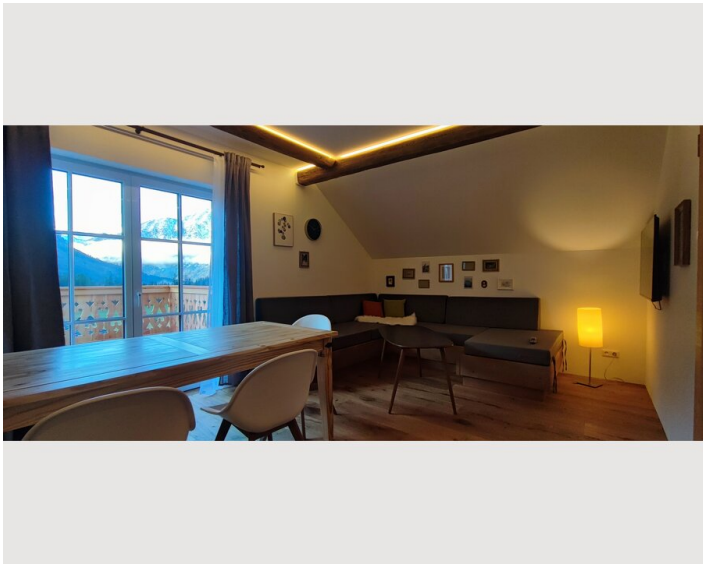

## Description of accommodation

The apartment has a spacious living and dining room, which offers plenty of natural light through a double-leaf balcony door and provides direct access to the roof terrace. Here you can enjoy the view of the surrounding meadows and experience nature to the full. The kitchen is fully equipped and offers all the amenities you need for everyday life. The bathroom is modern, with a walk-in shower. The apartment has a private entrance and a private staircase (integrated into the apartment). The quiet location of the farm allows for a relaxed living atmosphere, while shopping facilities and the infrastructure of the region are easily accessible. The apartment is particularly suitable for people who appreciate the tranquillity of country life and are looking for modern living quality at the same time.

## Picture gallery