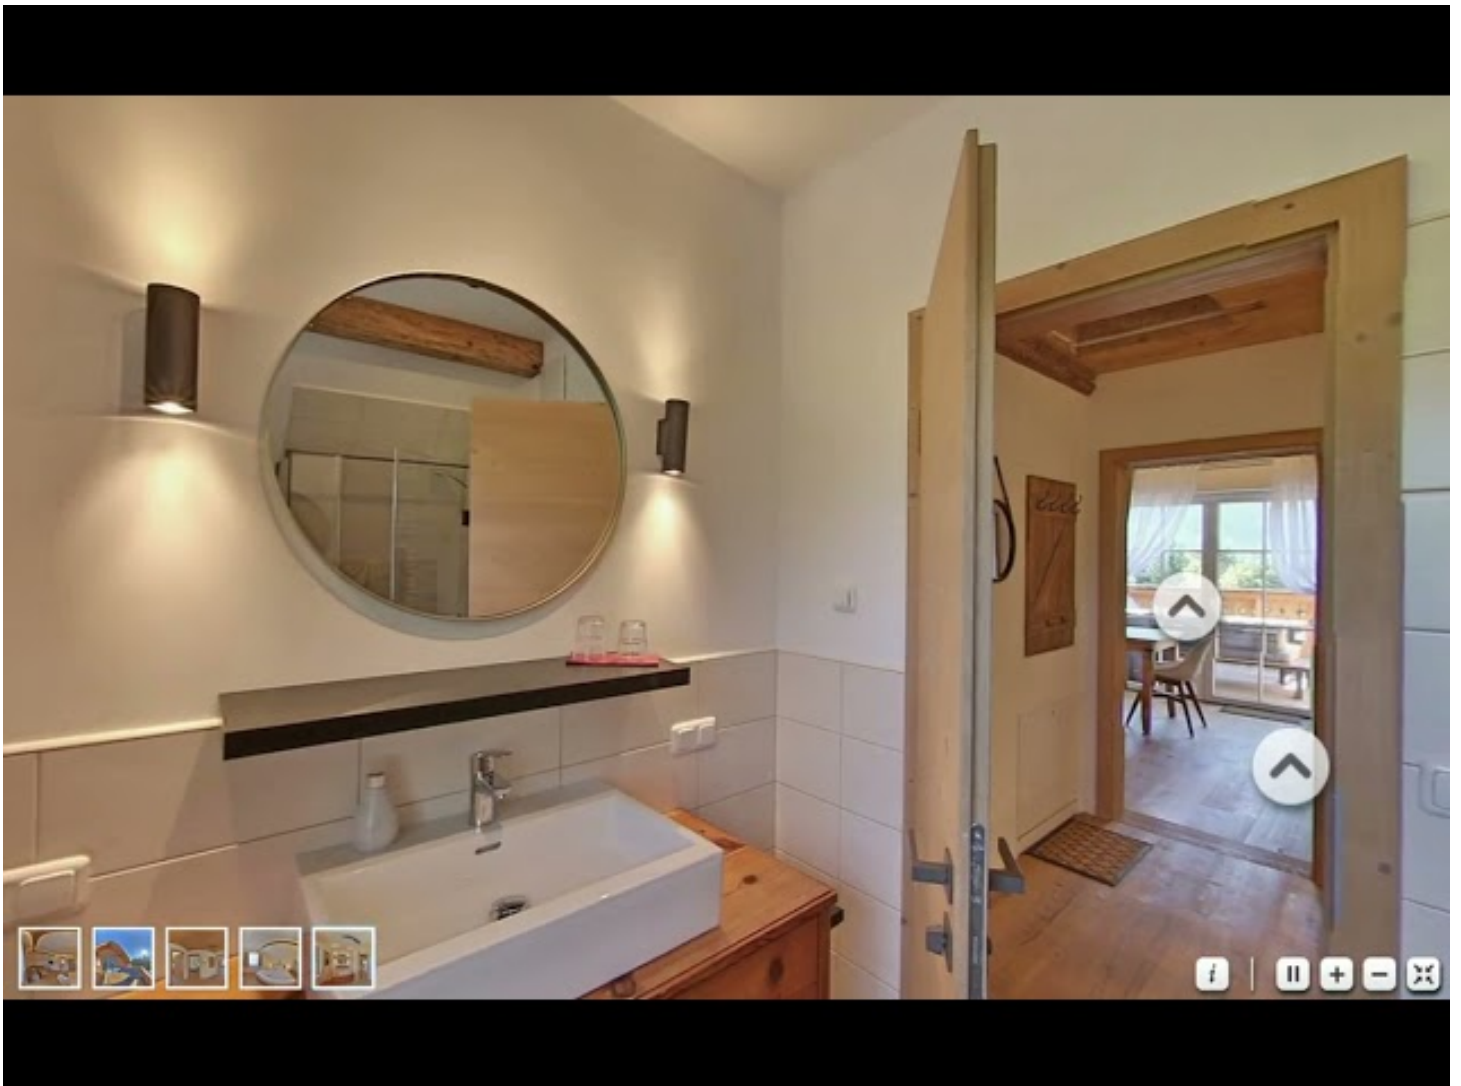

Video

Goto Video