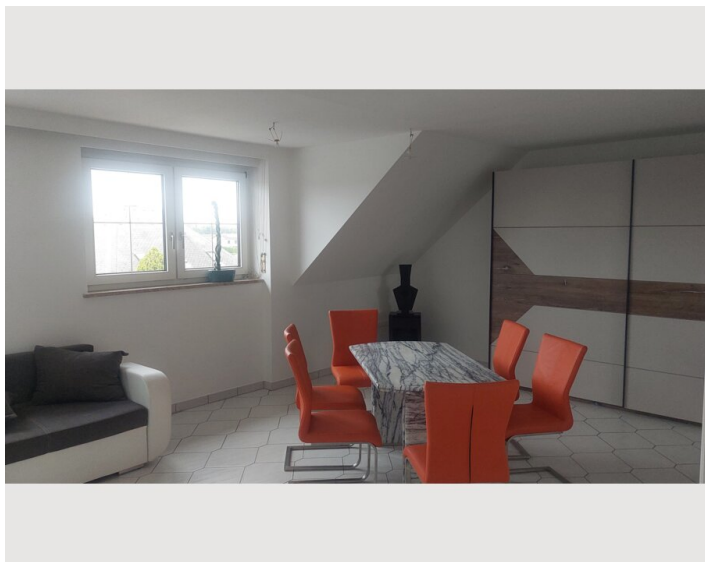

Picture gallery