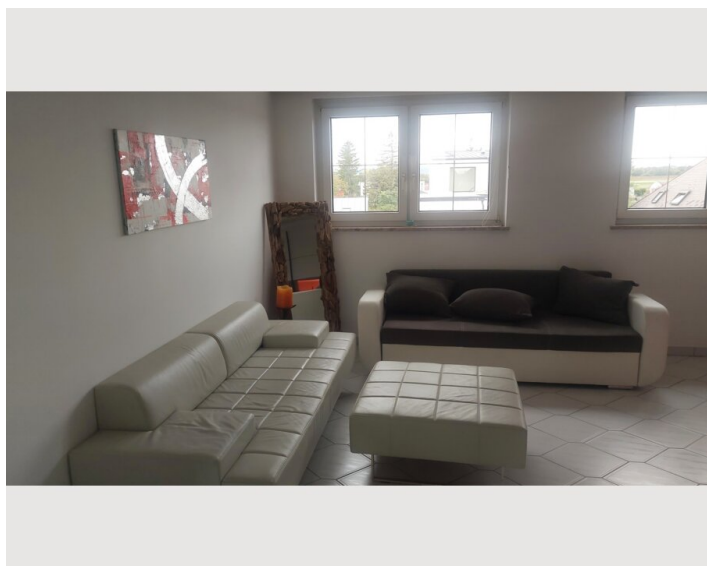

Picture gallery