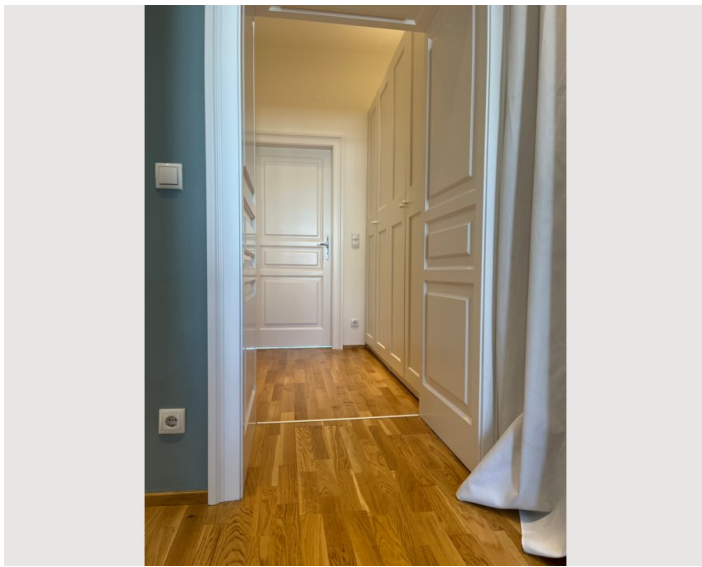

Infrastructure

Many Supermarkets around the corner. Pharmacy on the opposite of the house. Food stations around. 18 mins to the center (first district)