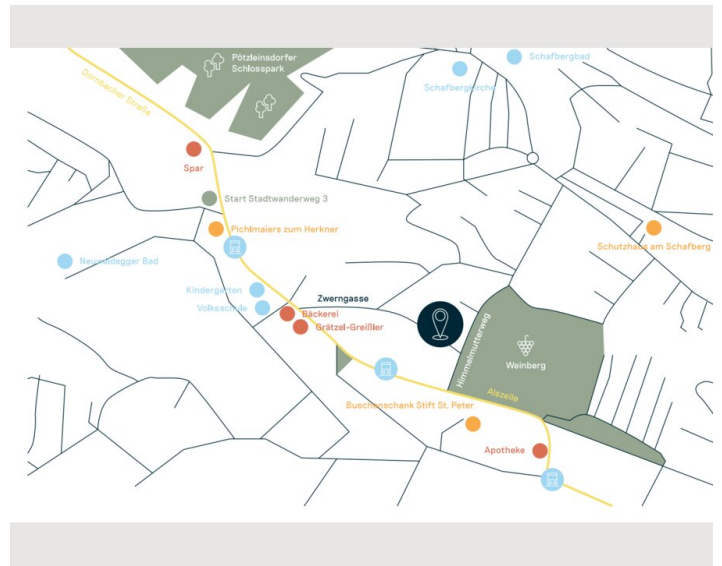

## Infrastructure

22 min. from downtown tram line 43 to Himmelmutterweg station

## Location