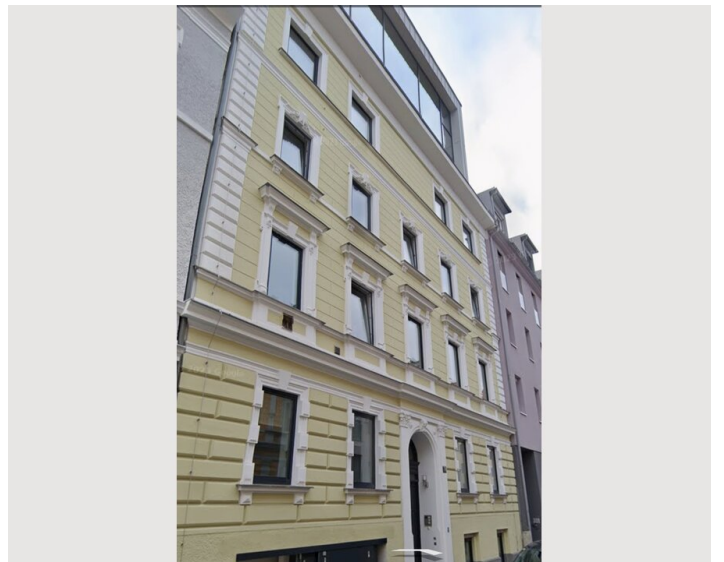

The accommodation

Welcome to our modern home with a feel-good atmosphere, just a short walk from Linz Cathedral. This stylish flat offers not only contemporary design, but also a cosy atmosphere to make your stay in Linz unforgettable.

About this accommodation

Welcome to a modern home with a feel-good atmosphere, just a few steps away from Linz Cathedral. The stylish flat offers two bedrooms with cosy beds and a living room with a sofa bed. The fully equipped kitchen and modern bathroom ensure comfort. The central location makes it easy to explore the historic city centre and cultural highlights. Free WiFi, local recommendations are available.

Location:*

Enjoy the central location near Linz Cathedral and explore the historic city centre, museums and cultural highlights in comfort. The connection to public transport allows you to explore Linz and its surroundings effortlessly.

Picture gallery

Infrastructure

Enjoy the central location near Linz Cathedral and explore the historic city centre, museums and cultural highlights in comfort. The connection to public transport allows you to explore Linz and its surroundings effortlessly.