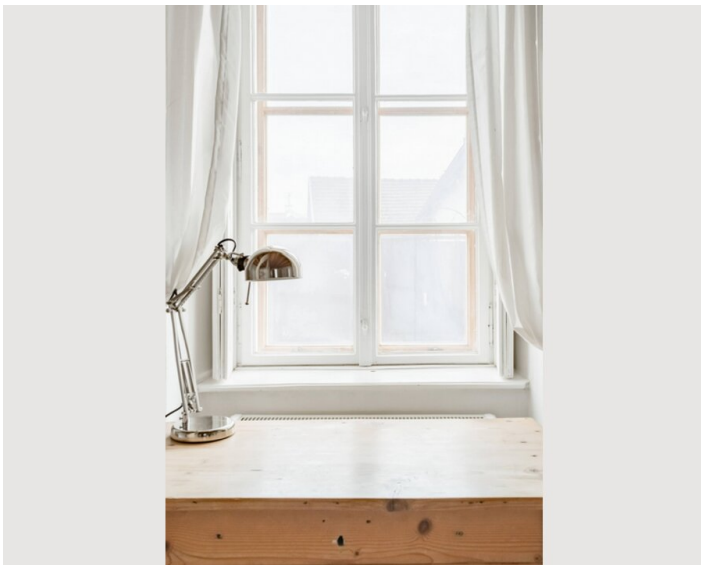

Infrastructure

Bus station 2 minutes walking

Supermarkets in walking distance

about 20 minutes to the city center

10 Minutes walking to U4 Ober St. Veit

The apartment is located in the charming area of Ober St. Veit, right next to the subway station. There are many bakeries, supermarkets, and restaurants in the vicinity. However, the apartment itself is situated on a quiet street.