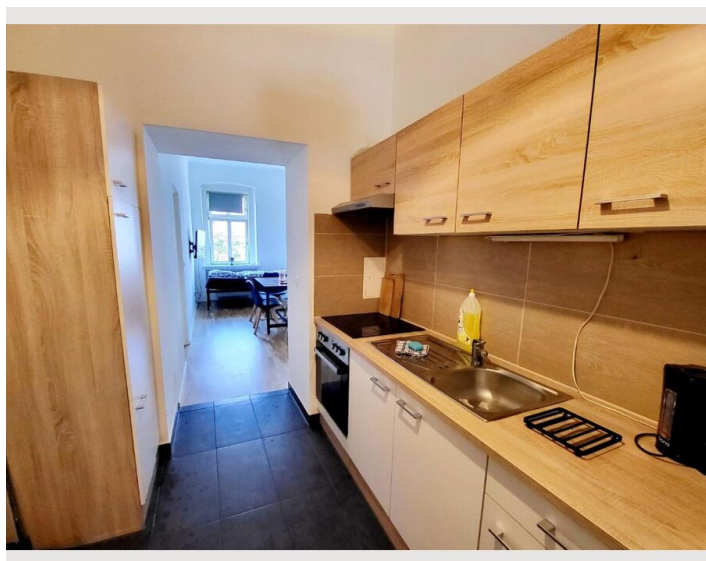

Picture gallery