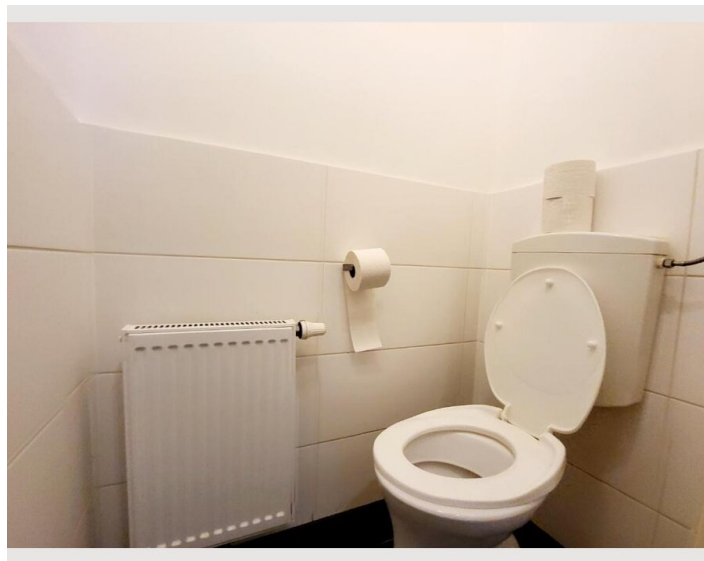

Picture gallery