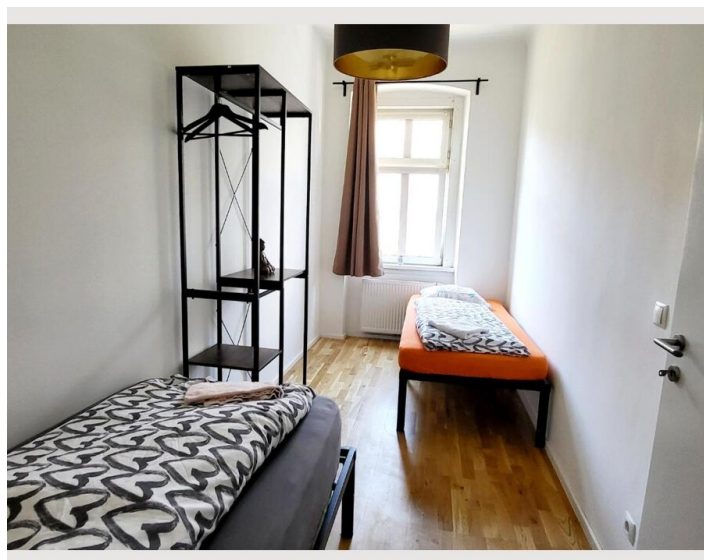

Picture gallery