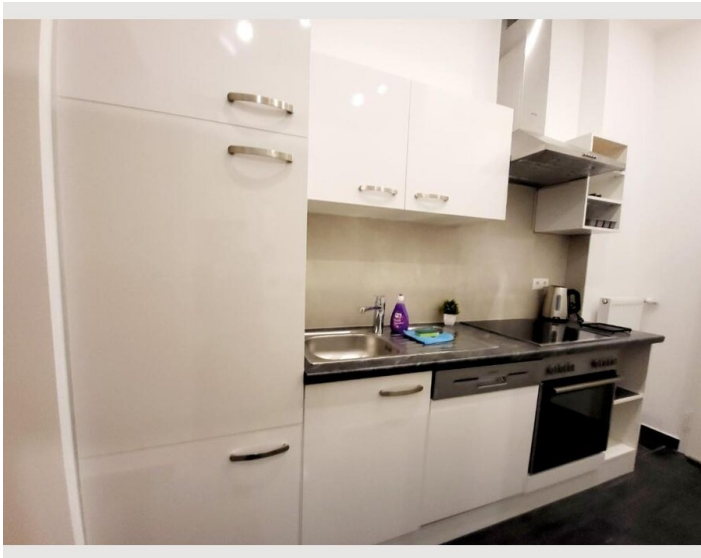

Informations

- Suitable for construction workers
- Short-term parking zone subject to a charge
- Regular cleaning at extra cost
- Smoking not allowed
- Pets forbidden

Picture gallery