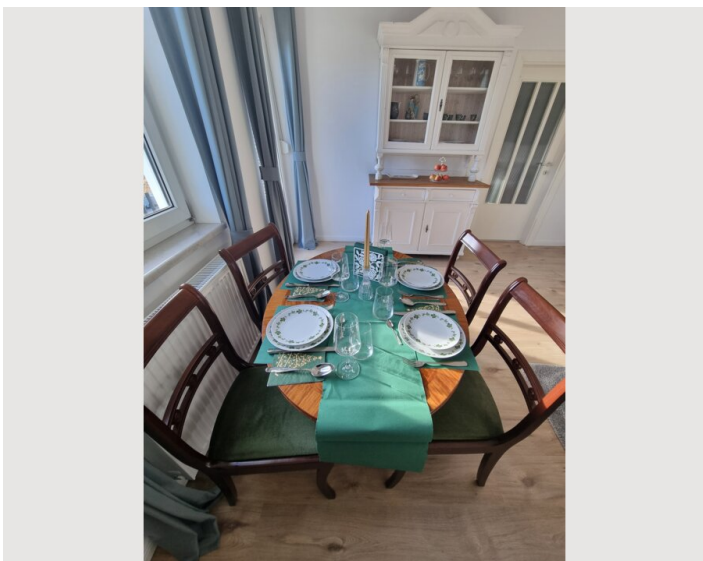

Equipment & Features

Basic equipment

- Balcony
- Internet/Wifi
- Private washing machine
- Towels
- Aircondition
- Hairdryer
- Garden sharing
- TV
- Bedclothes
- Private toilet
- Cleaning utensils

Kitchen

- Private kitchen
- Glasses/Tableware
- Dishwasher
- Cooking utensils
- Coffee machine
- Microwave

Informations

- Suitable for construction workers
- Smoking not allowed
- Pets on request
- Suitable for children
- Private entrance
- Regular cleaning at extra cost

Picture gallery