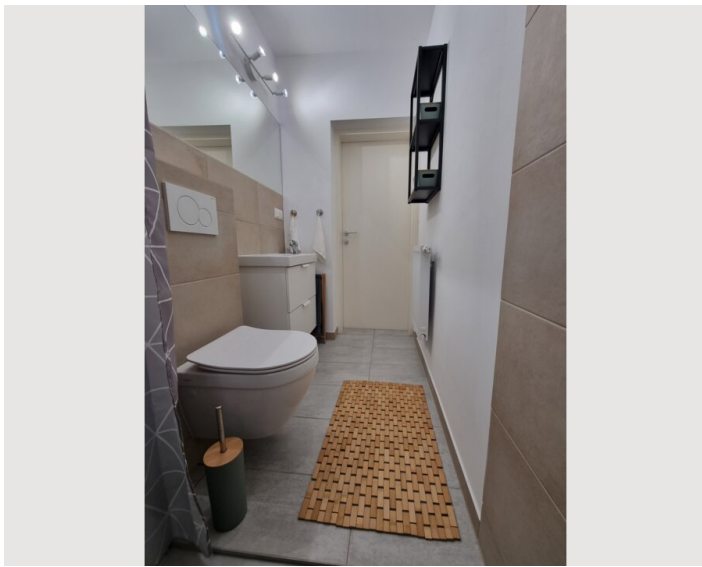

Infrastructure

📍 2 minutes walk

🚶 5 minutes walk

🚶 10 minutes walk

The apartment is located in Melk near the pedestrian zone. The apartment has its own terrace with a view of Melk Abbey.

There are many excursion destinations. The Wachau is not far away, the Jauerling ski arena, but the Alpine foothills also offer many excursion destinations.