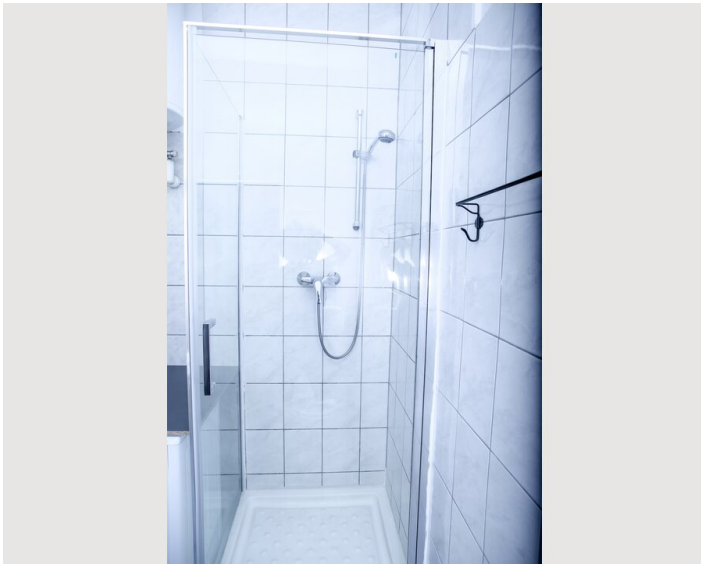

Infrastructure

Bacherplatz

Subway stop Pilgramgasse

Public transportation is right around the corner.
Bus stop Bacherplatz is right behind the house and the subway stop Pilgramgasse is less than 5 minutes walking from the apartment.