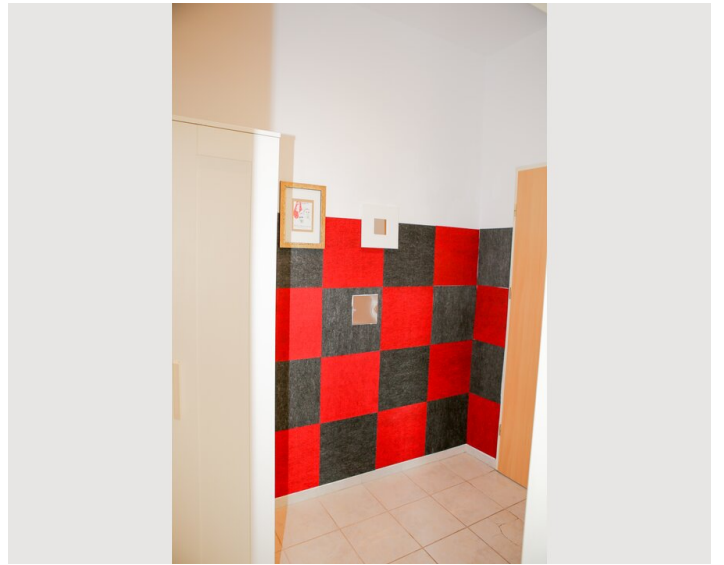

1x Double bed (1,40 m x 2 m)

Description of accommodation

I am happy to offer you my apartment. The apartment is warm and cosy. The apartment is located in the middle of Vienna.

Attractions:

- Palace Schönbrunn (10min)
- Naschmarkt (10min)
- Opera (10min)
- Albertina (10min)
- Hofburg (15min)
- Sisi Museum (15min)
- City Hall (15min)

Picture gallery

Infrastructure

 Bacherplatz

 Subway stop Pilgramgasse

Public transportation is right around the corner.
Bus stop Bacherplatz is right behind the house and the subway stop Pilgramgasse is less than 5 minutes walking from the apartment.