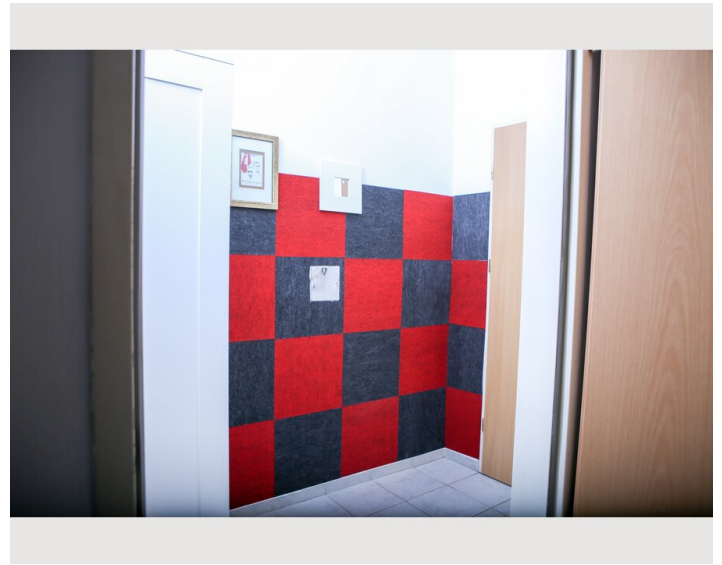

Infrastructure

Bacherplatz

Subway stop Pilgramgasse

Public transportation is right around the corner.
Bus stop Bacherplatz is right behind the house and the subway stop Pilgramgasse is less than 5 minutes walking from the apartment.