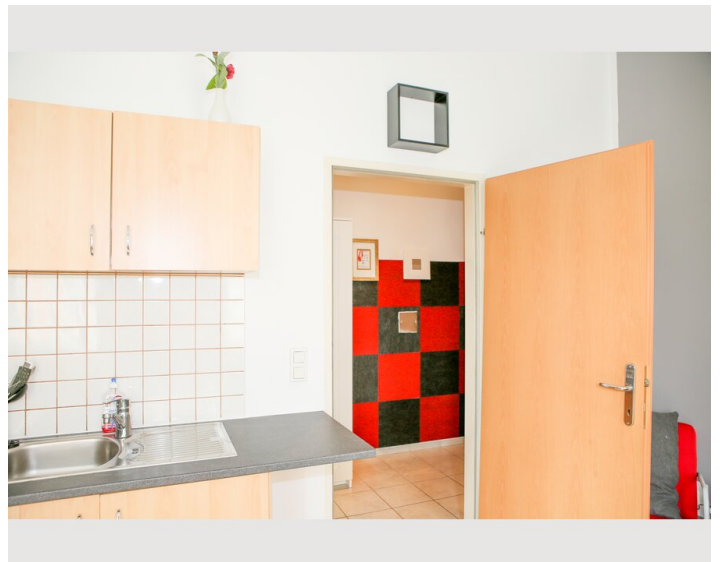

1x Double bed (1,40 m x 2 m)

Description of accommodation

I am happy to offer you my apartment. The apartment is warm and cosy. The apartment is located in the middle of Vienna.

Attractions:

- Palace Schönbrunn (10min)
- Naschmarkt (10min)
- Opera (10min)
- Albertina (10min)
- Hofburg (15min)
- Sisi Museum (15min)
- City Hall (15min)

Picture gallery

Infrastructure

 Bacherplatz

 Subway stop Pilgramgasse

Public transportation is right around the corner.
Bus stop Bacherplatz is right behind the house and the subway stop Pilgramgasse is less than 5 minutes walking from the apartment.