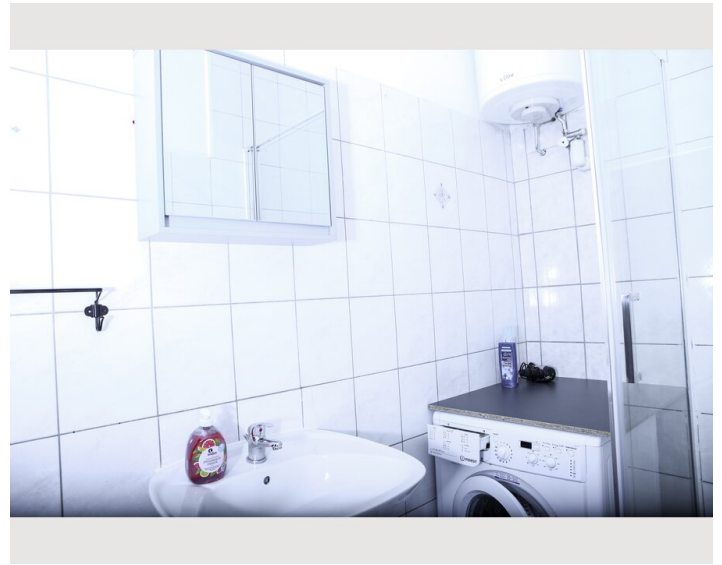

Infrastructure

Bacherplatz

Subway stop Pilgramgasse

Public transportation is right around the corner.
Bus stop Bacherplatz is right behind the house and the subway stop Pilgramgasse is less than 5 minutes walking from the apartment.