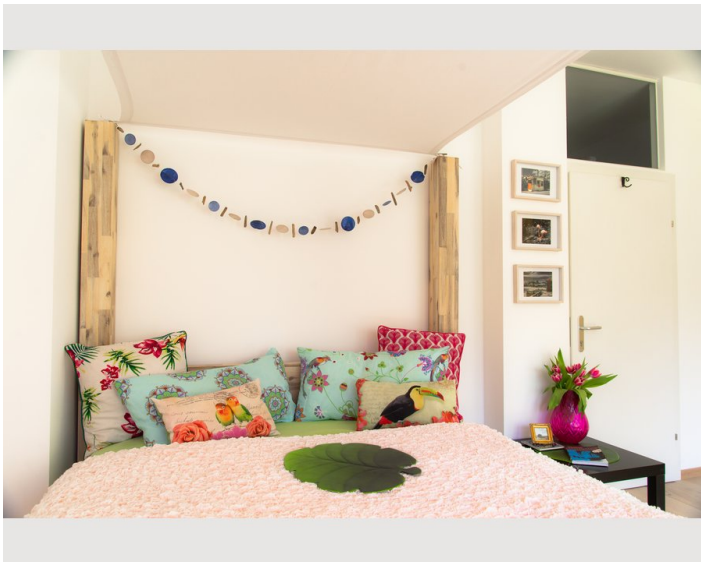

Informations

- Smoking not allowed
- Desk/Workplace
- Pets forbidden
- Short-term parking zone subject to a charge
- Private entrance

Picture gallery