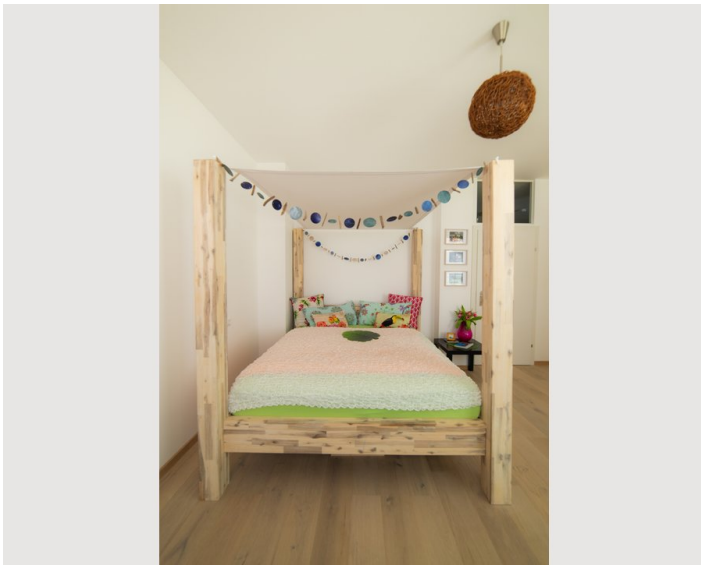

Informations

- Smoking not allowed
- Desk/Workplace
- Pets forbidden
- Short-term parking zone subject to a charge
- Private entrance

Picture gallery