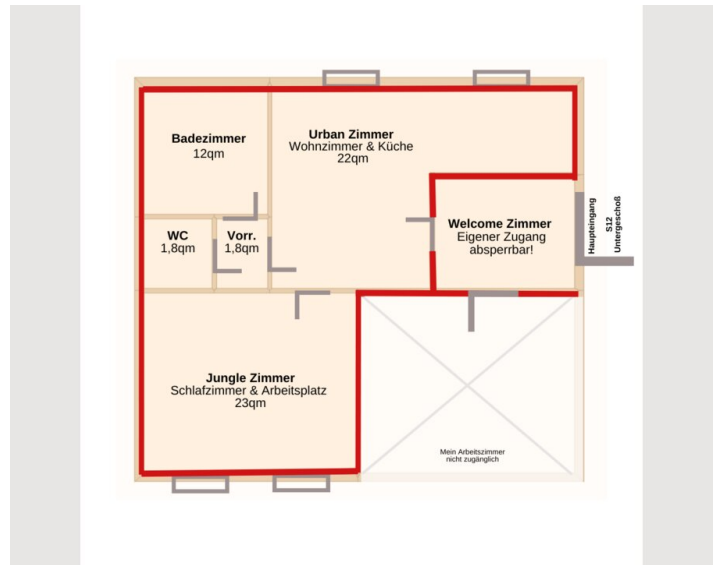

1x Double bed (1,60 m x 2 m)

Living & Sleeping

Descripton of accommodation

The entire Eldorado is a basement flat and on 64 square meters you can feel completely at ease.

Jungle room - bedroom & workplace 23sqm

Picture gallery

Infrastructure

 Tram Line 1 and 7

The perfect location lets you choose between nature and the urban. Located at the foot of the Plabutsch mountain, there are numerous activities for every interest.