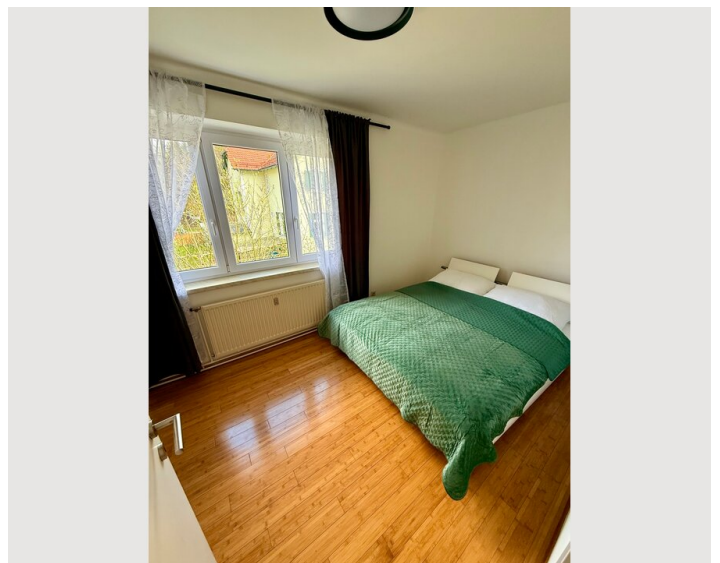

Equipment & Features

Basic equipment

- Balcony
- TV
- Bedclothes
- Private toilet
- Vacuum cleaner
- Hairdryer
- Garden sharing
- Private washing machine
- Towels
- Private parking space
- Iron & ironing board

Kitchen

- Private kitchen
- Glasses/Tableware
- Cooking utensils
- Dishwasher

Informations

- Suitable for children
- Pets on request
- Smoking not allowed
- Regular cleaning at extra cost

Picture gallery