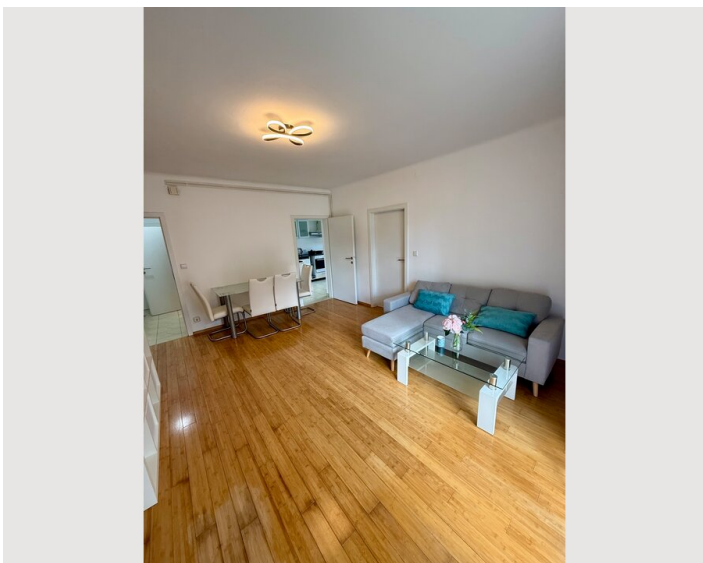

Equipment & Features

Basic equipment

- Balcony
- TV
- Bedclothes
- Private toilet
- Vacuum cleaner
- Hairdryer
- Garden sharing
- Private washing machine
- Towels
- Private parking space
- Iron & ironing board

Kitchen

- Private kitchen
- Glasses/Tableware
- Cooking utensils
- Dishwasher

Informations

- Suitable for children
- Pets on request
- Smoking not allowed
- Regular cleaning at extra cost

Picture gallery