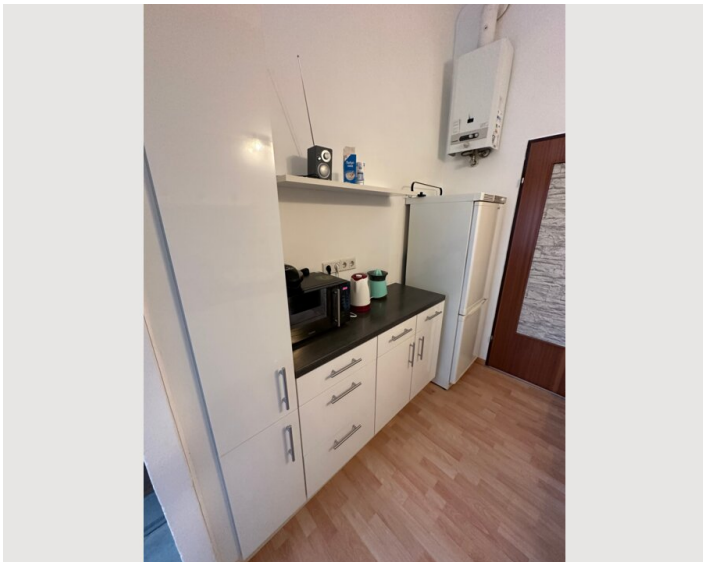

Informations

- Suitable for construction workers
- Smoking not allowed
- Desk/Workplace
- Pets forbidden
- Suitable for children
- Short-term parking zone subject to a charge
- Private entrance
- Regular cleaning at extra cost

Picture gallery