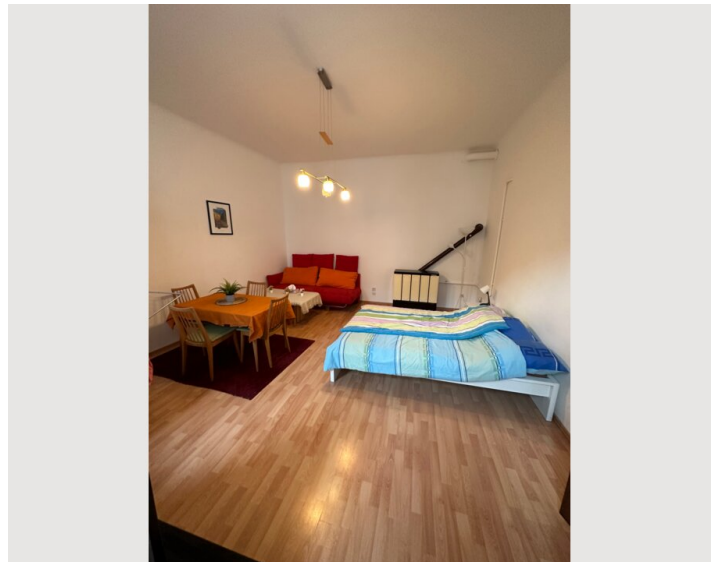

Informations

- Suitable for construction workers
- Smoking not allowed
- Desk/Workplace
- Pets forbidden
- Suitable for children
- Short-term parking zone subject to a charge
- Private entrance
- Regular cleaning at extra cost

Picture gallery