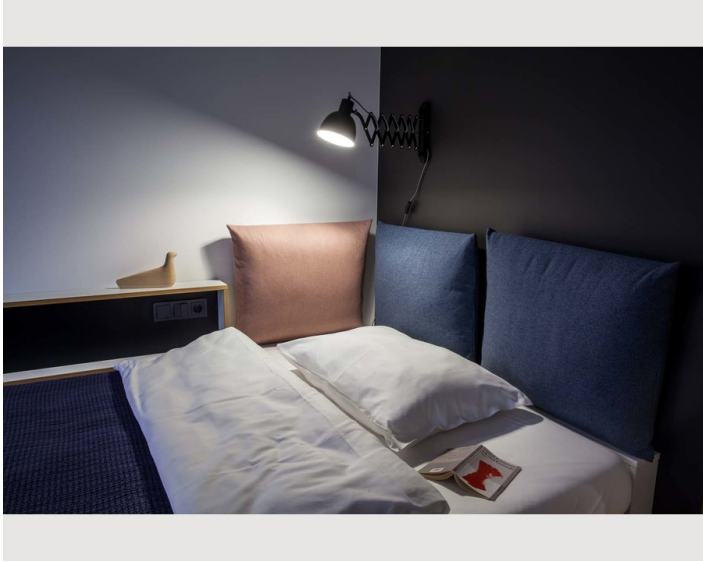

HOW TO CHECK-IN

BEFORE ARRIVAL
Download HOTELBIRD app for free or use the link in your arrival email

Apple

Android

Use pre Check-in to save time

ON ARRIVAL
Use our self service terminals and follow the instructions on the screen

With Hotelbird app: Use your phone as a room key

Without Hotelbird app: Use a key card