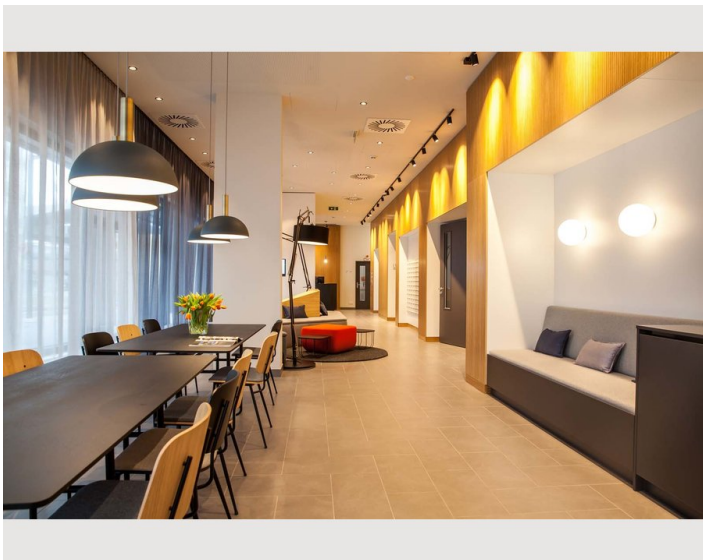

HOW TO CHECK-IN

BEFORE ARRIVAL
Download HOTELBIRD app for free or use the link in your arrival email

Apple

Android

Use pre Check-in to save time

ON ARRIVAL
Use our self service terminals and follow the instructions on the screen

With Hotelbird app: Use your phone as a room key

Without Hotelbird app: Use a key card