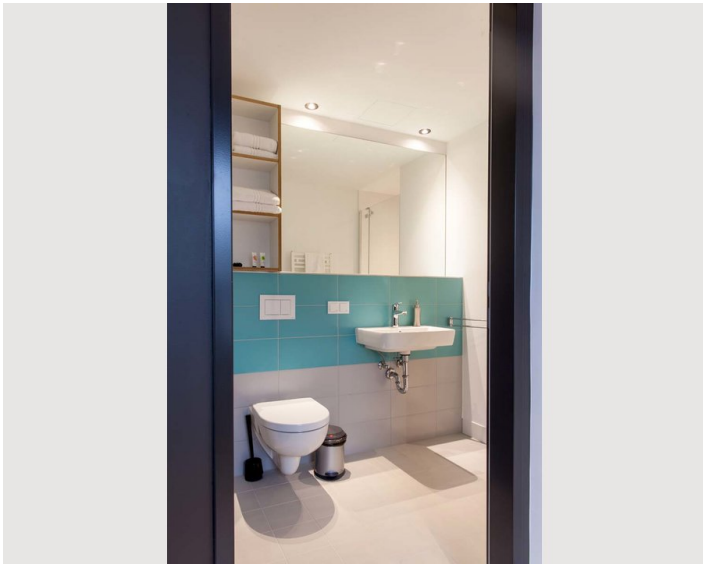

HOW TO CHECK-IN

BEFORE ARRIVAL
Download HOTELBIRD app for free or use the link in your arrival email

Apple

Android

Use pre Check-in to save time

ON ARRIVAL
Use our self service terminals and follow the instructions on the screen

With Hotelbird app: Use your phone as a room key

Without Hotelbird app: Use a key card