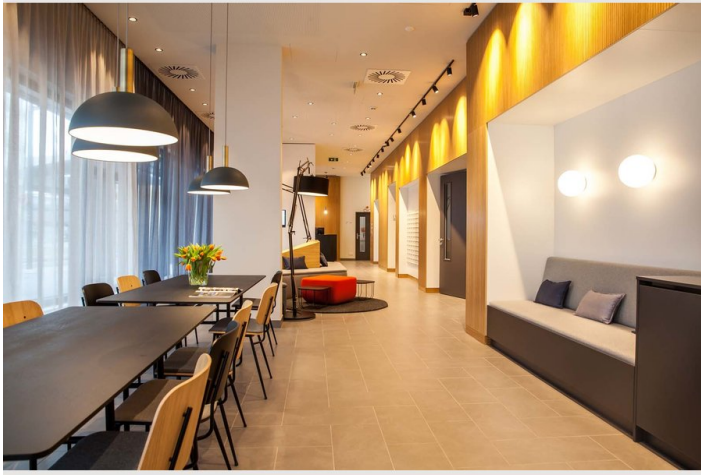

HOW TO CHECK-IN

BEFORE ARRIVAL

Download **HOTELBIRD** app for free or use the link in your arrival email

Apple

Android

Use pre Check-in to save time

ON ARRIVAL

Use our self service terminals and follow the instructions on the screen

With Hotelbird app: Use your phone as a room key

Without Hotelbird app: Use a key card

SMART TO KNOW

HOUSEKEEPING

1x per week
Need more cleaning?
No problem, rebook any time for an extra fee or use our fully equipped cleaning room to do it yourself

SHARED LAUNDRY ROOM

Washer and dryer always available
Iron & ironing board available for loan

FREE EXTRA PERSON

No additional charge for extra person, only for extra bed

RECEPTION

Not always staffed, but you can call us 24/7
No luggage storage

CHECK-IN

From 3pm, no end time

SMARTments®

Infrastructure

📍 City center: ca. 2,8 km

🚆 Train station: approx. 80 m

🚌 Bus stop: approx. 90 m

🛒 Supermarket: approx. 80 m

The apartment is located near the main train station. The great connection to the city center and state-of-the-art office complexes characterize the 10th district of Vienna. The up-and-coming development area around the Sonnwendviertel. With short distances to the public transport all possibilities are open to you. So you are with the subway in just 5 minutes on Stephansplatz.