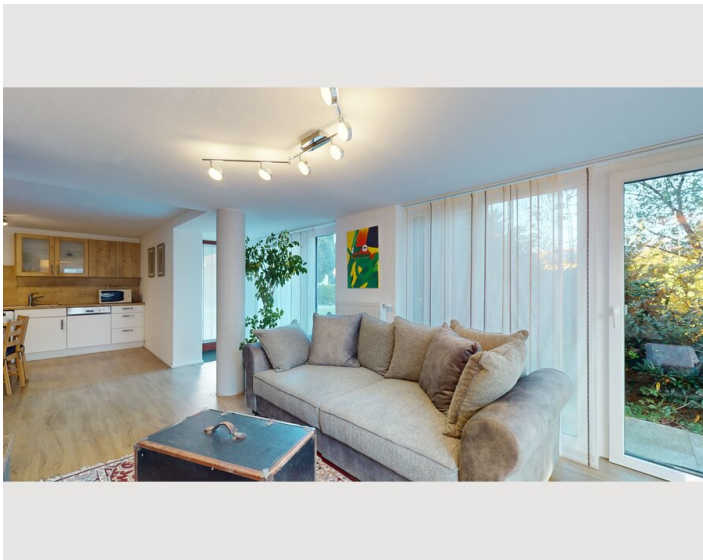

Informations

- Suitable for construction workers
- Smoking not allowed
- Pets on request
- Suitable for children
- Private entrance
- Regular cleaning at extra cost

Picture gallery