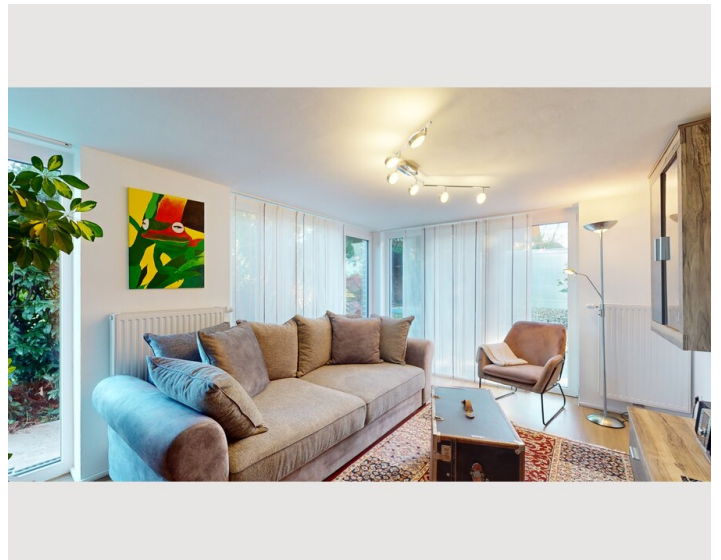

Informations

- Suitable for construction workers
- Smoking not allowed
- Pets on request
- Suitable for children
- Private entrance
- Regular cleaning at extra cost

Picture gallery