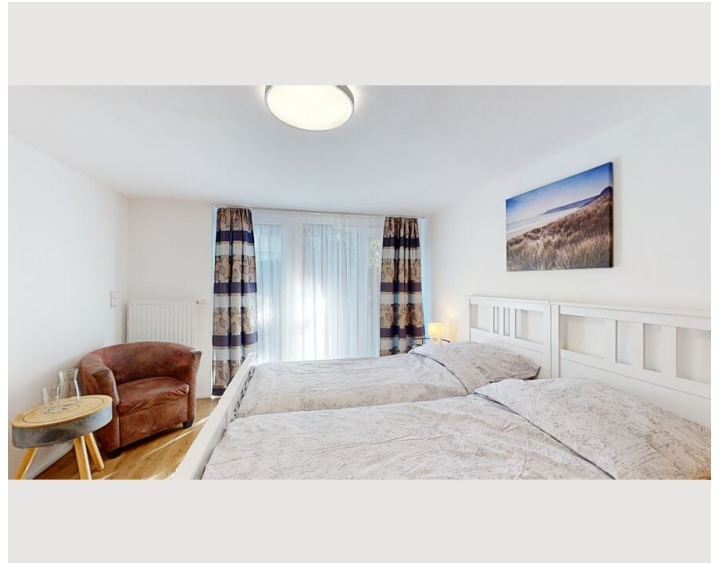

Informations

- Suitable for construction workers
- Smoking not allowed
- Pets on request
- Suitable for children
- Private entrance
- Regular cleaning at extra cost

Picture gallery