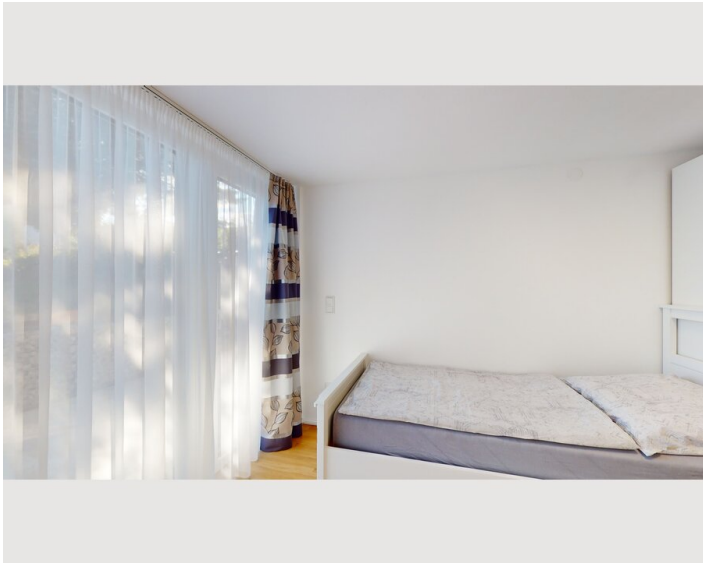

Informations

- Suitable for construction workers
- Smoking not allowed
- Pets on request
- Suitable for children
- Private entrance
- Regular cleaning at extra cost

Picture gallery