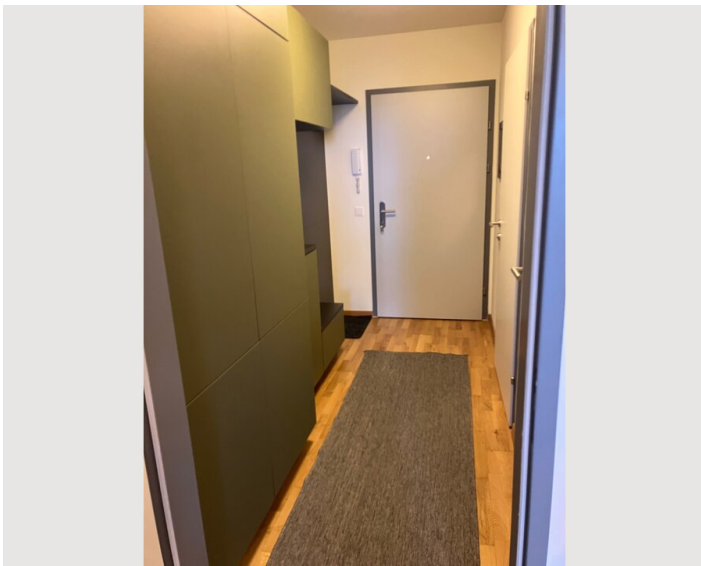

Informations

- Not suitable for children
- Short-term parking zone subject to a charge
- Pets forbidden
- Bicycle room free of charge
- Smoking not allowed
- Private entrance
- Regular cleaning at extra cost

Picture gallery