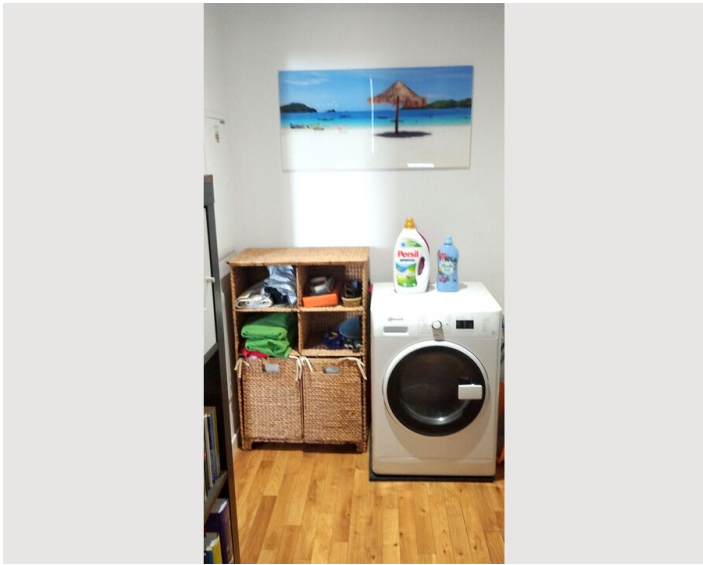

The living room with open kitchen is modernly furnished.

The living room has a large TV and comfortable electric chairs with seating and reclining function. Also a small dining table with comfortable chairs.

The kitchen is equipped with a fridge including freezer compartment, oven, stove and dishwasher.

The bedroom has a comfortable double bed 1.60 m wide.

There is also a large desk, a large wardrobe with a mirror and a comfortable reading chair.

### Kitchen

- Private kitchen
- Glasses/Tableware
- Cooking utensils
- Dishwasher

## Picture gallery