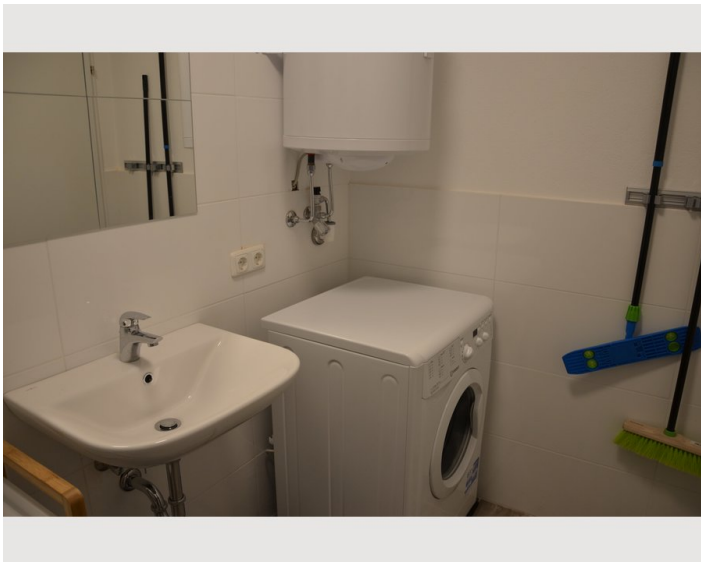

Informations

- Smoking not allowed
- Pets forbidden
- Private entrance

Picture gallery