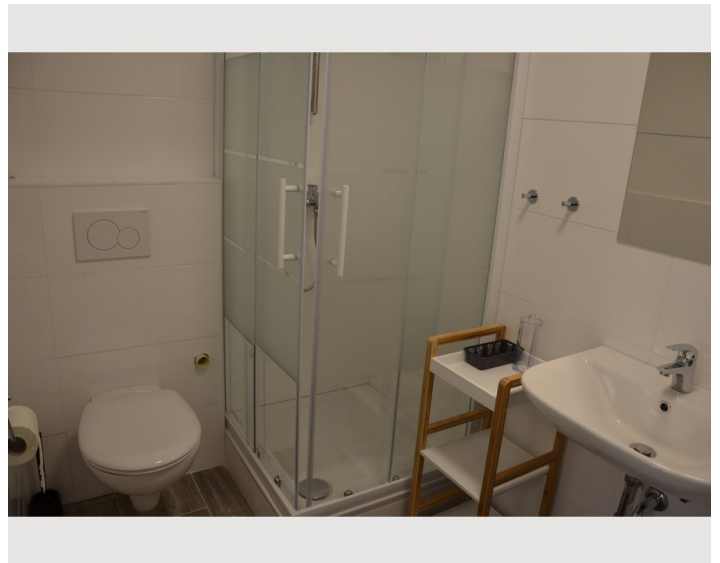

Informations

- Smoking not allowed
- Pets forbidden
- Private entrance

Picture gallery