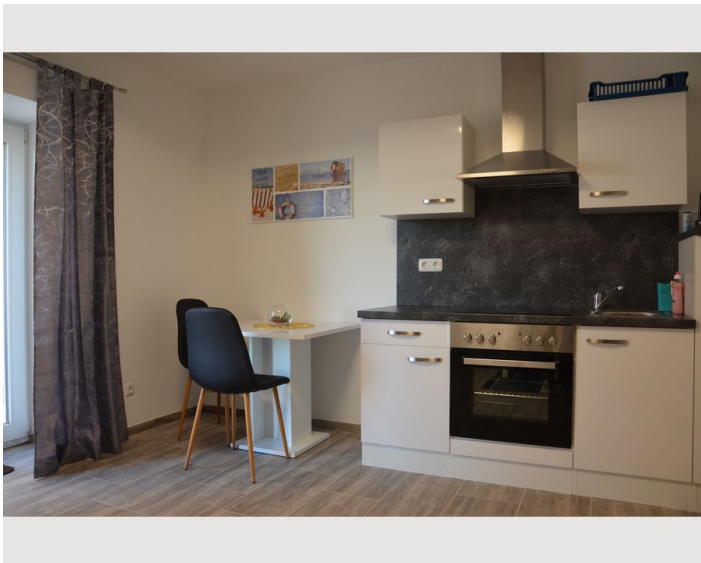

Informations

- Smoking not allowed
- Pets forbidden
- Private entrance

Picture gallery