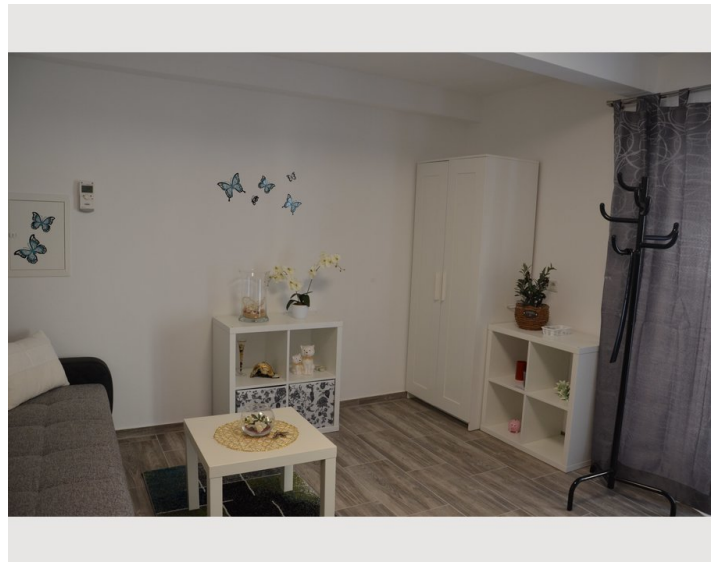

Informations

- Smoking not allowed
- Pets forbidden
- Private entrance

Picture gallery