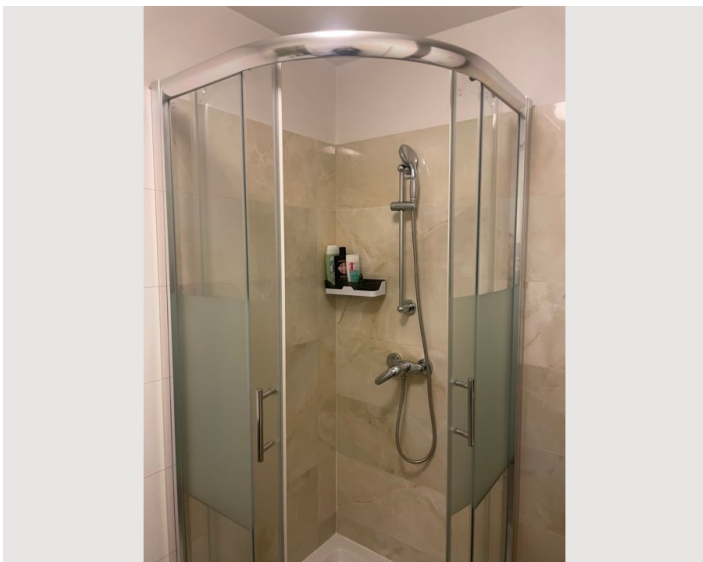

Informations

- Suitable for construction workers
- Short-term parking zone subject to a charge
- Private entrance
- Bicycle room free of charge
- Smoking not allowed
- Desk/Workplace
- Pets on request

Picture gallery