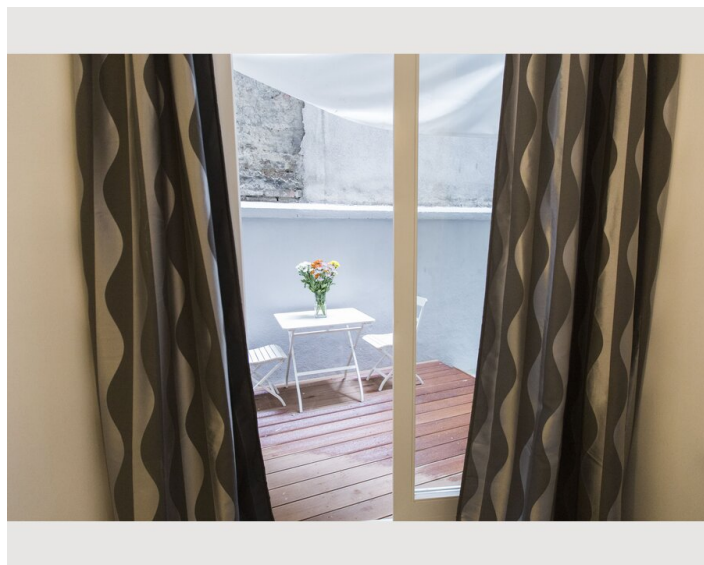

Picture gallery