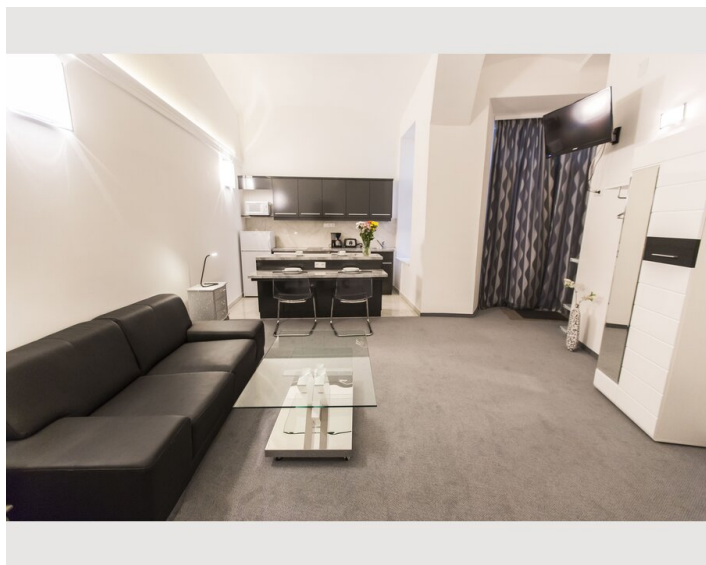

Picture gallery