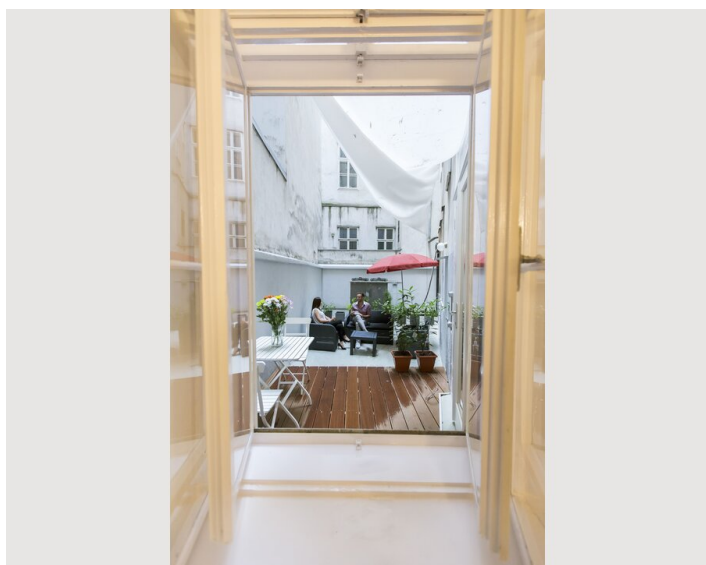

Picture gallery