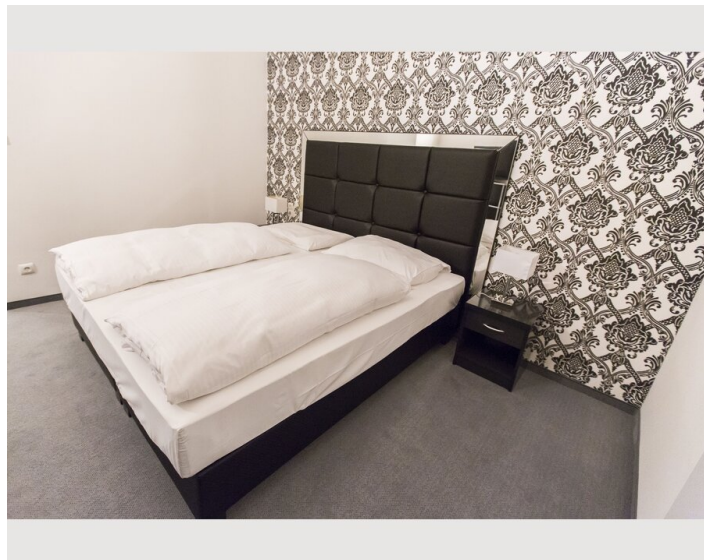

Picture gallery