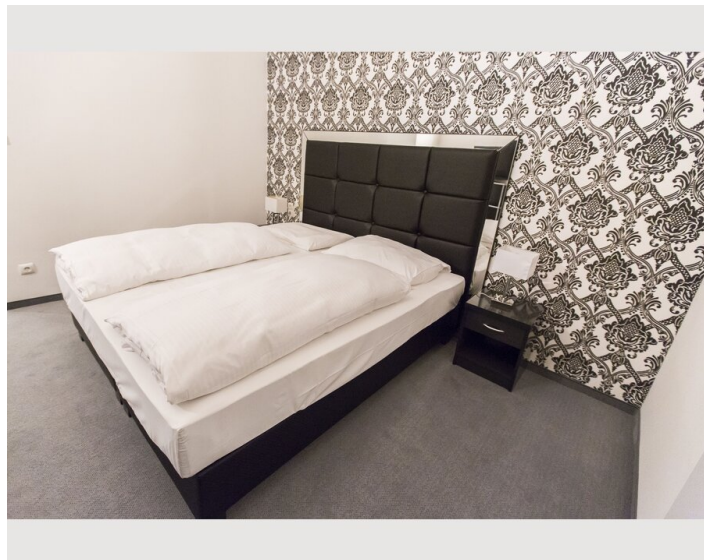

### Complete accommodation <sup>?</sup>

1 Private bathroom 1 Separated bedroom

### Sleeping room

1x Double bed (1,80 m x 2 m)

## Description of accommodation

This one-bedroom apartment is situated on the ground floor at the back of the building, ensuring a peaceful stay. It features a bedroom (without windows) that includes an ensuite bathroom with a toilet and shower. Upon entering the apartment, you'll find a cozy living room with a sofa, as well as a kitchen with a dining area for two. In the summer, you can also enjoy the yard, which offers a seating area perfect for relaxation.