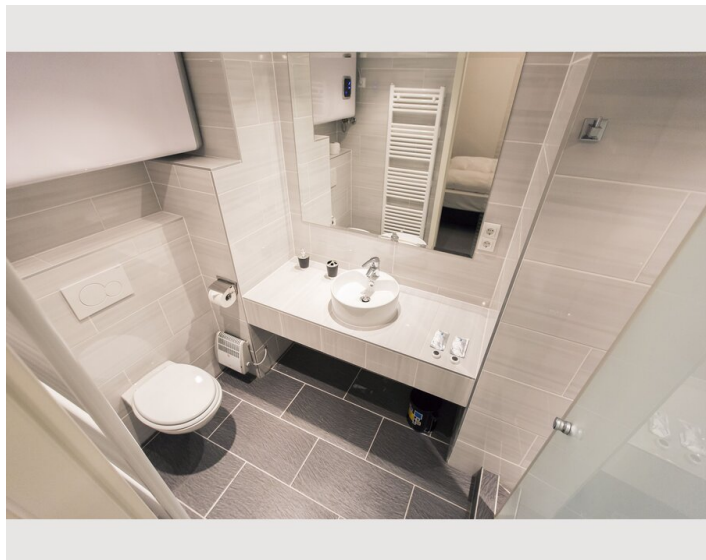

Picture gallery