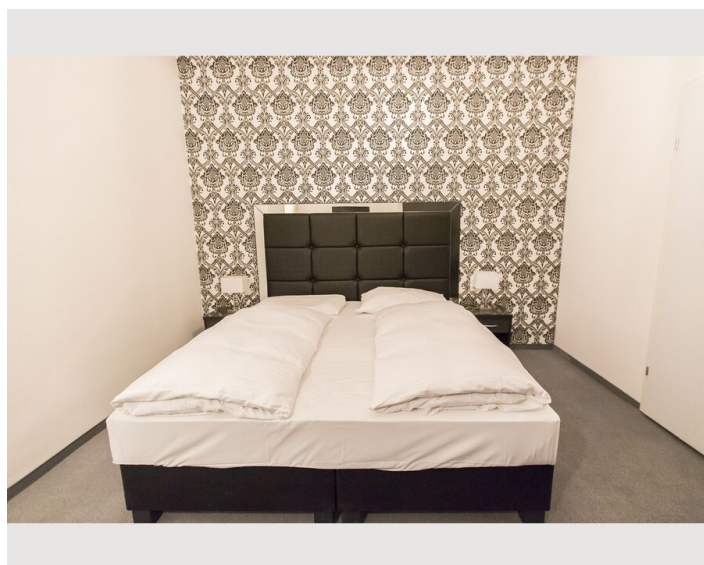

Picture gallery