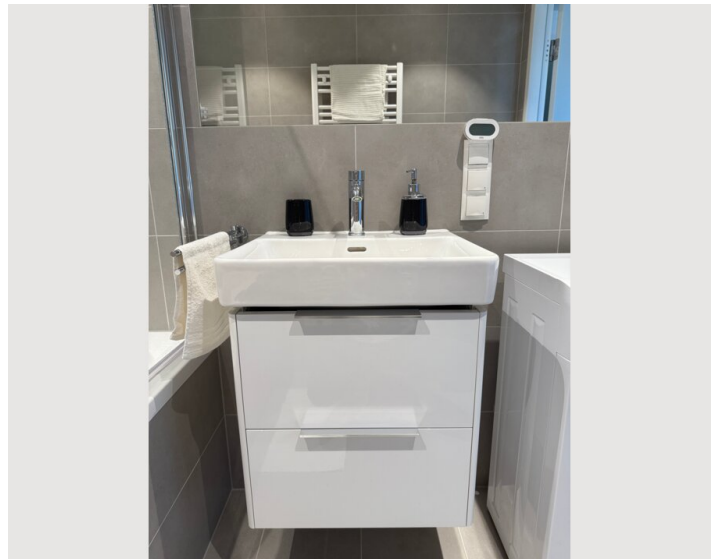

Equipment & Features

Basic equipment

- Balcony
- TV
- Private toilet
- Internet/Wifi
- Private washing machine
- Vacuum cleaner

Fireplace

- Bioethanol fireplace

Kitchen

- Private kitchen
- Dishwasher
- Microwave

Informations

- Suitable for construction workers
- Short-term parking zone subject to a charge
- Bicycle room free of charge
- Smoking not allowed
- Pets forbidden

Picture gallery