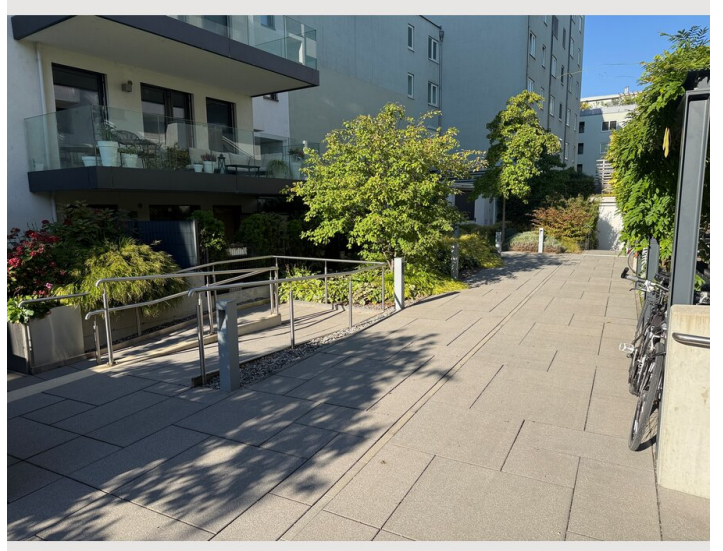

1x Sofa bed (2 persons)

Description of accommodation

Exceptional Modern Apartment with Direct Access to the Old Danube

This exceptionally modern and stylishly furnished apartment offers the highest level of comfort in a truly unique location – with direct access to the banks of the Old Danube.

A cozy dining area

A comfortable pull-out sofa bed

A stylish bioethanol fireplace that adds a special touch of ambiance

The absolute highlight: Your own private access to the water – enjoy peaceful hours by the Old Danube, just steps from your door. Perfect for those who want to combine nature, tranquility, and modern living.

Informations

- Suitable for construction workers
- Short-term parking zone subject to a charge
- Bicycle room free of charge
- Smoking not allowed
- Pets forbidden

Picture gallery

Location