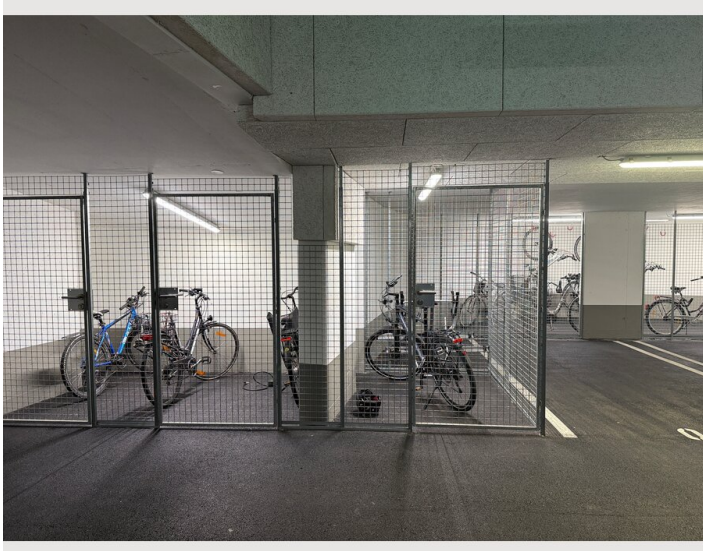

1x Sofa bed (2 persons)

Description of accommodation

Exceptional Modern Apartment with Direct Access to the Old Danube

This exceptionally modern and stylishly furnished apartment offers the highest level of comfort in a truly unique location – with direct access to the banks of the Old Danube.

Informations

- Suitable for construction workers
- Short-term parking zone subject to a charge
- Bicycle room free of charge
- Smoking not allowed
- Pets forbidden

Picture gallery

Location