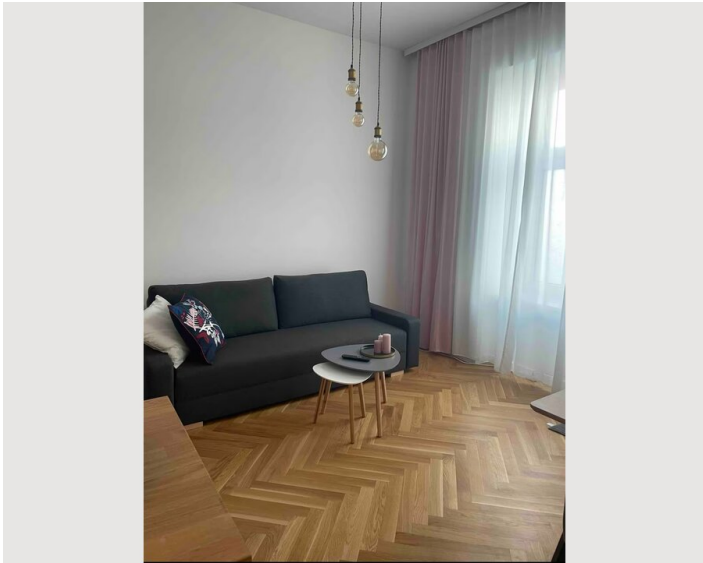

Informations

- Smoking not allowed
- Pets on request
- Short-term parking zone subject to a charge

Picture gallery