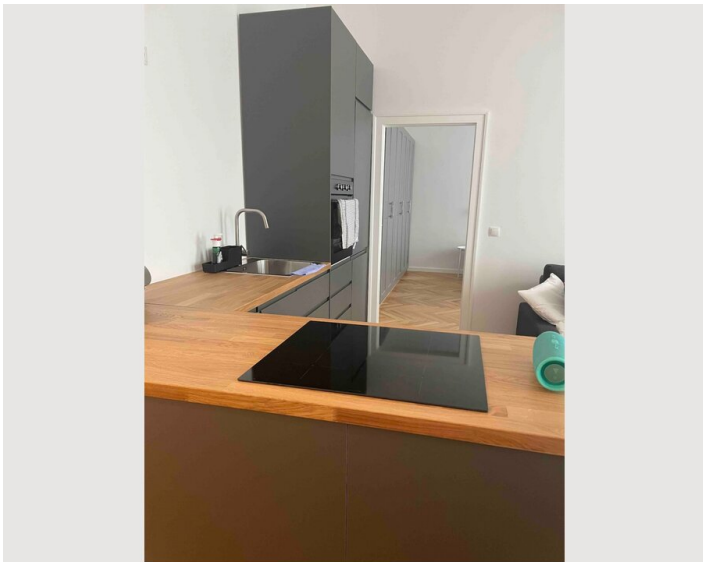

Informations

- Smoking not allowed
- Pets on request
- Short-term parking zone subject to a charge

Picture gallery