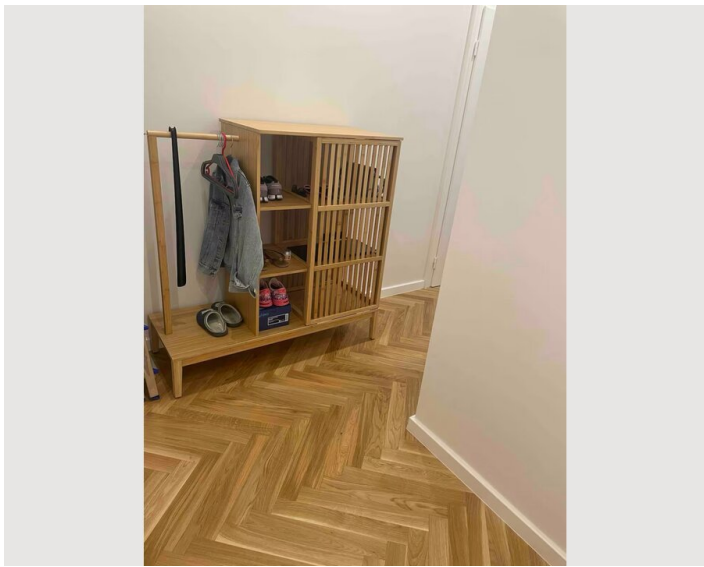

Infrastructure

Bakery, supermarket, restaurants in the immediate vicinity.
Tram station reachable in 2 minutes on foot.
Subway and express train reachable in 5 minutes on foot.