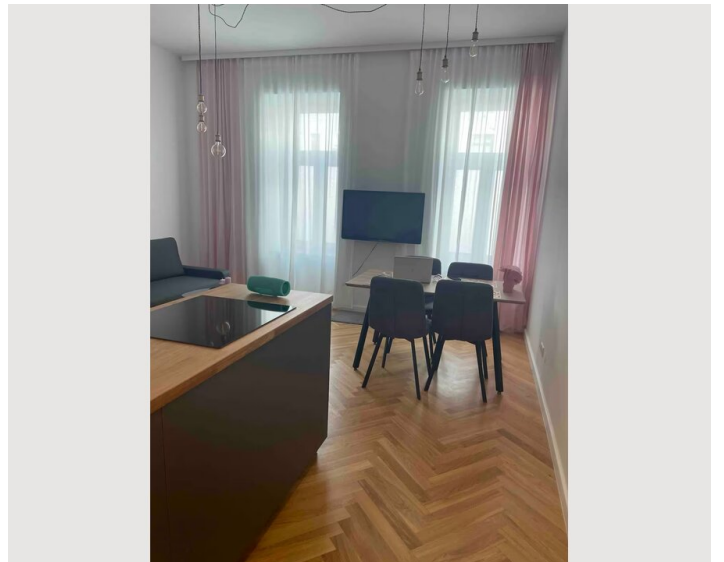

Informations

- Smoking not allowed
- Pets on request
- Short-term parking zone subject to a charge

Picture gallery