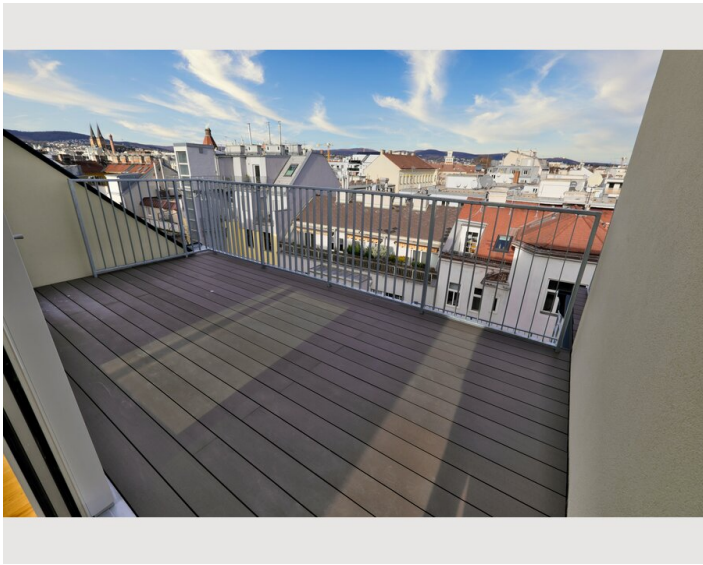

Infrastructure

Wiener Stadthalle is 1.2 km from the Vienna Lotus Apartments, while the Natural History Museum is 2.8 km away. The nearest airport is Vienna International Airport, 21 km from the Vienna Lotus Apartments.