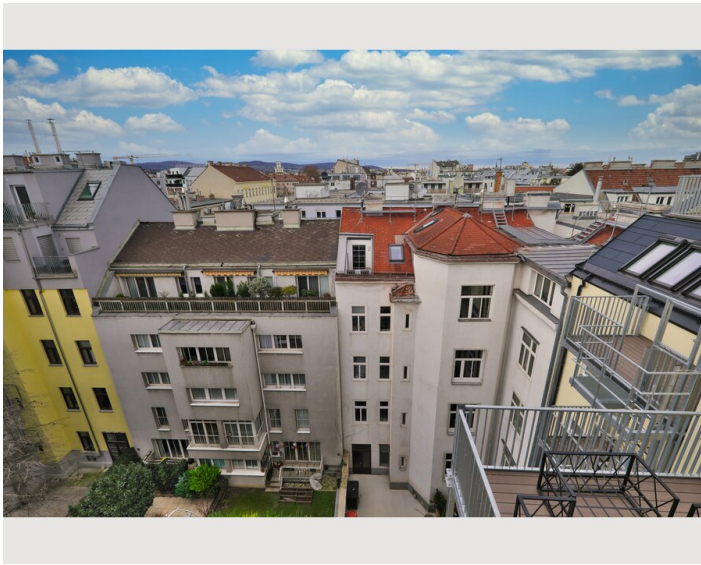

Vienna City Hall is 1.2 km from the Vienna Lotus Apartments, while the Natural History Museum is 2.8 km away. The nearest airport is Vienna International Airport, 21 km from the Vienna Lotus Apartments.

Picture gallery

Infrastructure

Wiener Stadthalle is 1.2 km from the Vienna Lotus Apartments, while the Natural History Museum is 2.8 km away. The nearest airport is Vienna International Airport, 21 km from the Vienna Lotus Apartments.