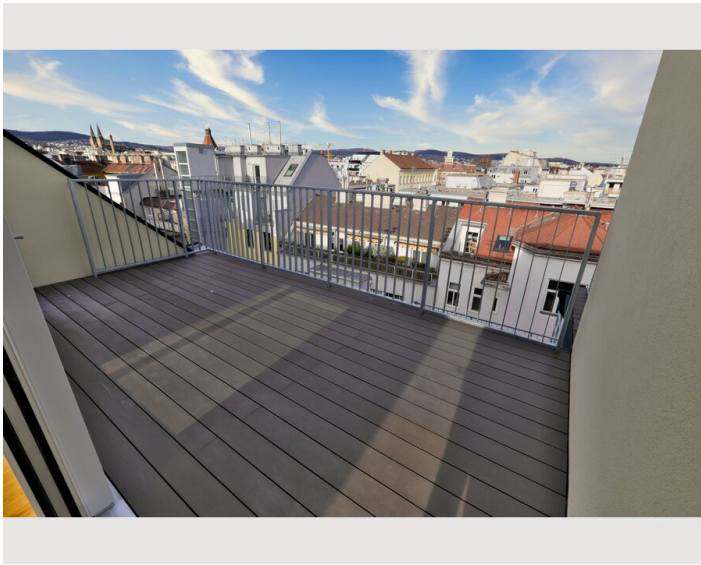

Infrastructure

Wiener Stadthalle is 1.2 km from the Vienna Lotus Apartments, while the Natural History Museum is 2.8 km away. The nearest airport is Vienna International Airport, 21 km from the Vienna Lotus Apartments.