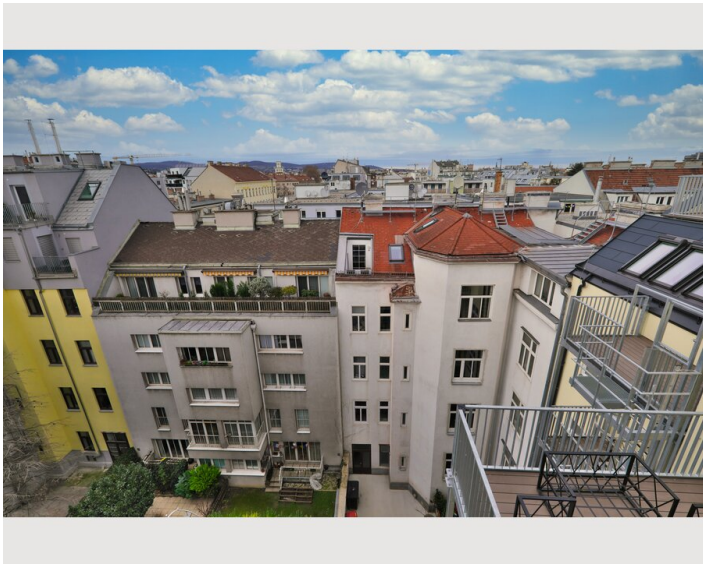

Vienna City Hall is 1.2 km from the Vienna Lotus Apartments, while the Natural History Museum is 2.8 km away. The nearest airport is Vienna International Airport, 21 km from the Vienna Lotus Apartments.

Picture gallery

Infrastructure

Wiener Stadthalle is 1.2 km from the Vienna Lotus Apartments, while the Natural History Museum is 2.8 km away. The nearest airport is Vienna International Airport, 21 km from the Vienna Lotus Apartments.