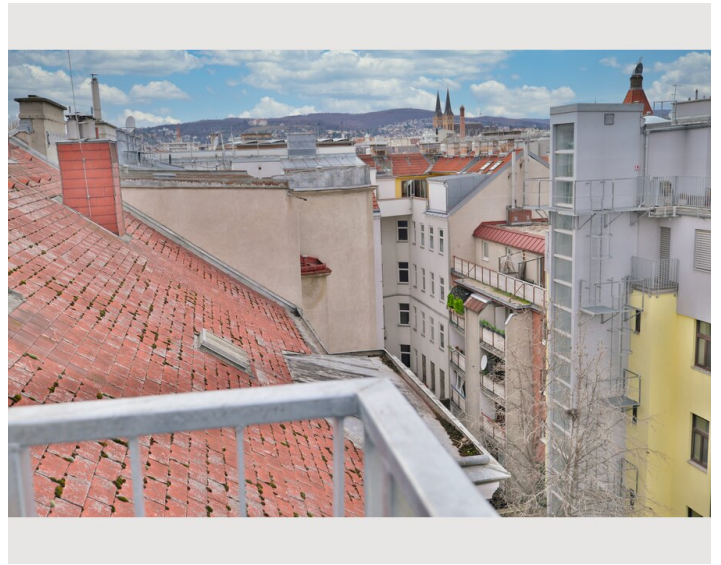

Picture gallery

Infrastructure

Wiener Stadthalle is 1.2 km from the Vienna Lotus Apartments, while the Natural History Museum is 2.8 km away. The nearest airport is Vienna International Airport, 21 km from the Vienna Lotus Apartments.