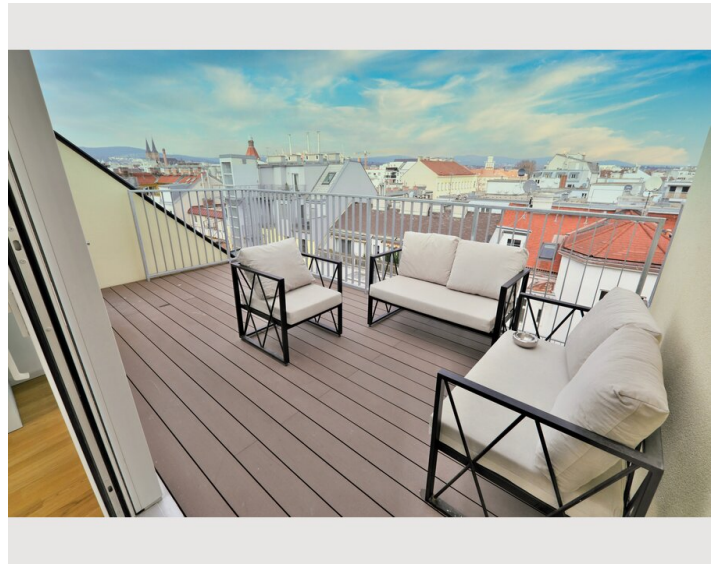

Infrastructure

Wiener Stadthalle is 1.2 km from the Vienna Lotus Apartments, while the Natural History Museum is 2.8 km away. The nearest airport is Vienna International Airport, 21 km from the Vienna Lotus Apartments.