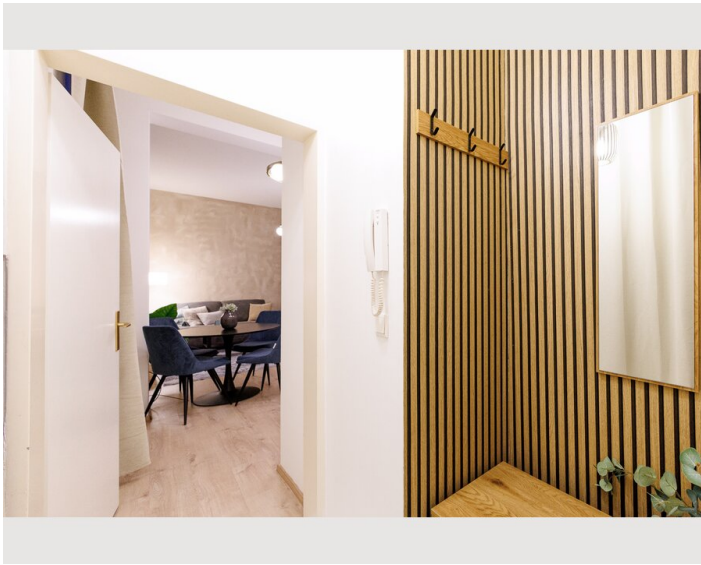

Infrastructure

Metro , Tram and Buses, Supermarketss, Shops and Restaurants, Prater & Augarten - all within 5 Min.