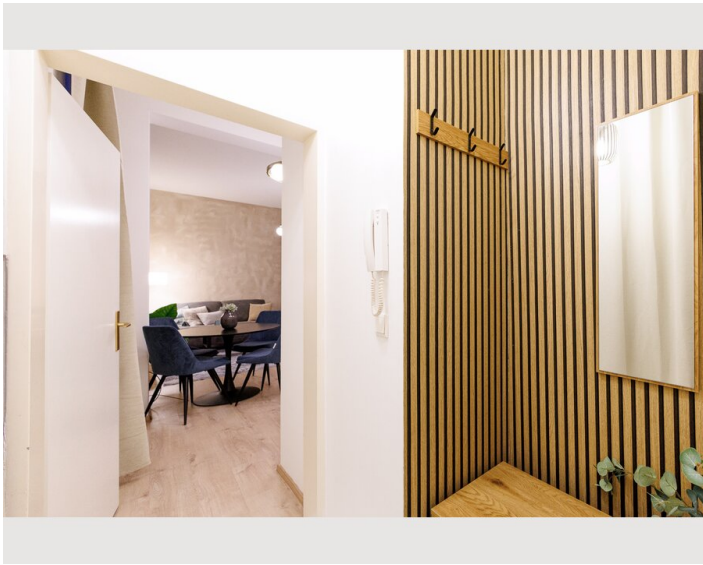

Infrastructure

Metro , Tram and Buses, Supermarketss, Shops and Restaurants, Prater & Augarten - all within 5 Min.