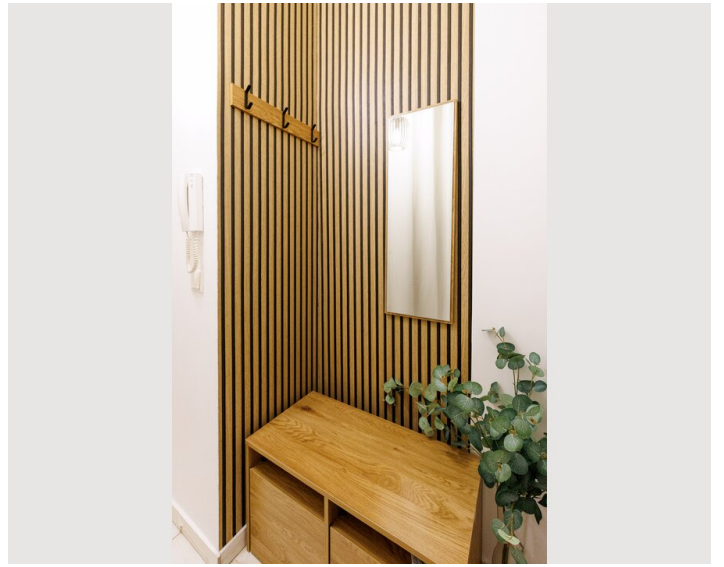

Infrastructure

Metro , Tram and Buses, Supermarketss, Shops and Restaurants, Prater & Augarten - all within 5 Min.