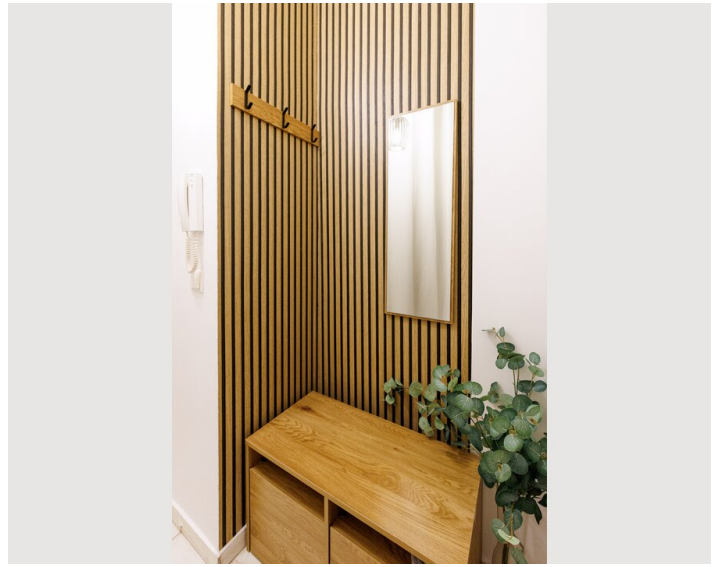

Infrastructure

Metro , Tram and Buses, Supermarketss, Shops and Restaurants, Prater & Augarten - all within 5 Min.