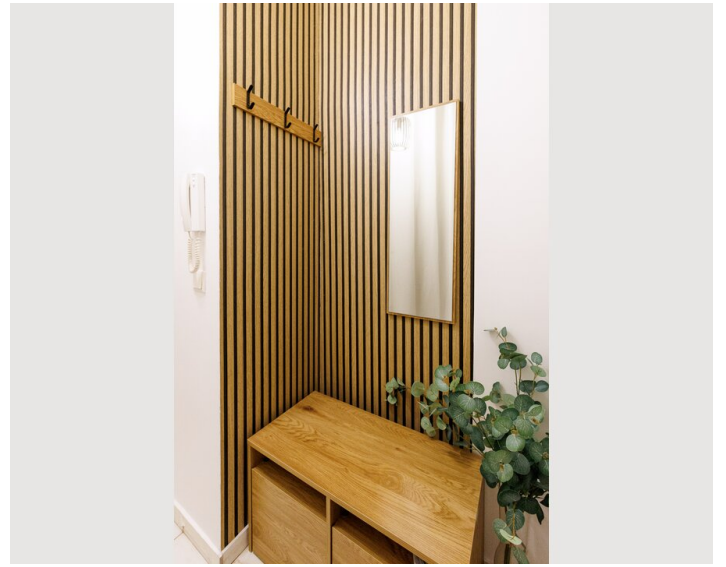

Infrastructure

Metro , Tram and Buses, Supermarketss, Shops and Restaurants, Prater & Augarten - all within 5 Min.