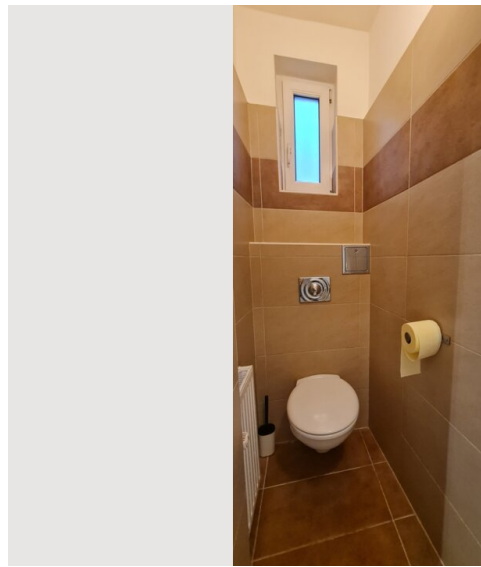

Infrastructure

Westbahnhof Railway station

Stadthalle event hall

Westbahnhof is just a 3-minute walk away, providing access to all types of public transport. You will find a wide range of shopping options nearby, from Billa for groceries to the IKEA department store. The city center can be reached within 20 minutes by public transport.