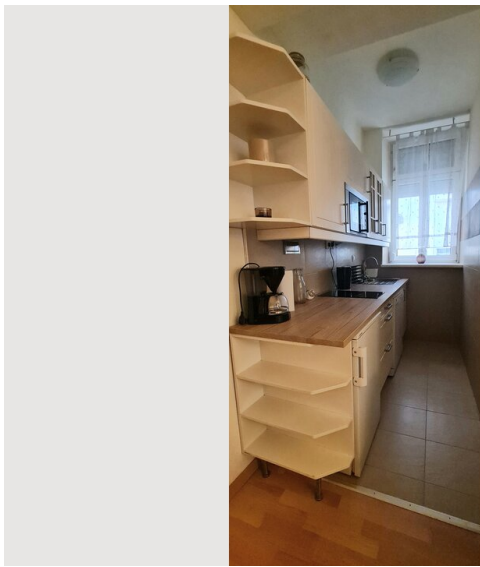

Infrastructure

Westbahnhof Railway station

Stadthalle event hall

Westbahnhof is just a 3-minute walk away, providing access to all types of public transport. You will find a wide range of shopping options nearby, from Billa for groceries to the IKEA department store. The city center can be reached within 20 minutes by public transport.