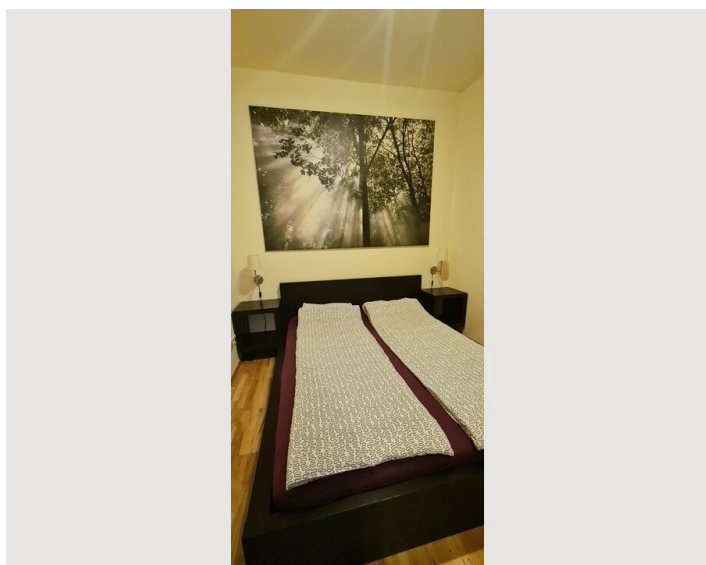

Equipment & Features

Basic equipment

- Internet/Wifi
- Private washing machine
- Vacuum cleaner
- Cleaning utensils
- TV
- Private toilet
- Iron & ironing board
- Hairdryer

Kitchen

- Private kitchen
- Glasses/Tableware
- Microwave
- Cooking utensils
- Dishwasher

Informations

- Suitable for children
- Short-term parking zone subject to a charge
- Smoking not allowed
- Pets forbidden

Picture gallery