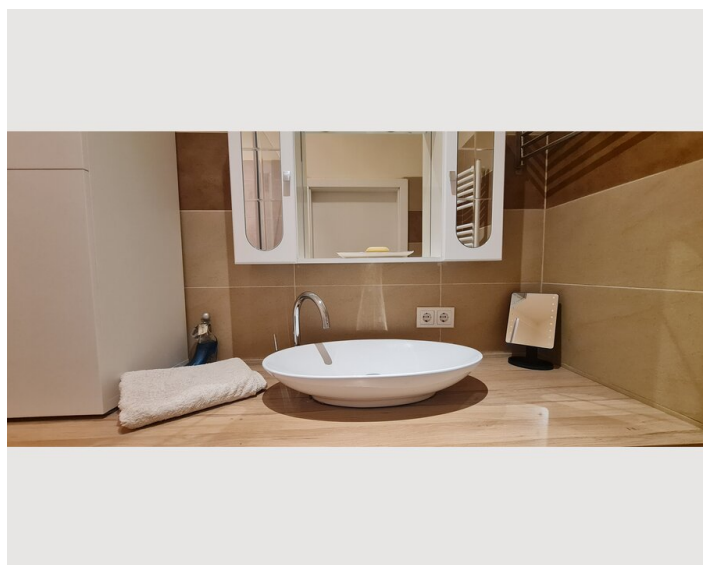

Equipment & Features

Basic equipment

- Internet/Wifi
- Private washing machine
- Vacuum cleaner
- Cleaning utensils
- TV
- Private toilet
- Iron & ironing board
- Hairdryer

Kitchen

- Private kitchen
- Glasses/Tableware
- Microwave
- Cooking utensils
- Dishwasher

Informations

- Suitable for children
- Short-term parking zone subject to a charge
- Smoking not allowed
- Pets forbidden

Picture gallery